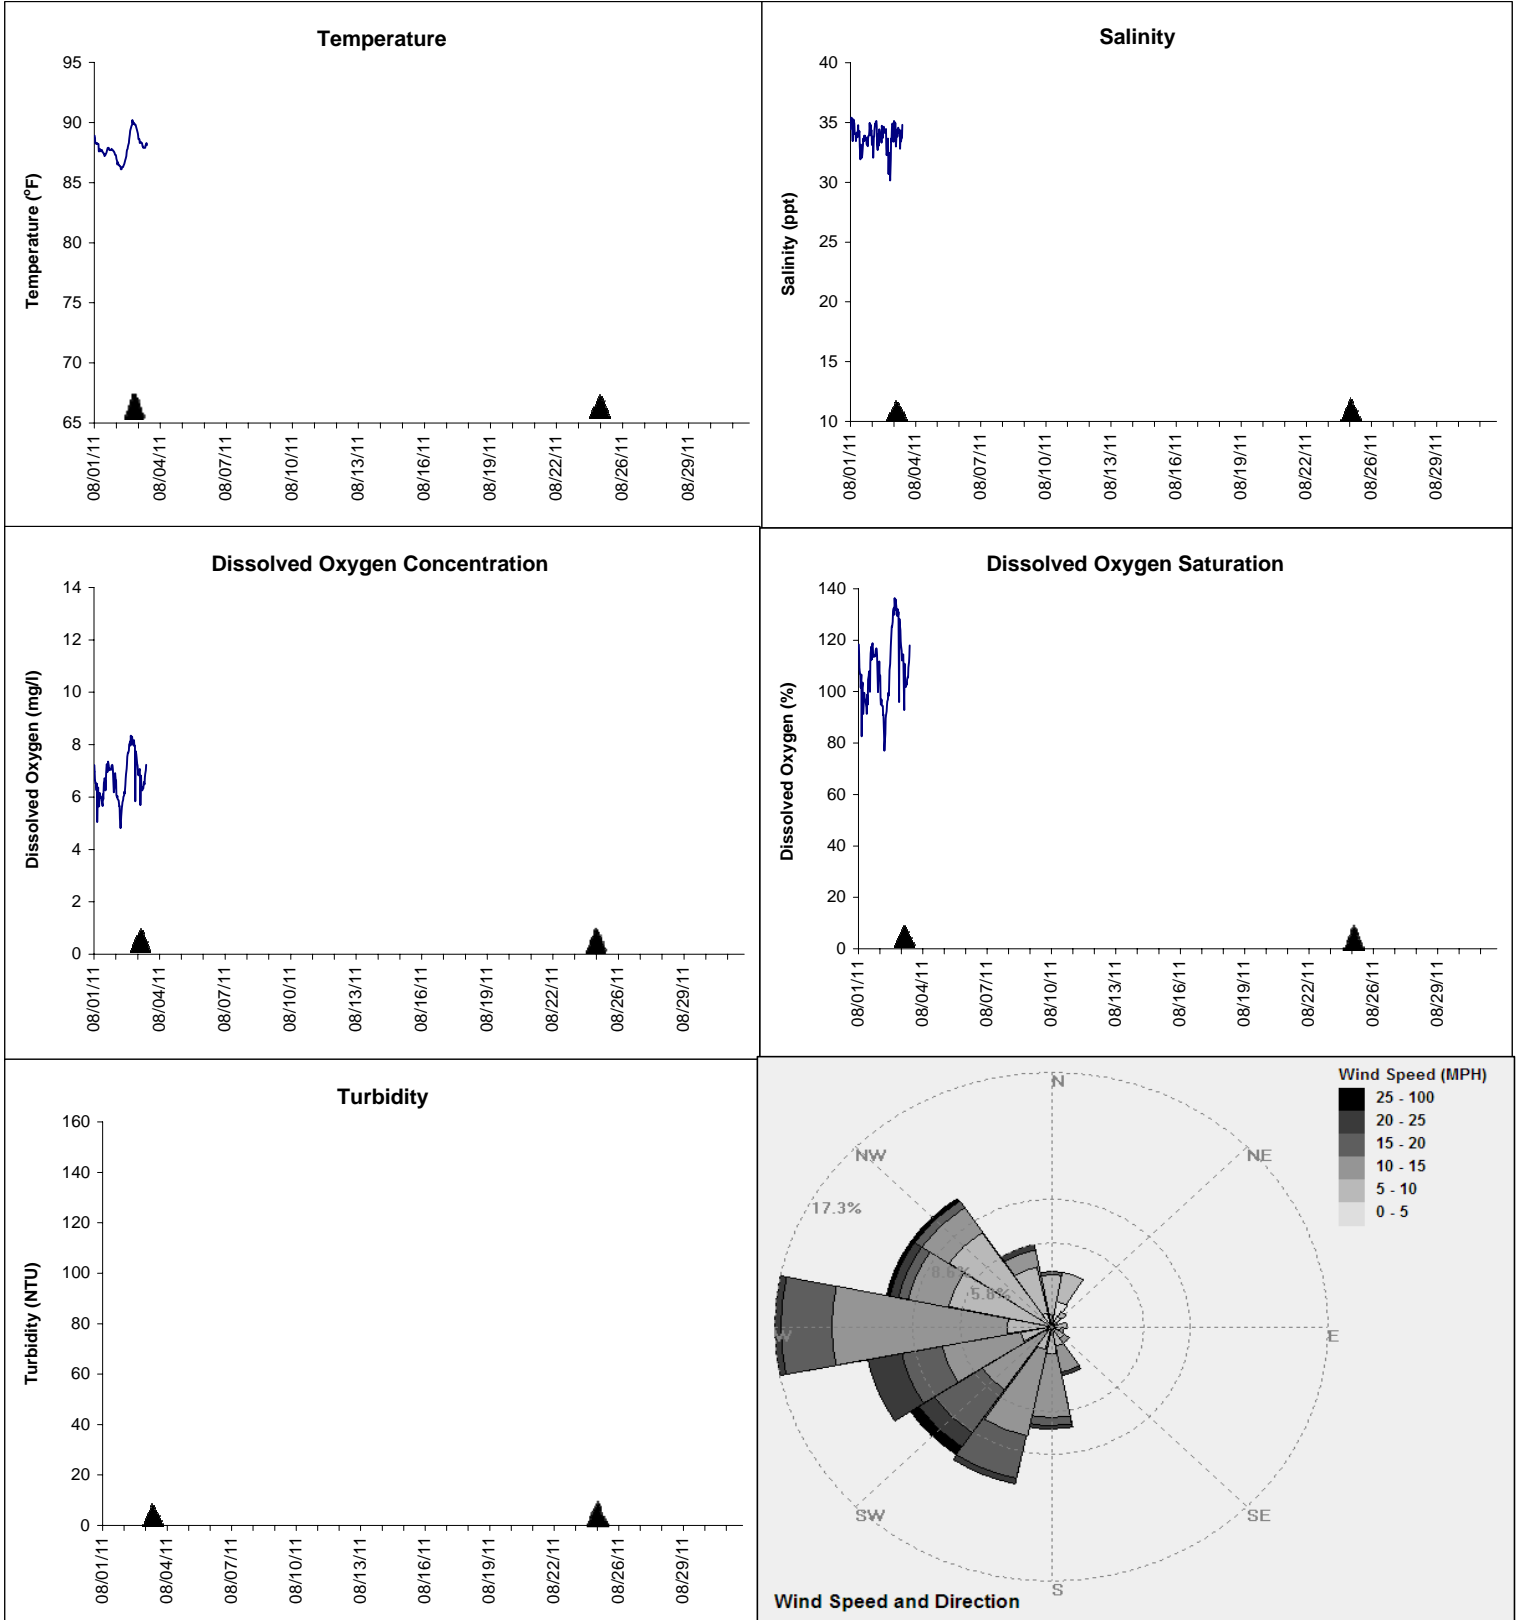

Alligator Harbor Lease Area, Franklin County August 2011

▲ Monitoring Equipment Exchanged (sonde deployment)

Note: QA/QC limited to data deletion based on sonde error codes and pre- / post-calibration notes.