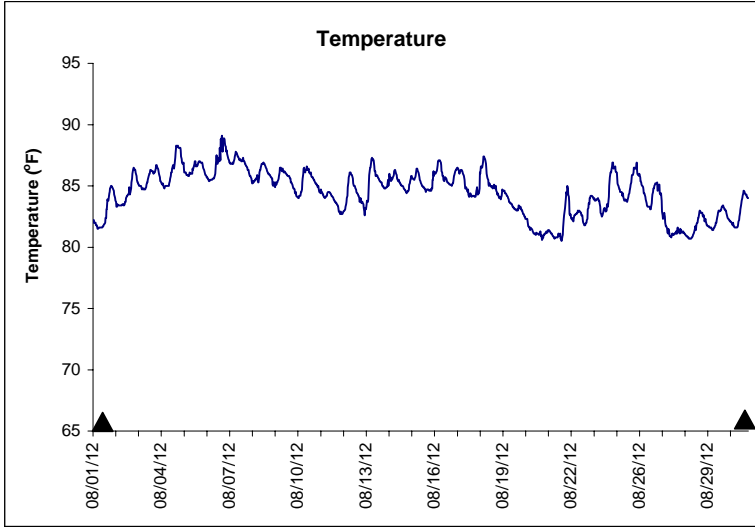

Alligator Harbor Lease Area, Franklin County
August 2012

No Wind Data Available

▲ Monitoring Equipment Exchanged (sonde deployment)

Note: QA/QC limited to data deletion based on sonde error codes and pre- / post-calibration notes.