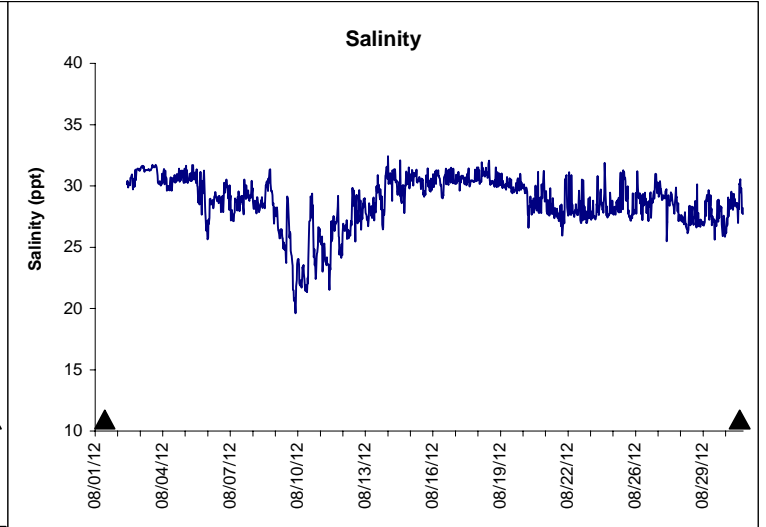

Alligator Harbor Lease Area, Franklin County
August 2012

No Wind Data Available

▲ Monitoring Equipment Exchanged (sonde deployment)

Note: QA/QC limited to data deletion based on sonde error codes and pre- / post-calibration notes.