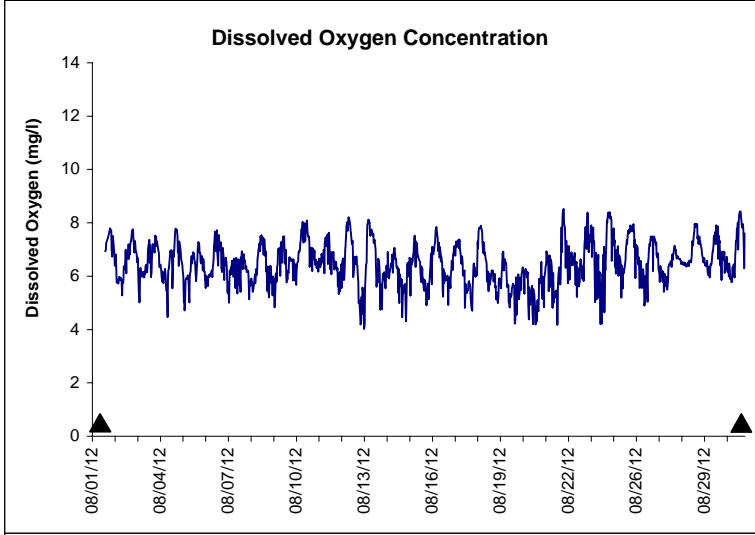

Alligator Harbor Lease Area, Franklin County
August 2012

No Wind Data Available

▲ Monitoring Equipment Exchanged (sonde deployment)

Note: QA/QC limited to data deletion based on sonde error codes and pre- / post-calibration notes.