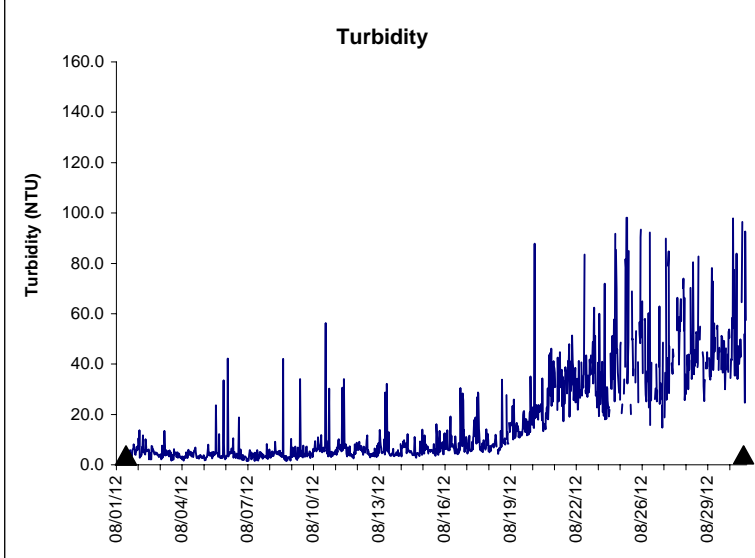

Alligator Harbor Lease Area, Franklin County
August 2012

No Wind Data Available

▲ Monitoring Equipment Exchanged (sonde deployment)

Note: QA/QC limited to data deletion based on sonde error codes and pre- / post-calibration notes.