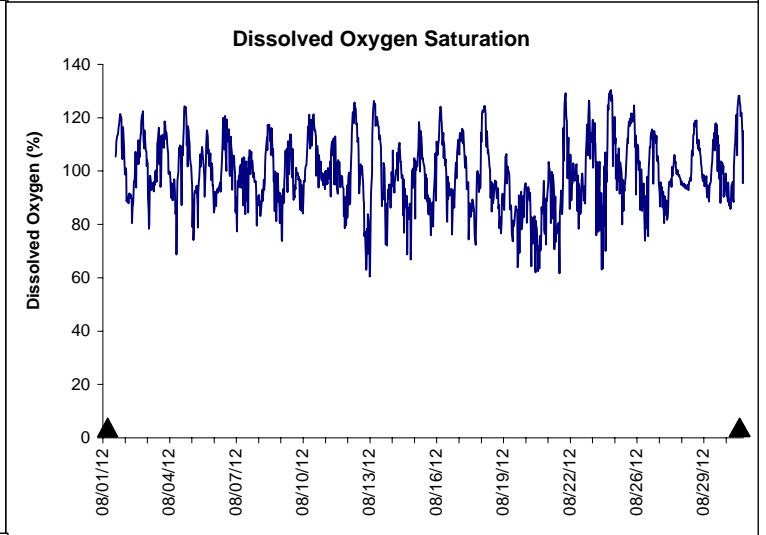

Alligator Harbor Lease Area, Franklin County
August 2012

No Wind Data Available

▲ Monitoring Equipment Exchanged (sonde deployment)

Note: QA/QC limited to data deletion based on sonde error codes and pre- / post-calibration notes.