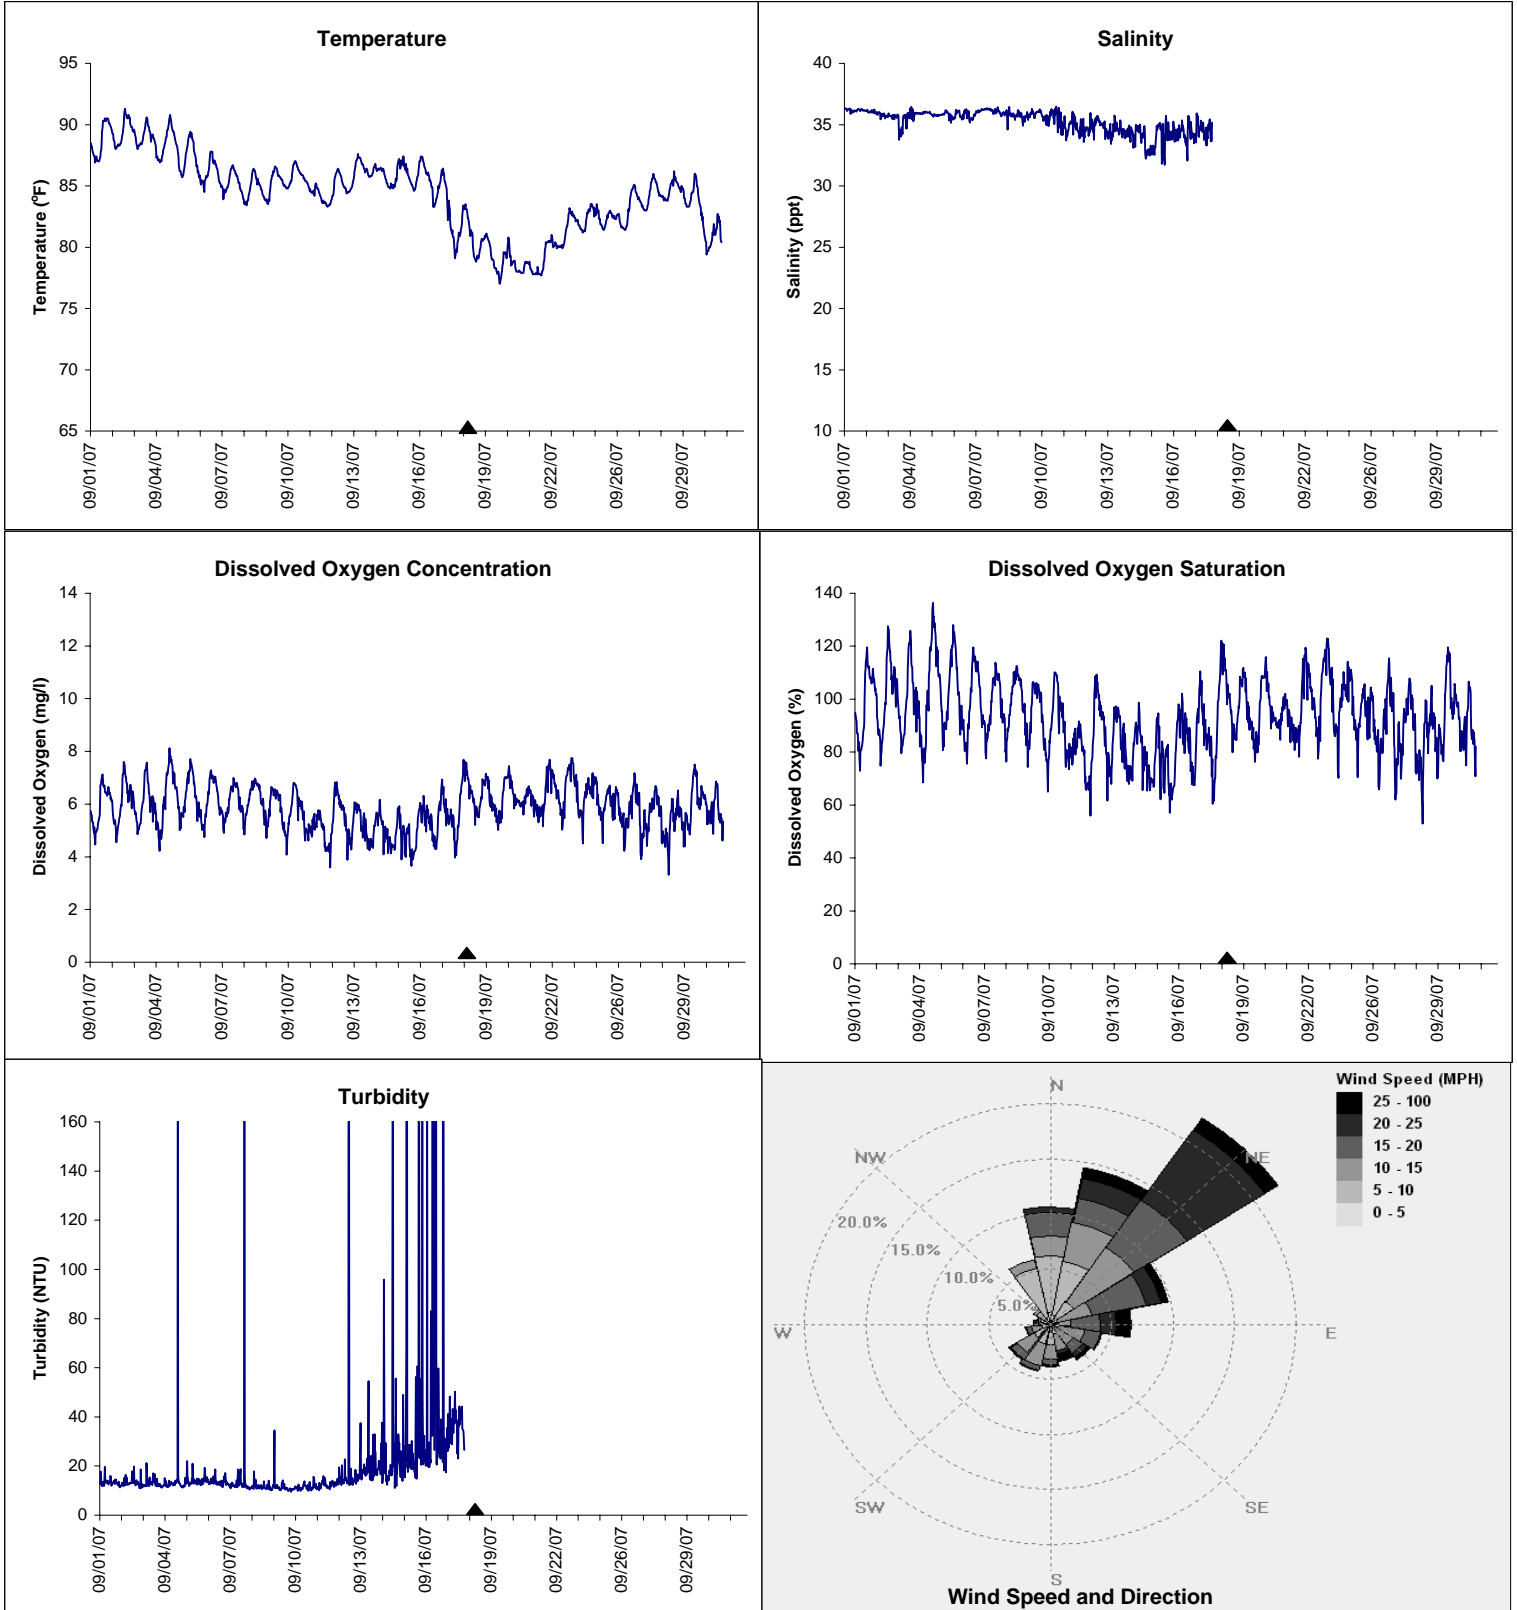

Alligator Harbor Lease Area, Franklin County

September 2007

▲ Monitoring Equipment Exchanged (sonde deployment)

Note: QA/QC limited to data deletion based on sonde error codes and pre- / post-calibration notes.