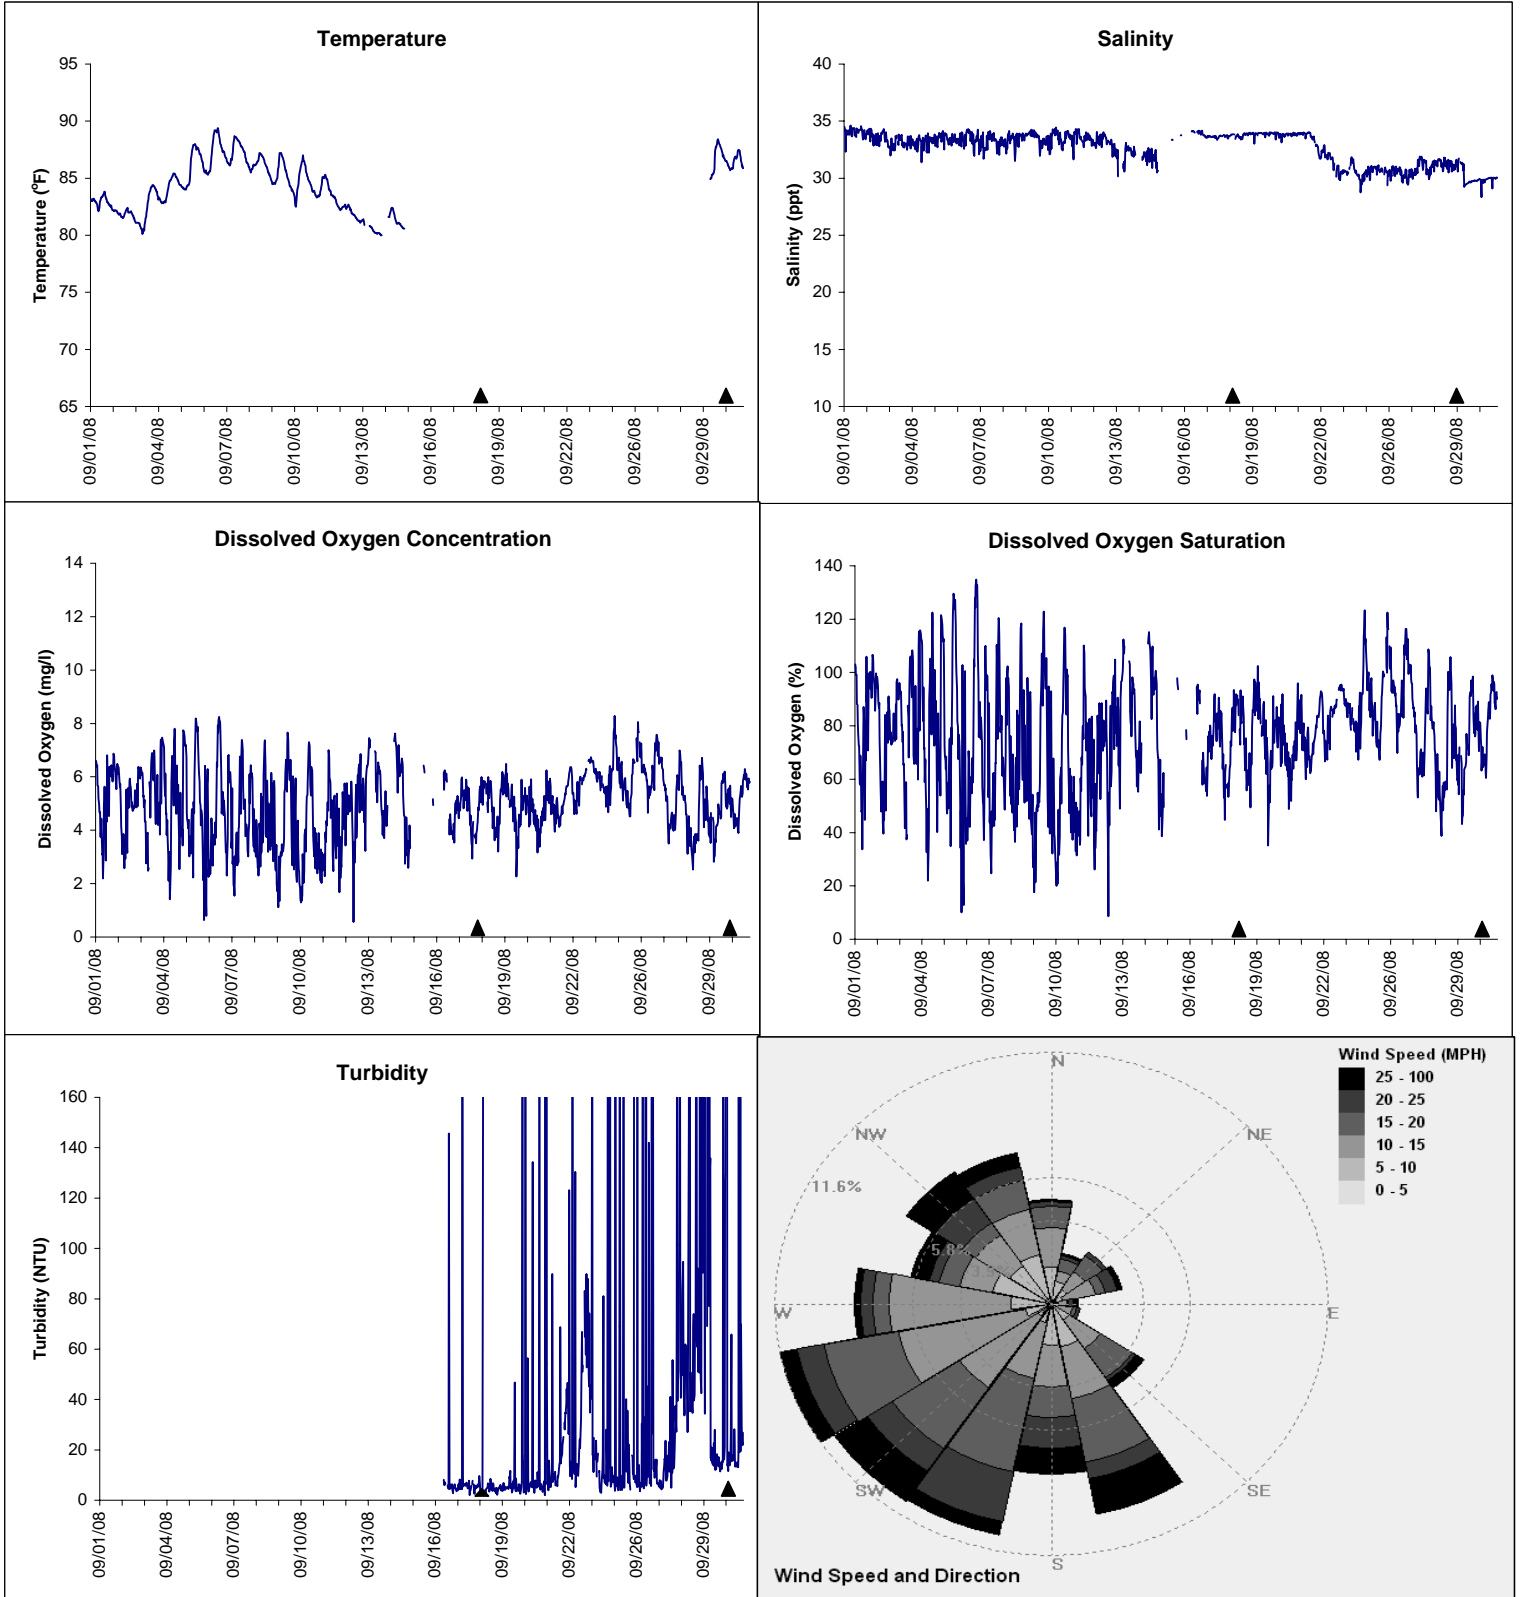

Alligator Harbor Lease Area, Franklin County September 2008

▲ Monitoring Equipment Exchanged (sonde deployment)

Note: QA/QC limited to data deletion based on sonde error codes and pre- / post-calibration notes.