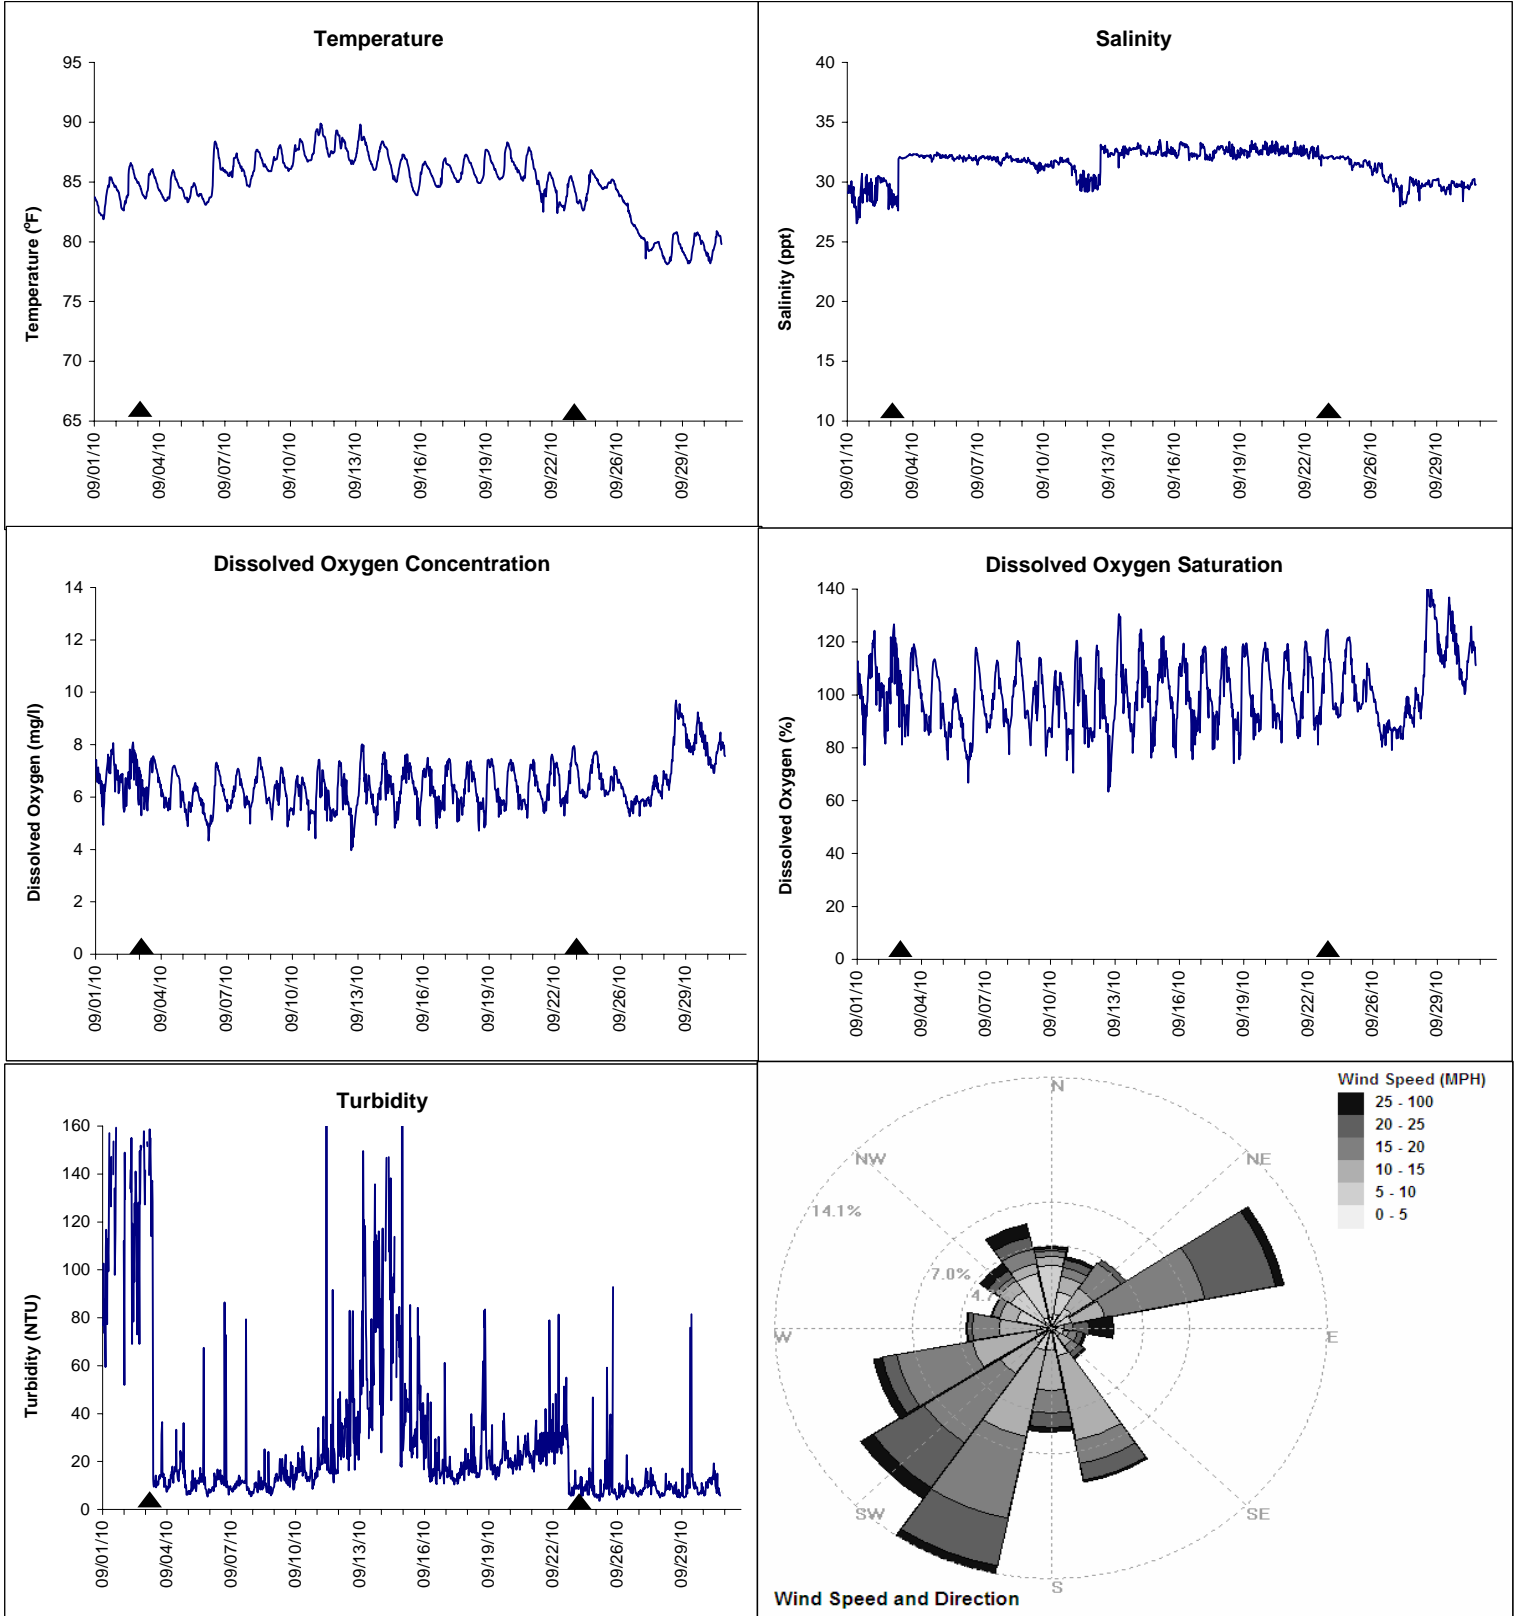

## Alligator Harbor Lease Area, Franklin County September 2010

▲ Monitoring Equipment Exchanged (sonde deployment)

**Note:** QA/QC limited to data deletion based on sonde error codes and pre- / post-calibration notes.