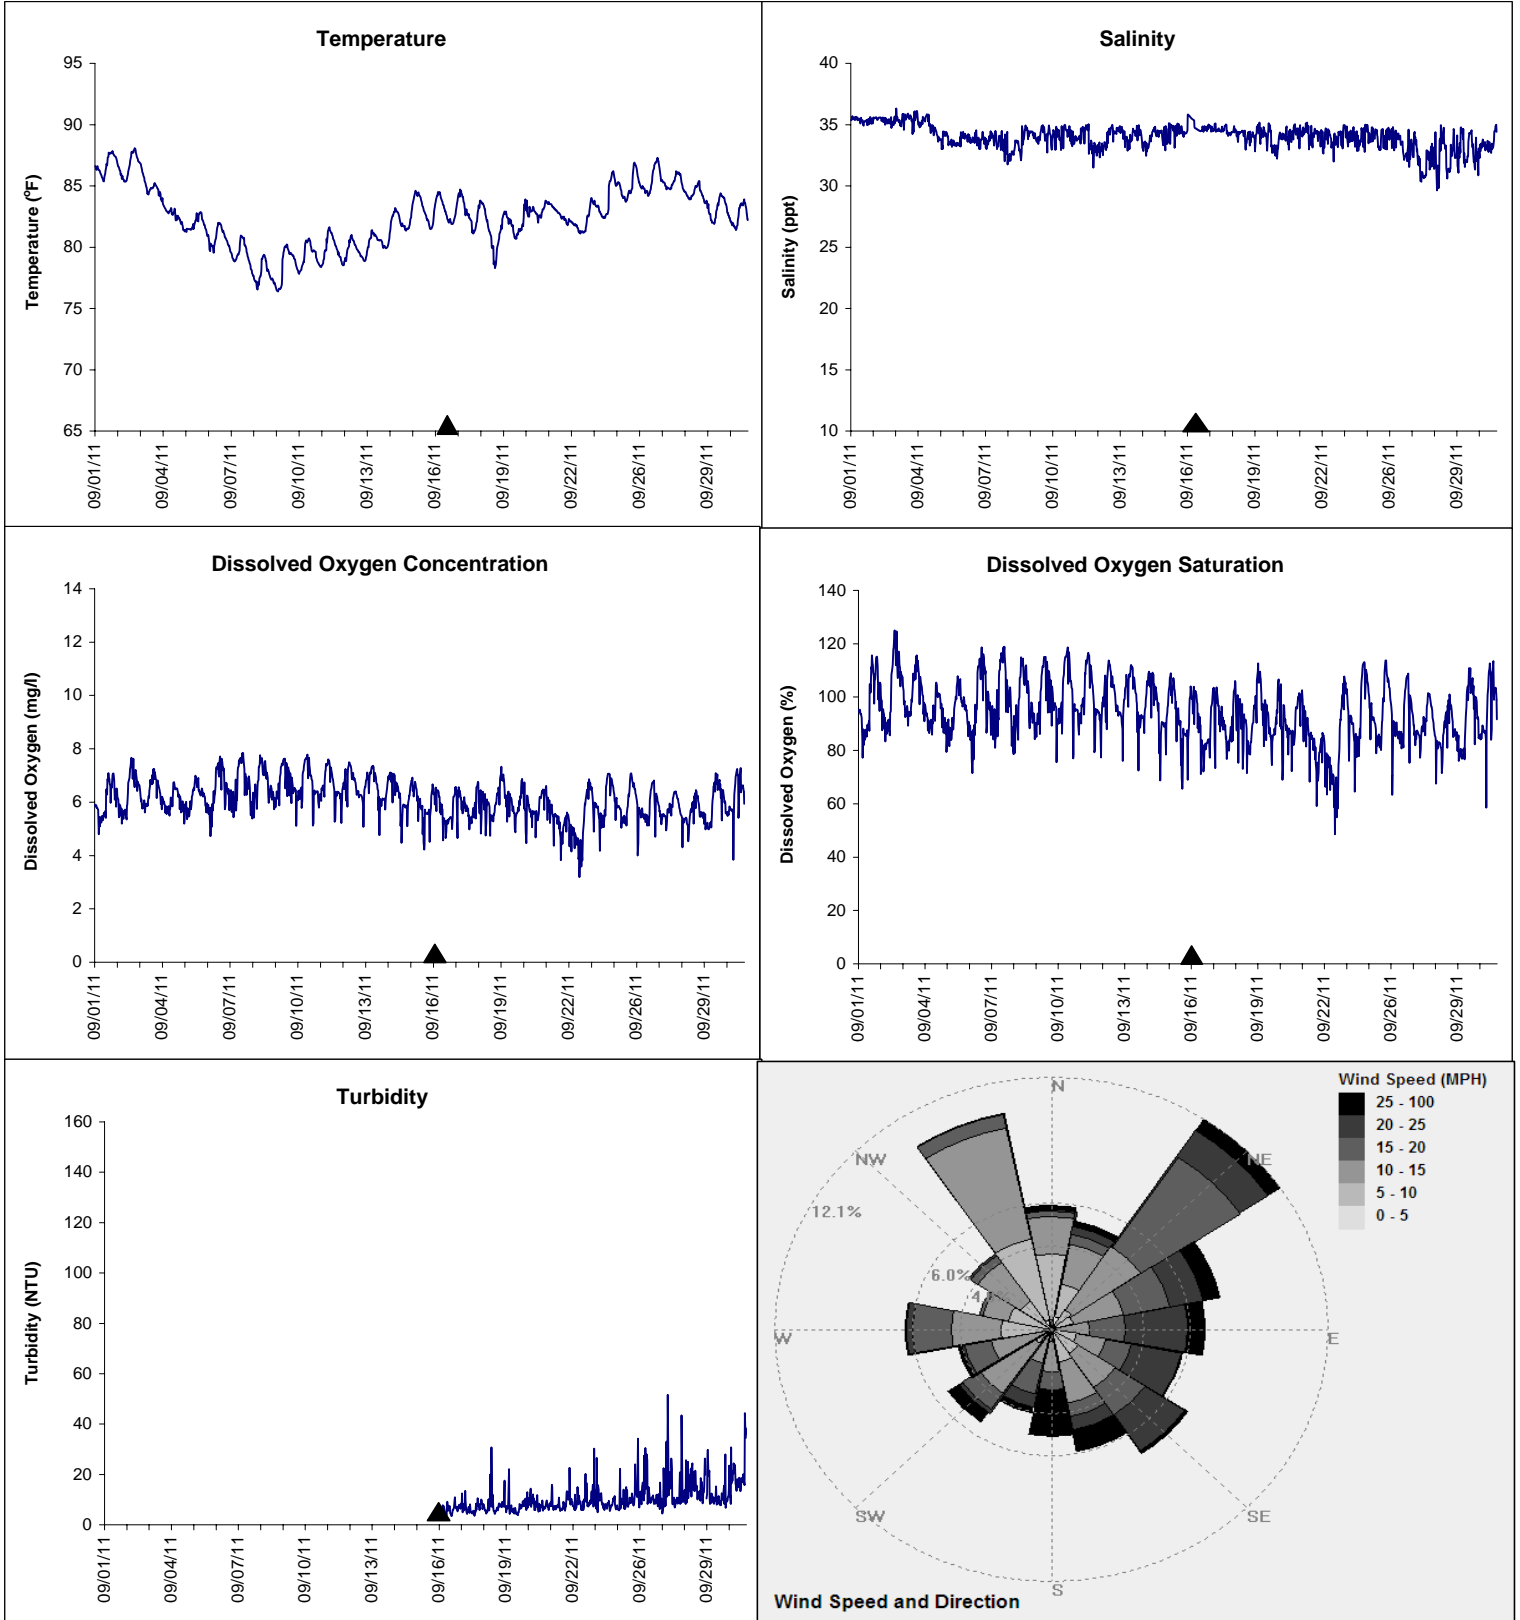

Alligator Harbor Lease Area, Franklin County September 2011

▲ Monitoring Equipment Exchanged (sonde deployment)

Note: QA/QC limited to data deletion based on sonde error codes and pre- / post-calibration notes.