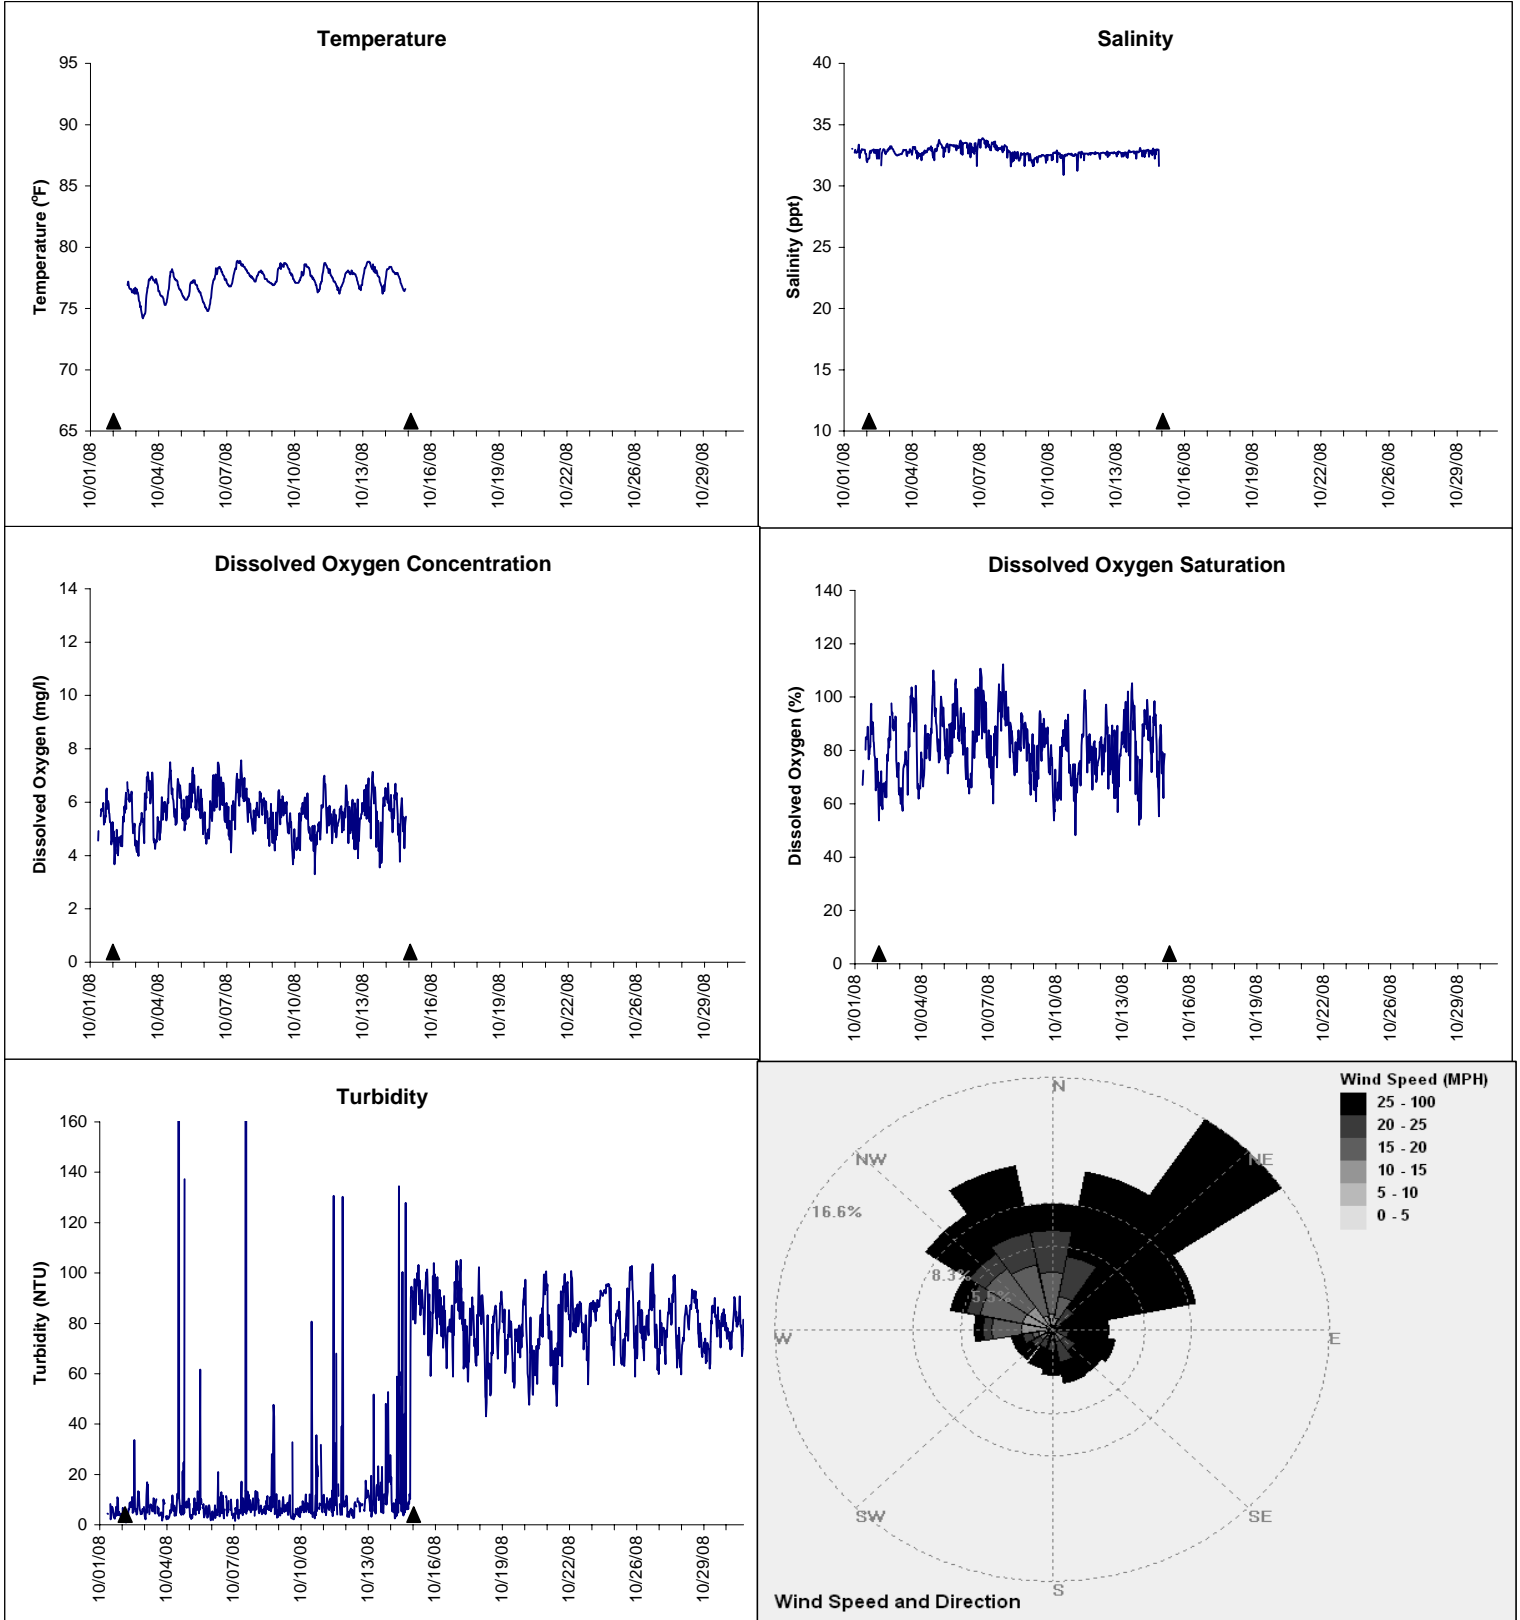

Alligator Harbor Lease Area, Franklin County

October 2008

▲ Monitoring Equipment Exchanged (sonde deployment)

Note: QA/QC limited to data deletion based on sonde error codes and pre- / post-calibration notes.