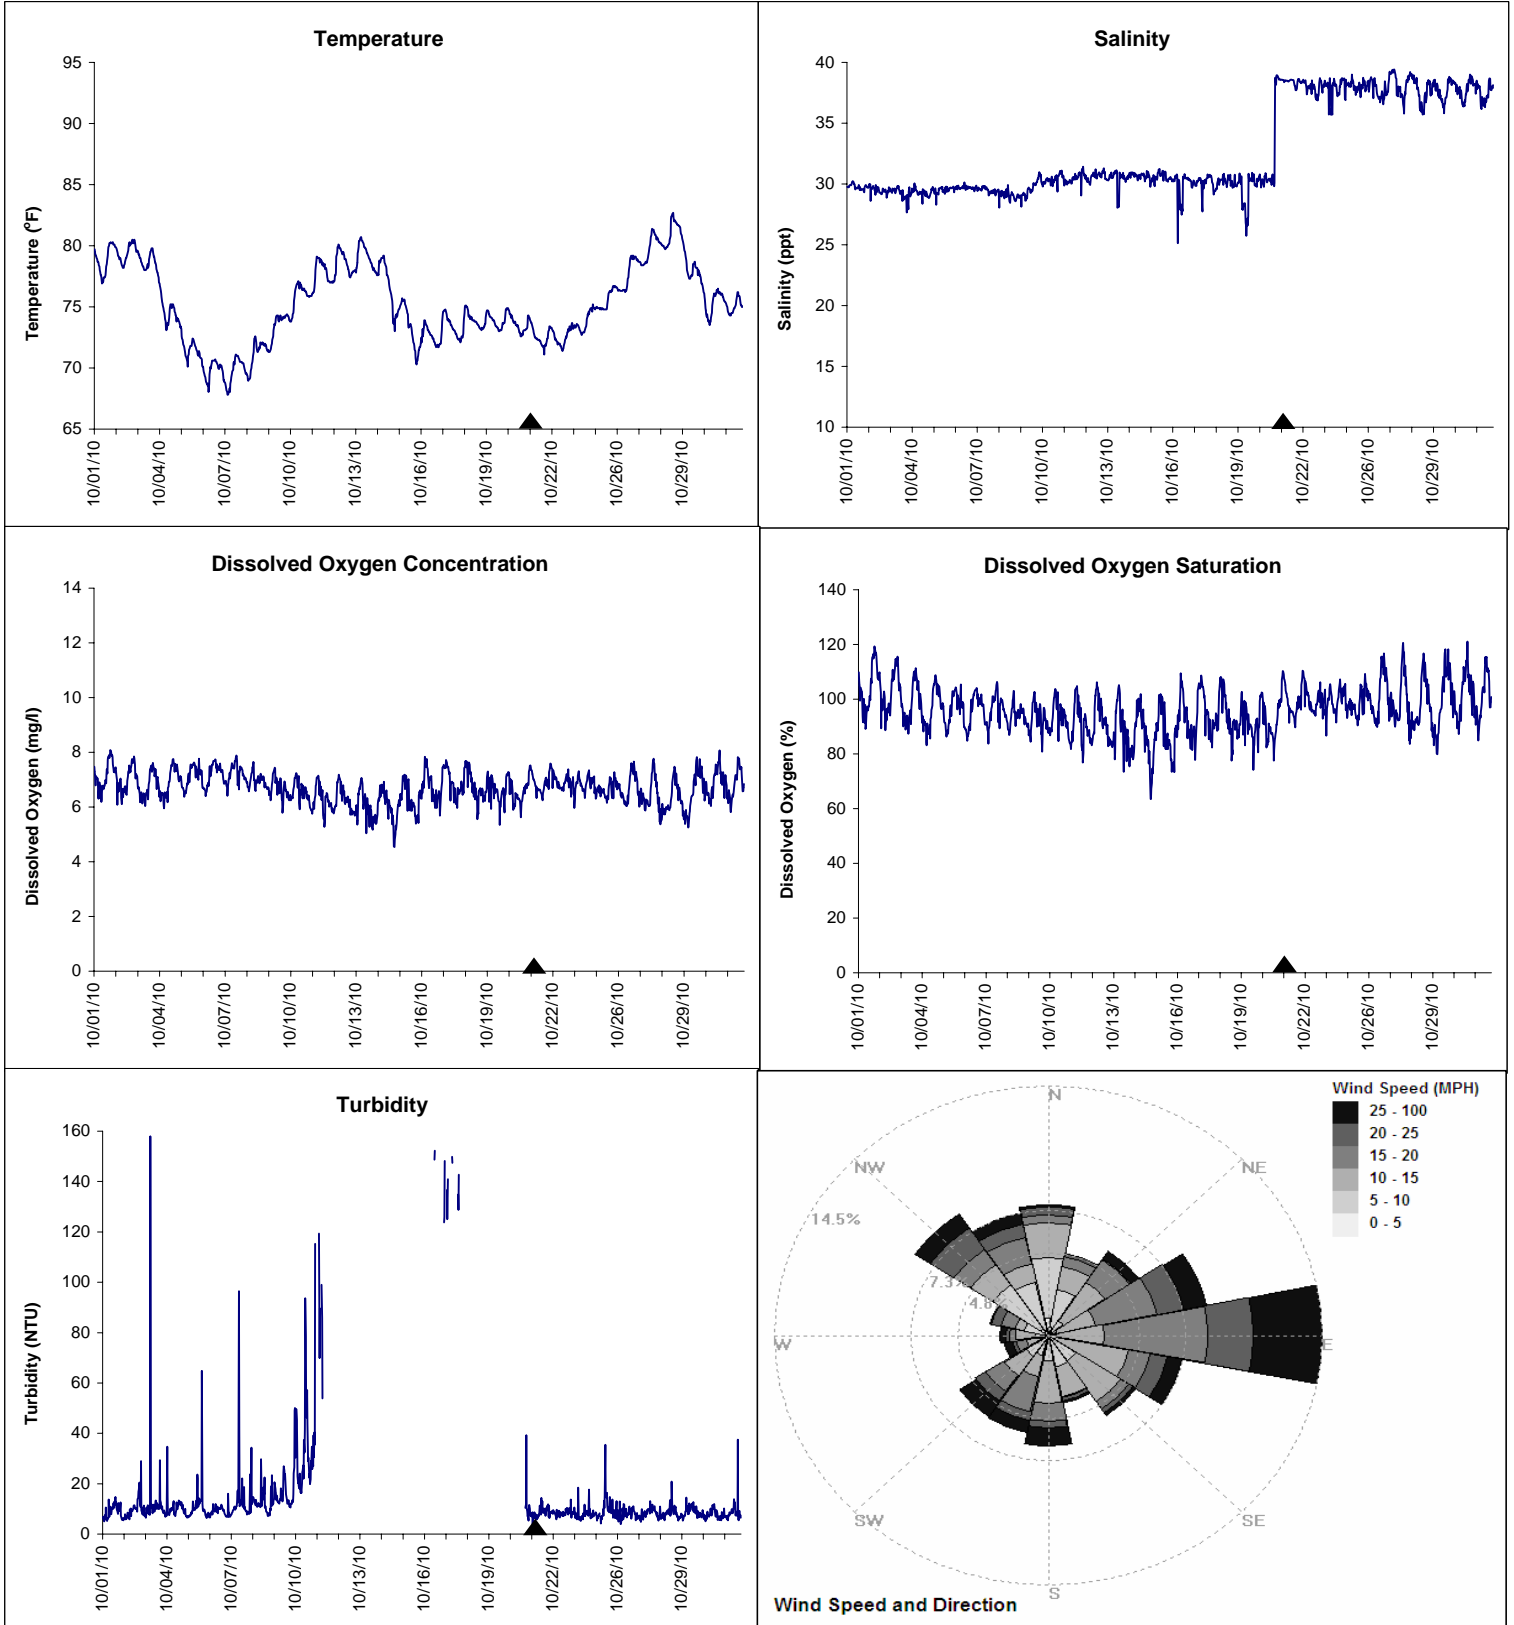

Alligator Harbor Lease Area, Franklin County

October 2010

▲ Monitoring Equipment Exchanged (sonde deployment)

Note: QA/QC limited to data deletion based on sonde error codes and pre- / post-calibration notes.