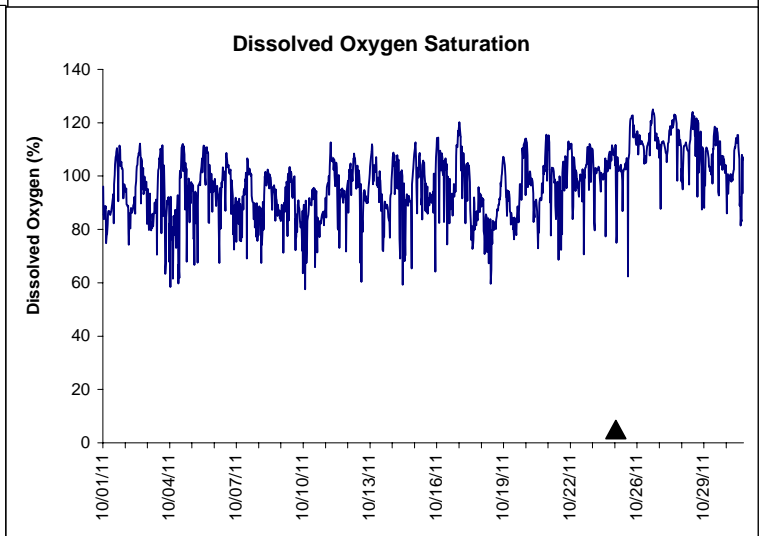

Alligator Harbor Lease Area, Franklin County
October 2011

No Wind Data Available

▲ Monitoring Equipment Exchanged (sonde deployment)

Note: QA/QC limited to data deletion based on sonde error codes and pre- / post-calibration notes.