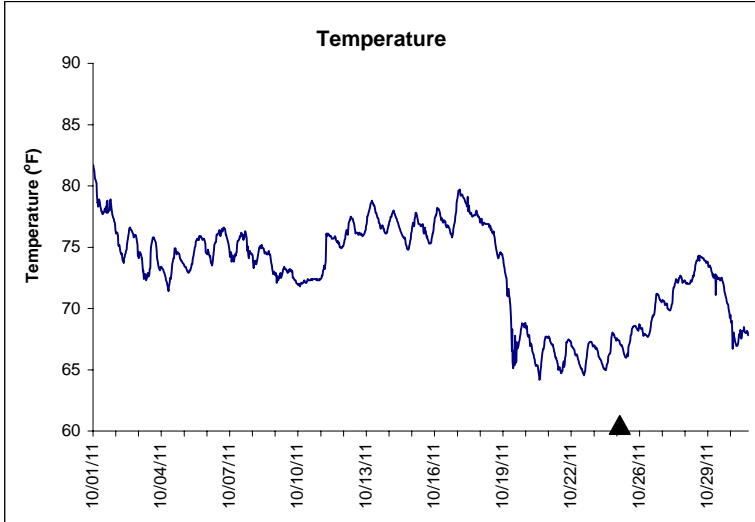

Alligator Harbor Lease Area, Franklin County
October 2011

No Wind Data Available

▲ Monitoring Equipment Exchanged (sonde deployment)

Note: QA/QC limited to data deletion based on sonde error codes and pre- / post-calibration notes.