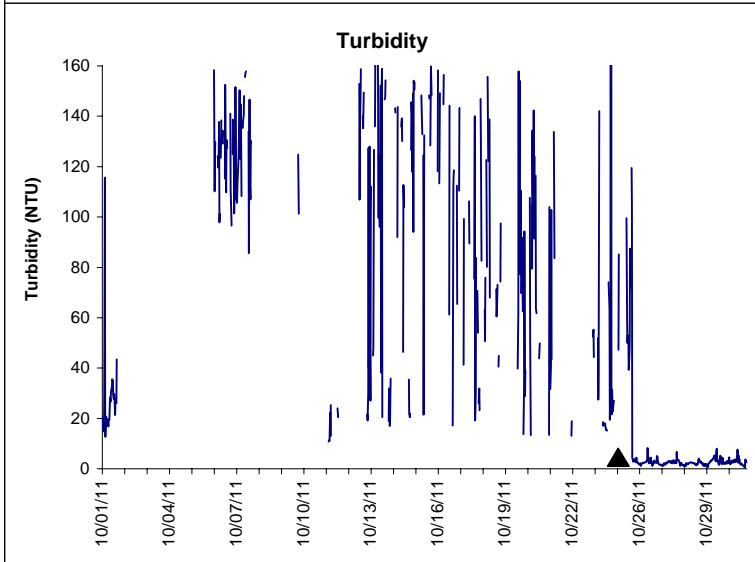

Alligator Harbor Lease Area, Franklin County
October 2011

No Wind Data Available

▲ Monitoring Equipment Exchanged (sonde deployment)

Note: QA/QC limited to data deletion based on sonde error codes and pre- / post-calibration notes.