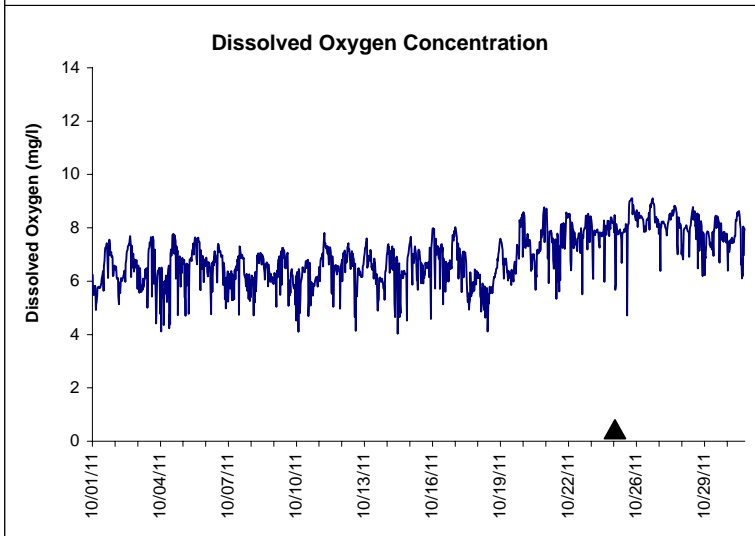

Alligator Harbor Lease Area, Franklin County
October 2011

No Wind Data Available

▲ Monitoring Equipment Exchanged (sonde deployment)

Note: QA/QC limited to data deletion based on sonde error codes and pre- / post-calibration notes.