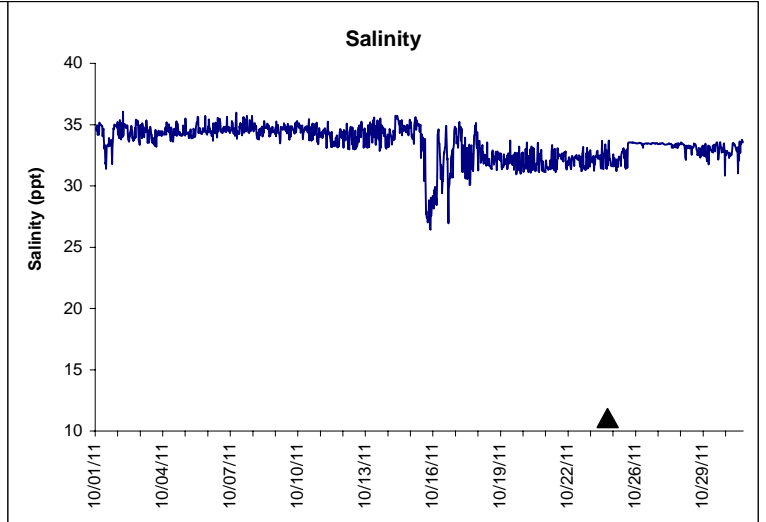

Alligator Harbor Lease Area, Franklin County
October 2011

No Wind Data Available

▲ Monitoring Equipment Exchanged (sonde deployment)

Note: QA/QC limited to data deletion based on sonde error codes and pre- / post-calibration notes.