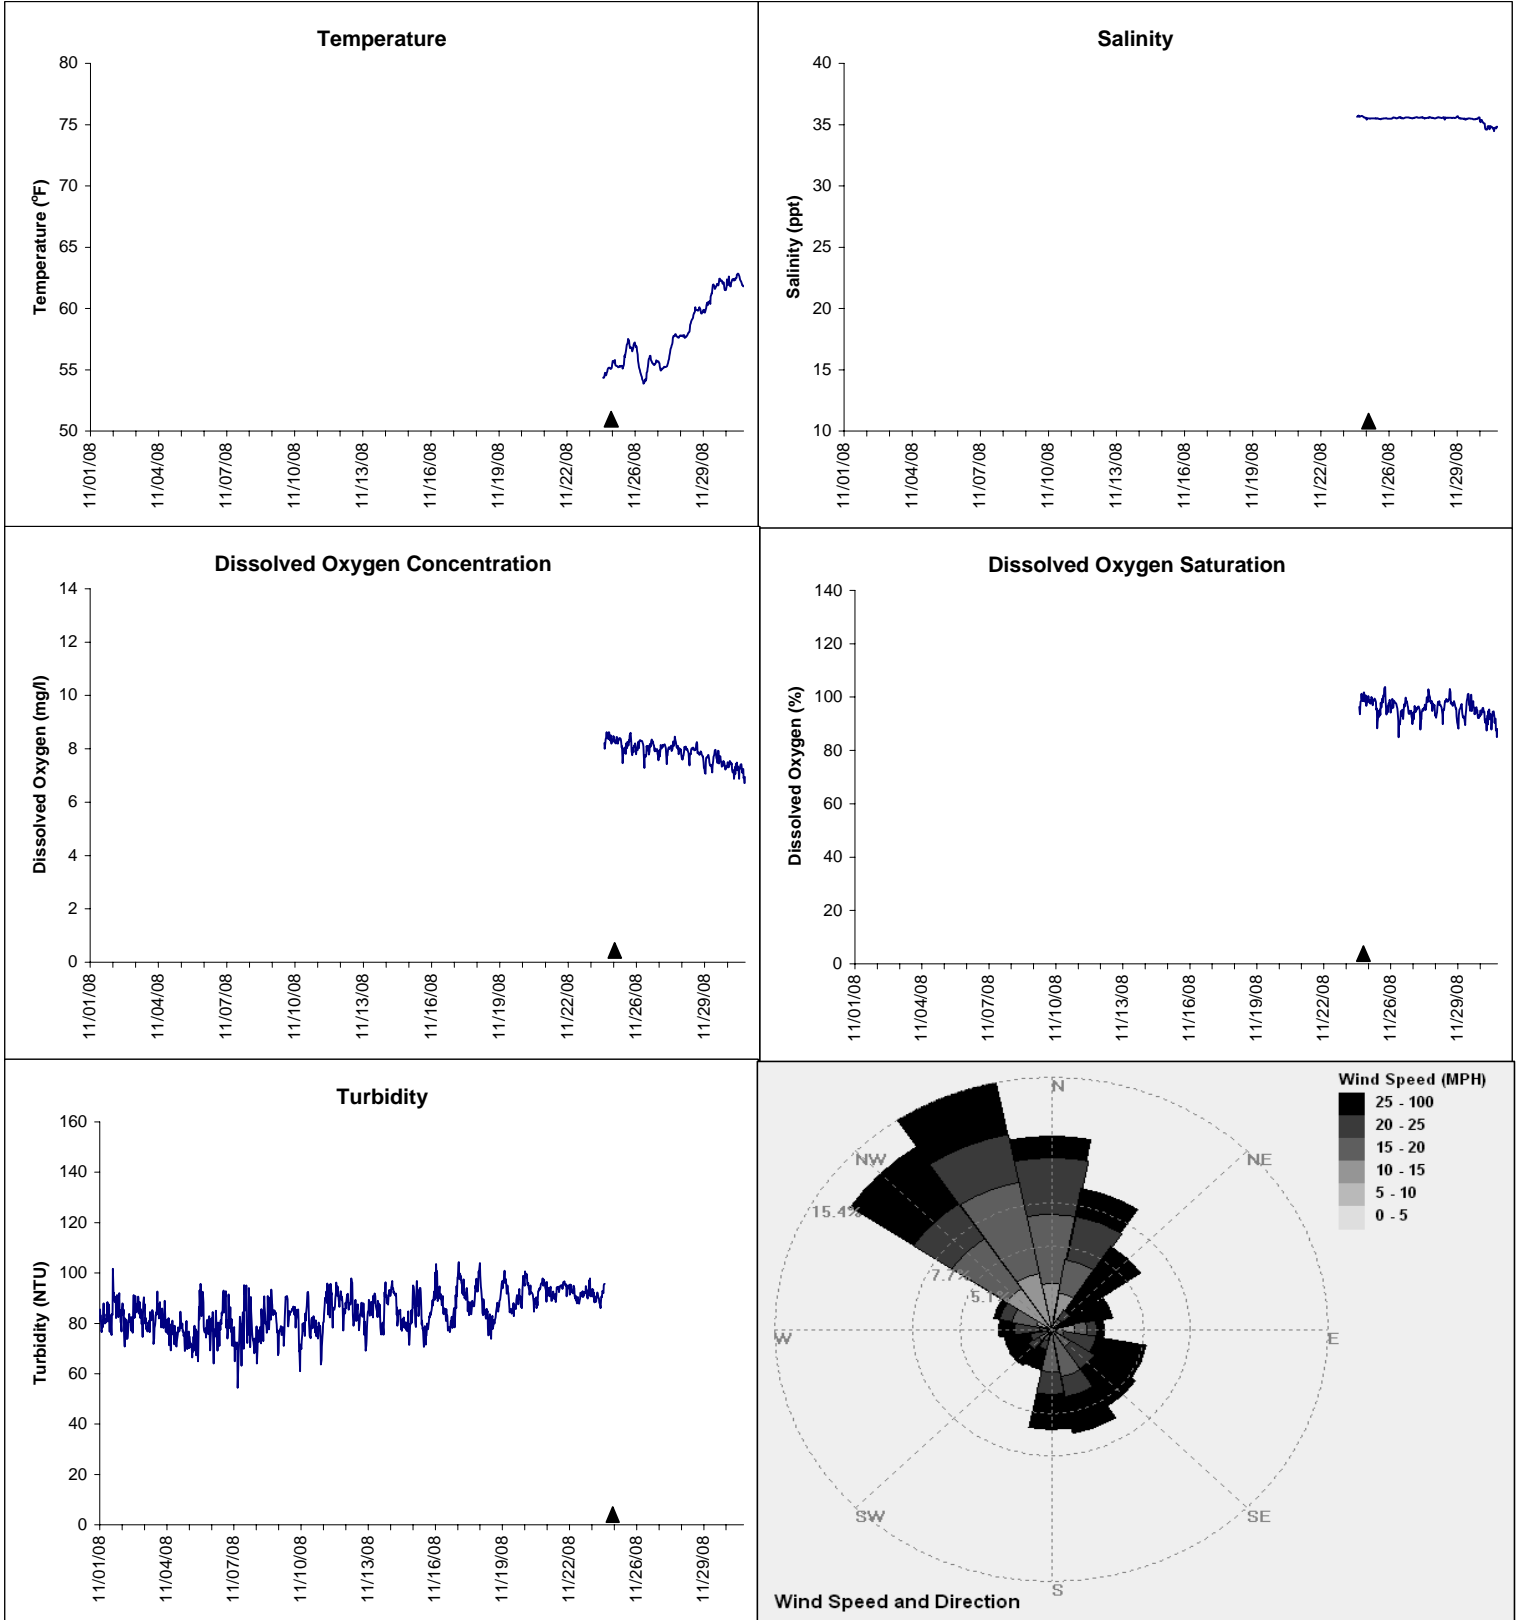

Alligator Harbor Lease Area, Franklin County

November 2008

▲ Monitoring Equipment Exchanged (sonde deployment)

Note: QA/QC limited to data deletion based on sonde error codes and pre- / post-calibration notes.