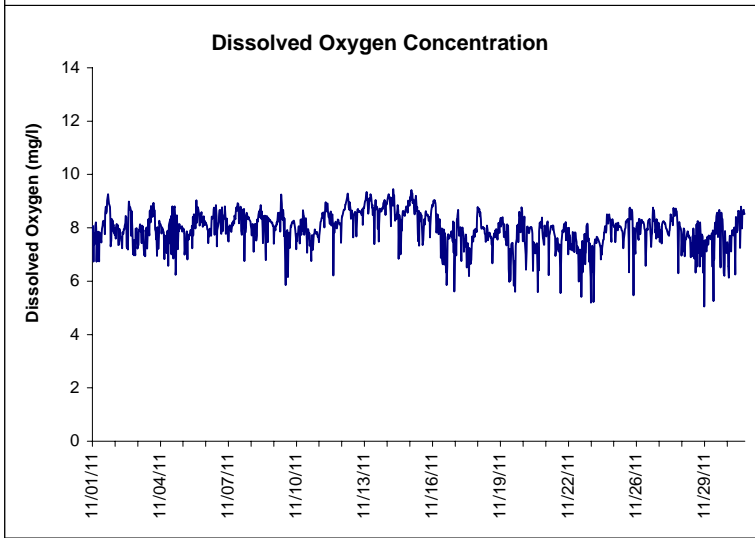

**Alligator Harbor Lease Area, Franklin County**  
**November 2011**

**No Wind Data Available**

**▲ Monitoring Equipment Exchanged (sonde deployment)**

**Note:** QA/QC limited to data deletion based on sonde error codes and pre- / post-calibration notes.