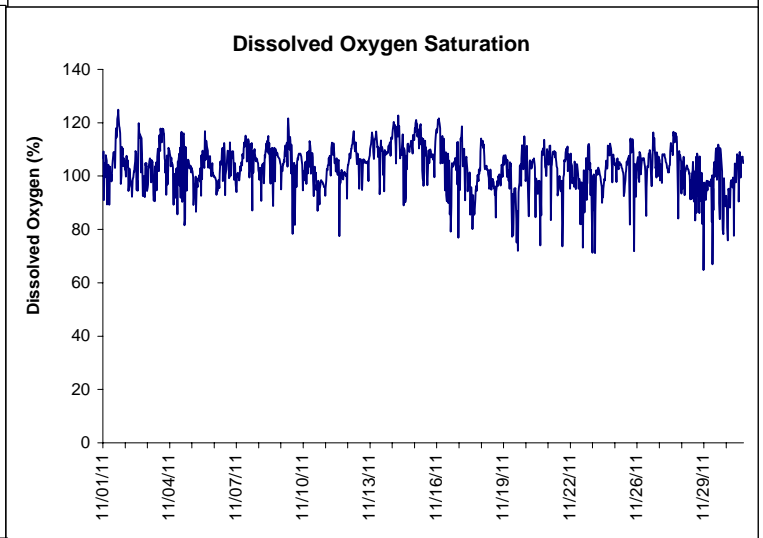

**Alligator Harbor Lease Area, Franklin County**  
**November 2011**

**No Wind Data Available**

**▲ Monitoring Equipment Exchanged (sonde deployment)**

**Note:** QA/QC limited to data deletion based on sonde error codes and pre- / post-calibration notes.