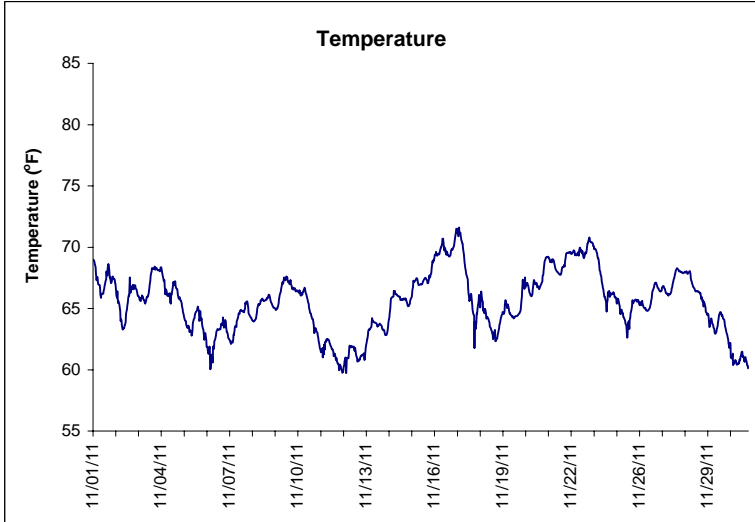

**Alligator Harbor Lease Area, Franklin County**  
**November 2011**

**No Wind Data Available**

**▲ Monitoring Equipment Exchanged (sonde deployment)**

**Note:** QA/QC limited to data deletion based on sonde error codes and pre- / post-calibration notes.