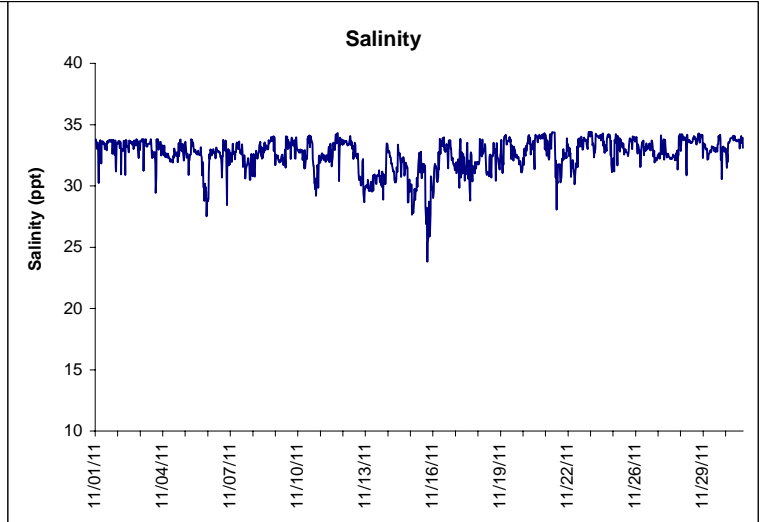

**Alligator Harbor Lease Area, Franklin County**  
**November 2011**

**No Wind Data Available**

**▲ Monitoring Equipment Exchanged (sonde deployment)**

**Note:** QA/QC limited to data deletion based on sonde error codes and pre- / post-calibration notes.