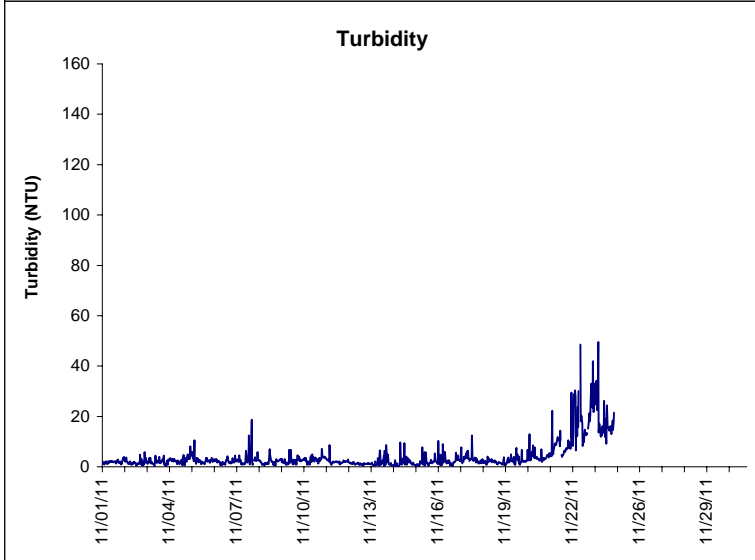

**Alligator Harbor Lease Area, Franklin County**  
**November 2011**

**No Wind Data Available**

**▲ Monitoring Equipment Exchanged (sonde deployment)**

**Note:** QA/QC limited to data deletion based on sonde error codes and pre- / post-calibration notes.