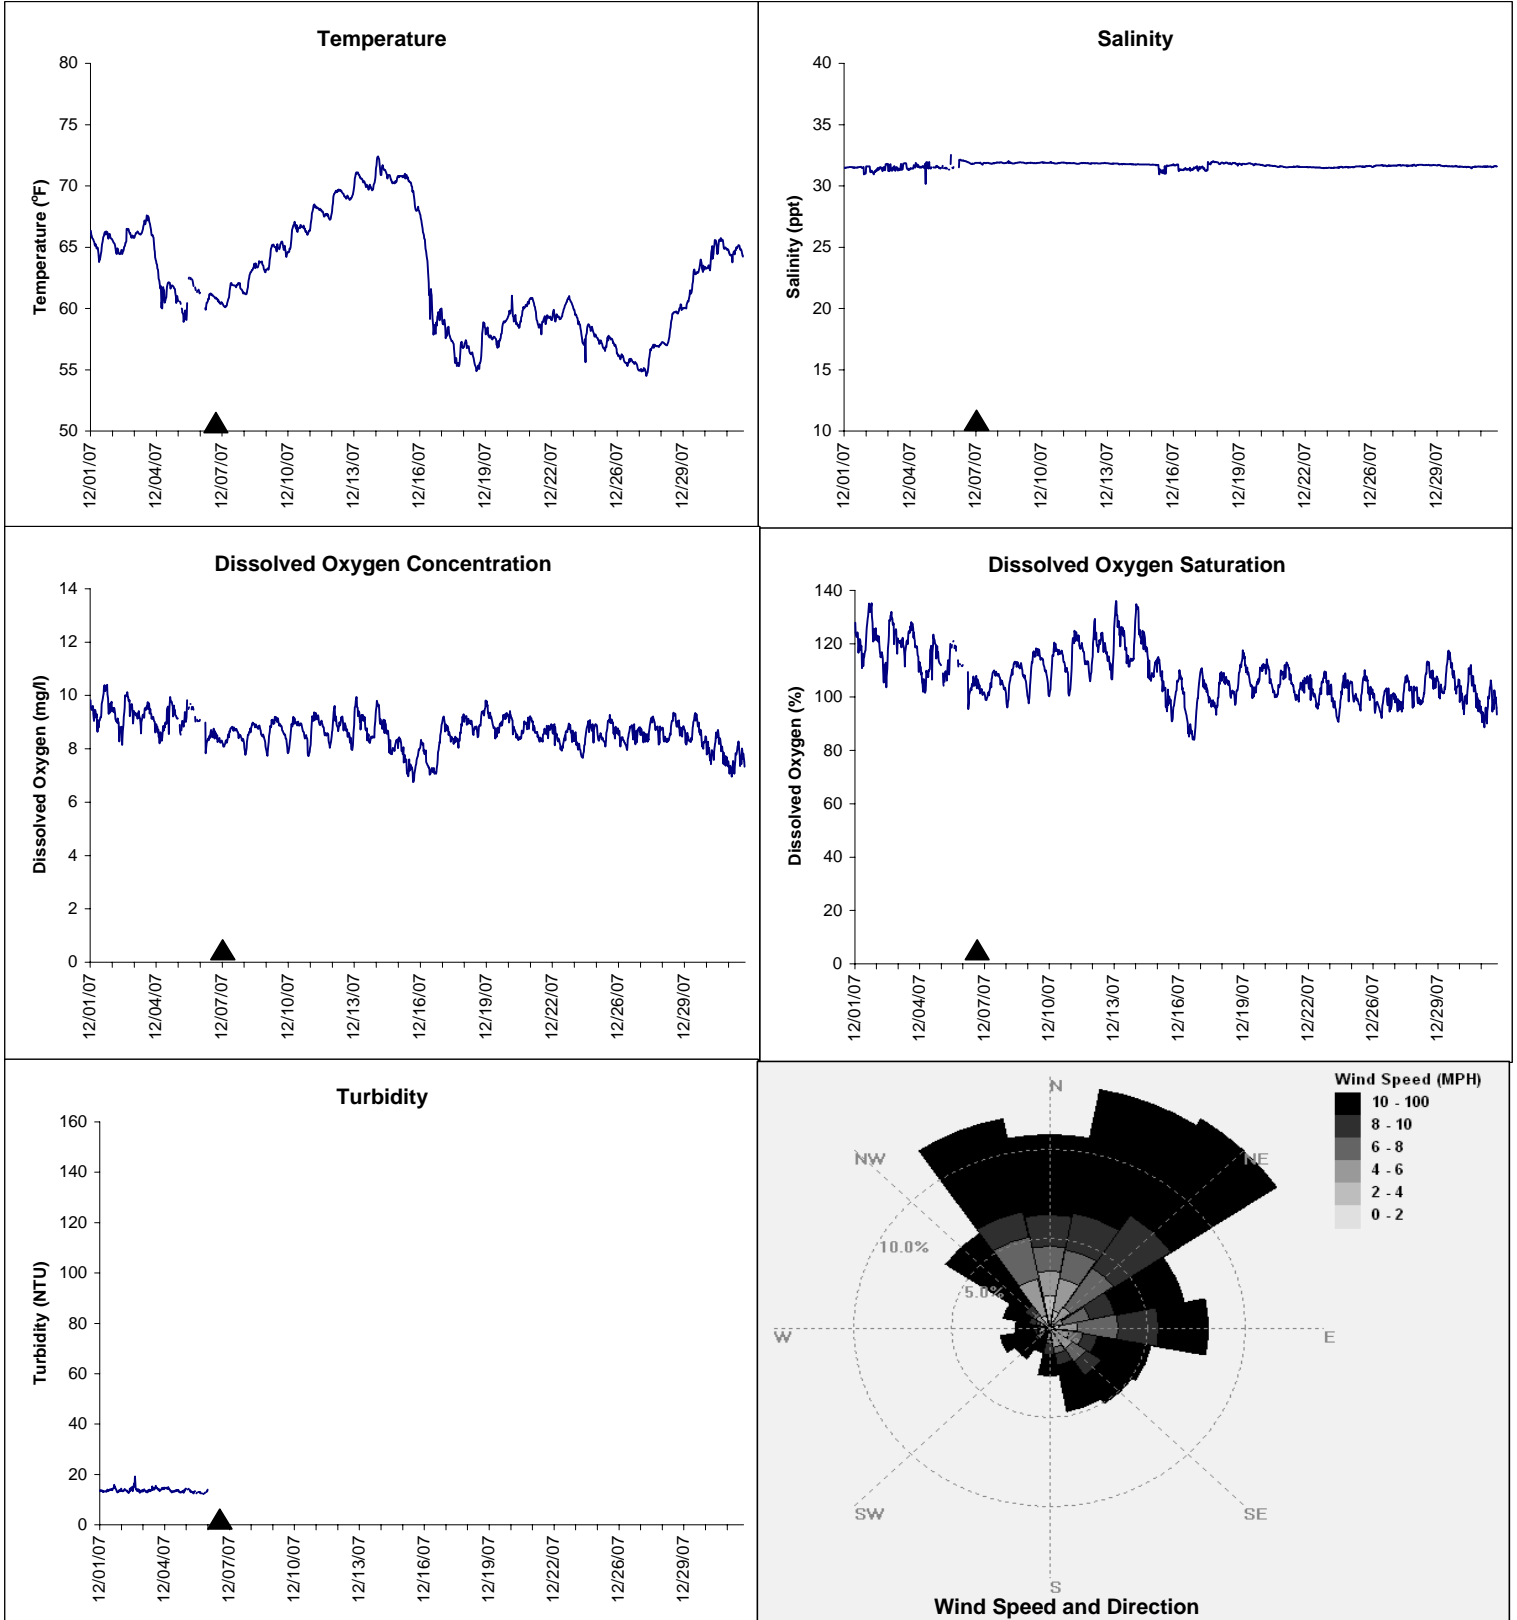

Alligator Harbor Lease Area, Franklin County

December 2007

▲ Monitoring Equipment Exchanged (sonde deployment)

Note: QA/QC limited to data deletion based on sonde error codes and pre- / post-calibration notes.