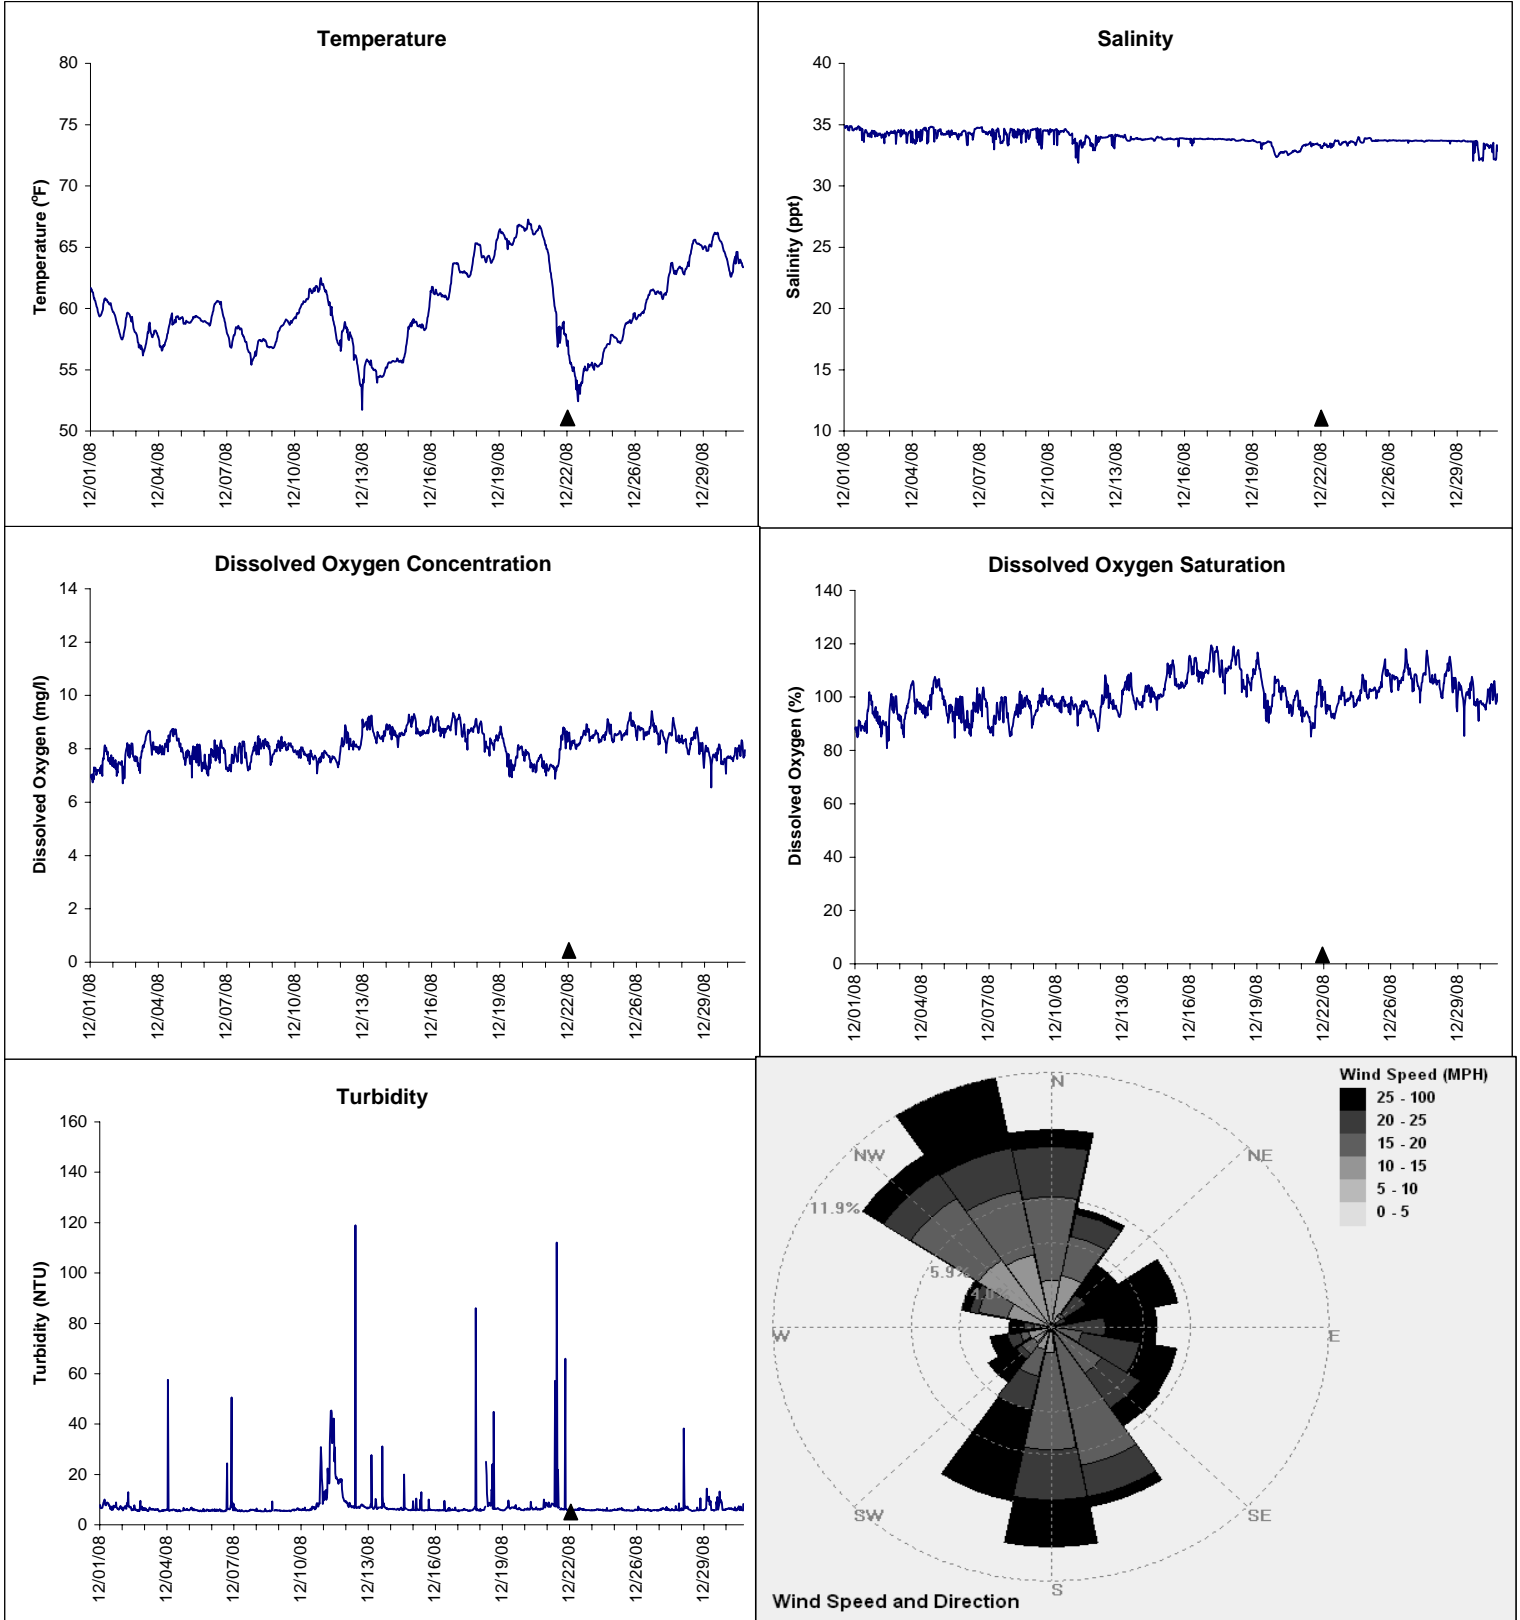

## Alligator Harbor Lease Area, Franklin County December 2008

▲ Monitoring Equipment Exchanged (sonde deployment)

**Note:** QA/QC limited to data deletion based on sonde error codes and pre- / post-calibration notes.

**Alligator Harbor Lease Area, Franklin County**  
**December 2008**

▲ Monitoring Equipment Exchanged (sonde deployment)

Note: QA/QC limited to data deletion based on sonde error codes and pre- / post-calibration notes.