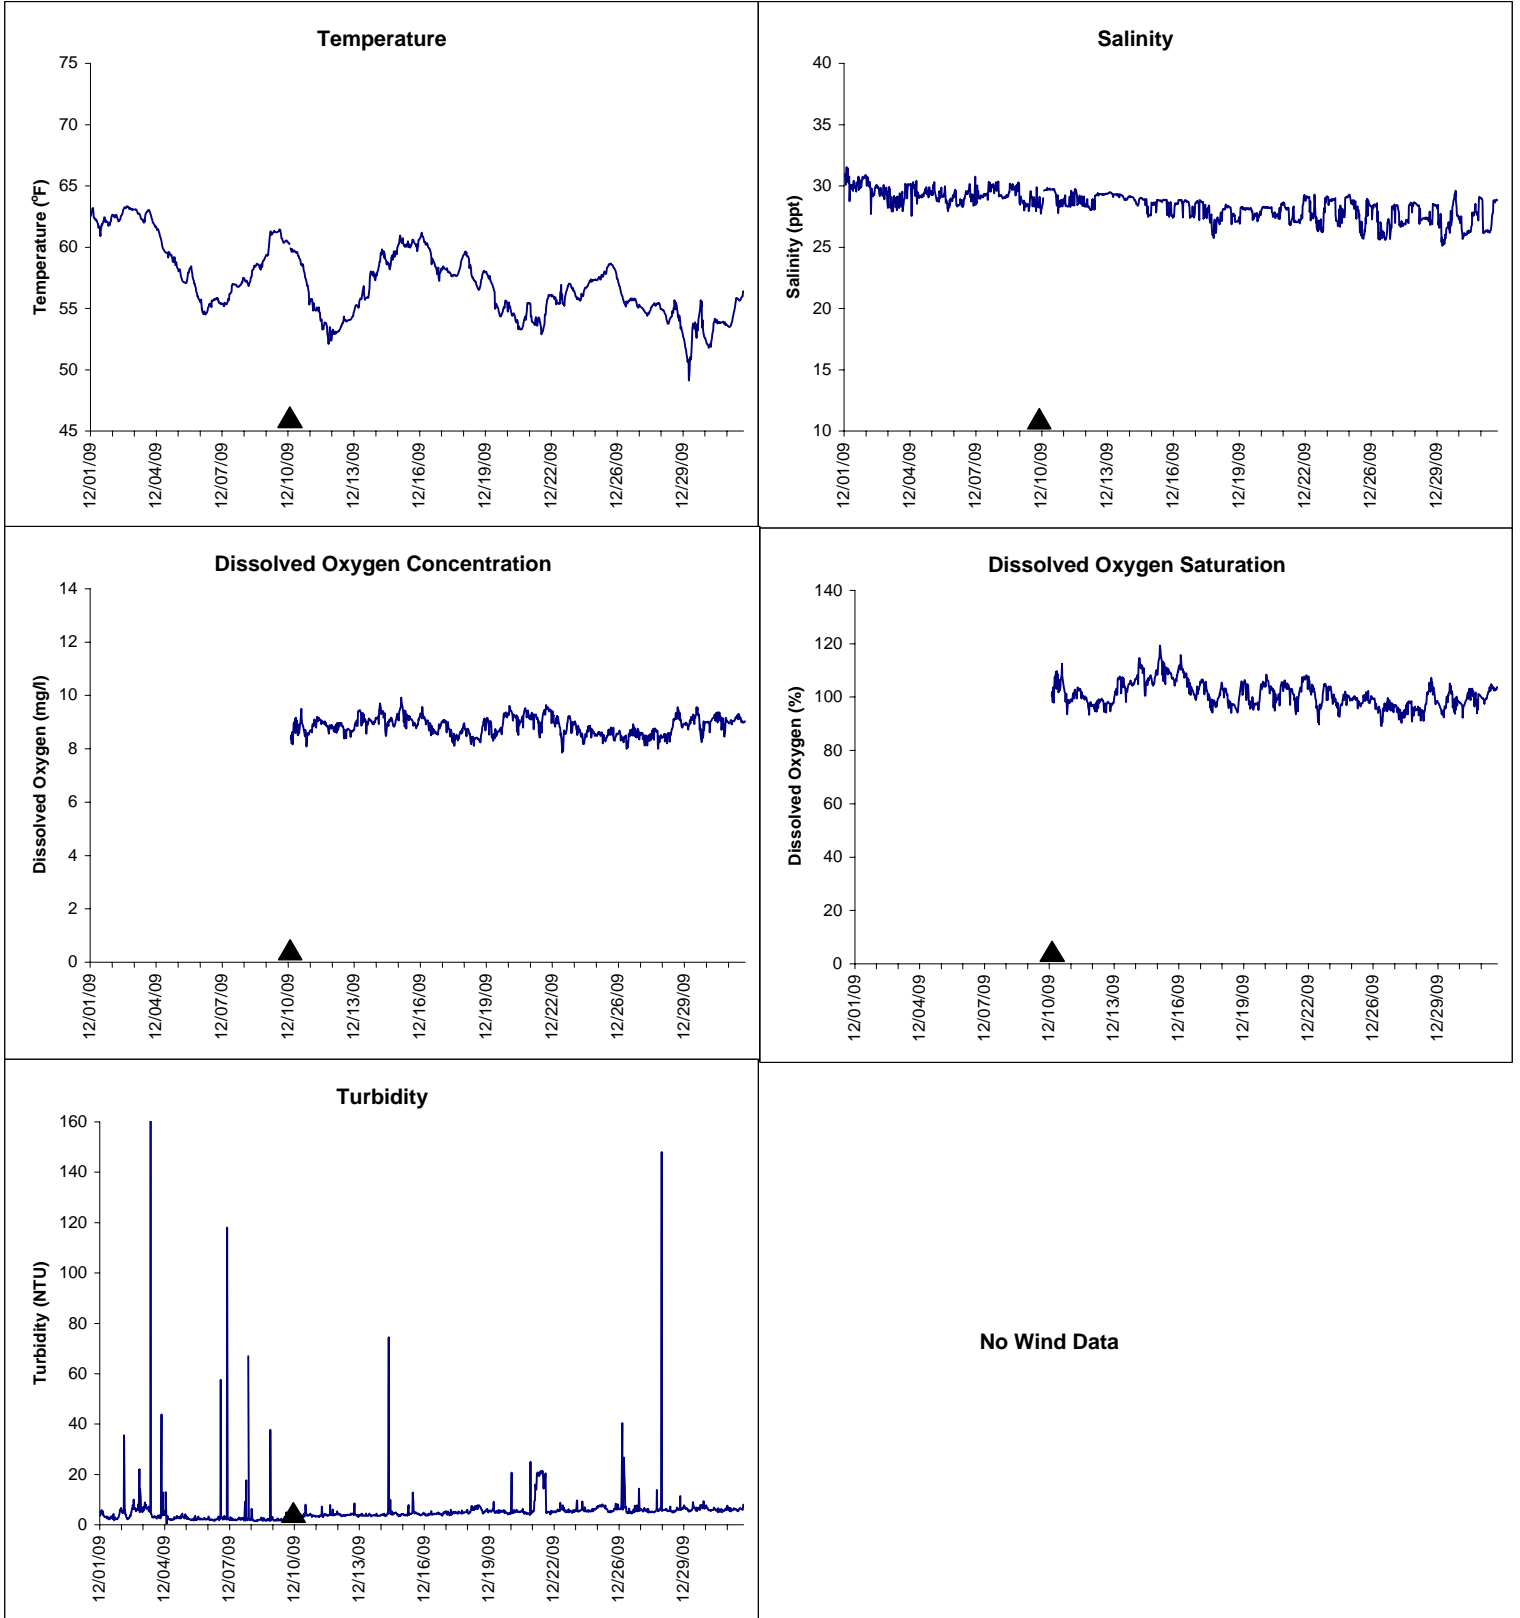

Alligator Harbor Lease Area, Franklin County December 2009

No Wind Data

▲ Monitoring Equipment Exchanged (sonde deployment)

Note: QA/QC limited to data deletion based on sonde error codes and pre- / post-calibration notes.