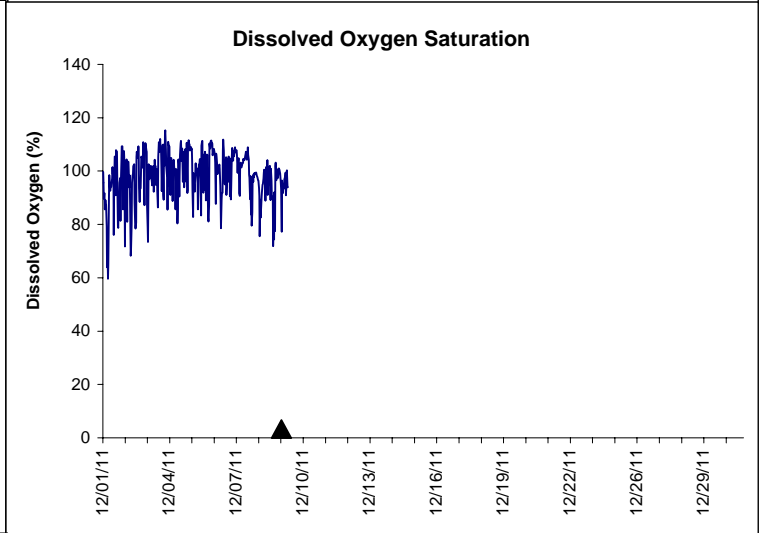

Alligator Harbor Lease Area, Franklin County

December 2011

▲ Monitoring Equipment Exchanged (sonde deployment)

Note: QA/QC limited to data deletion based on sonde error codes and pre- / post-calibration notes.