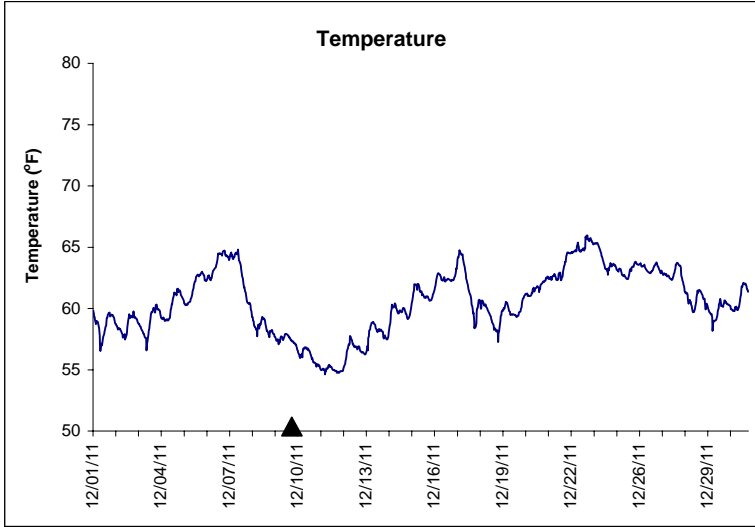

Alligator Harbor Lease Area, Franklin County

December 2011

▲ Monitoring Equipment Exchanged (sonde deployment)

Note: QA/QC limited to data deletion based on sonde error codes and pre- / post-calibration notes.