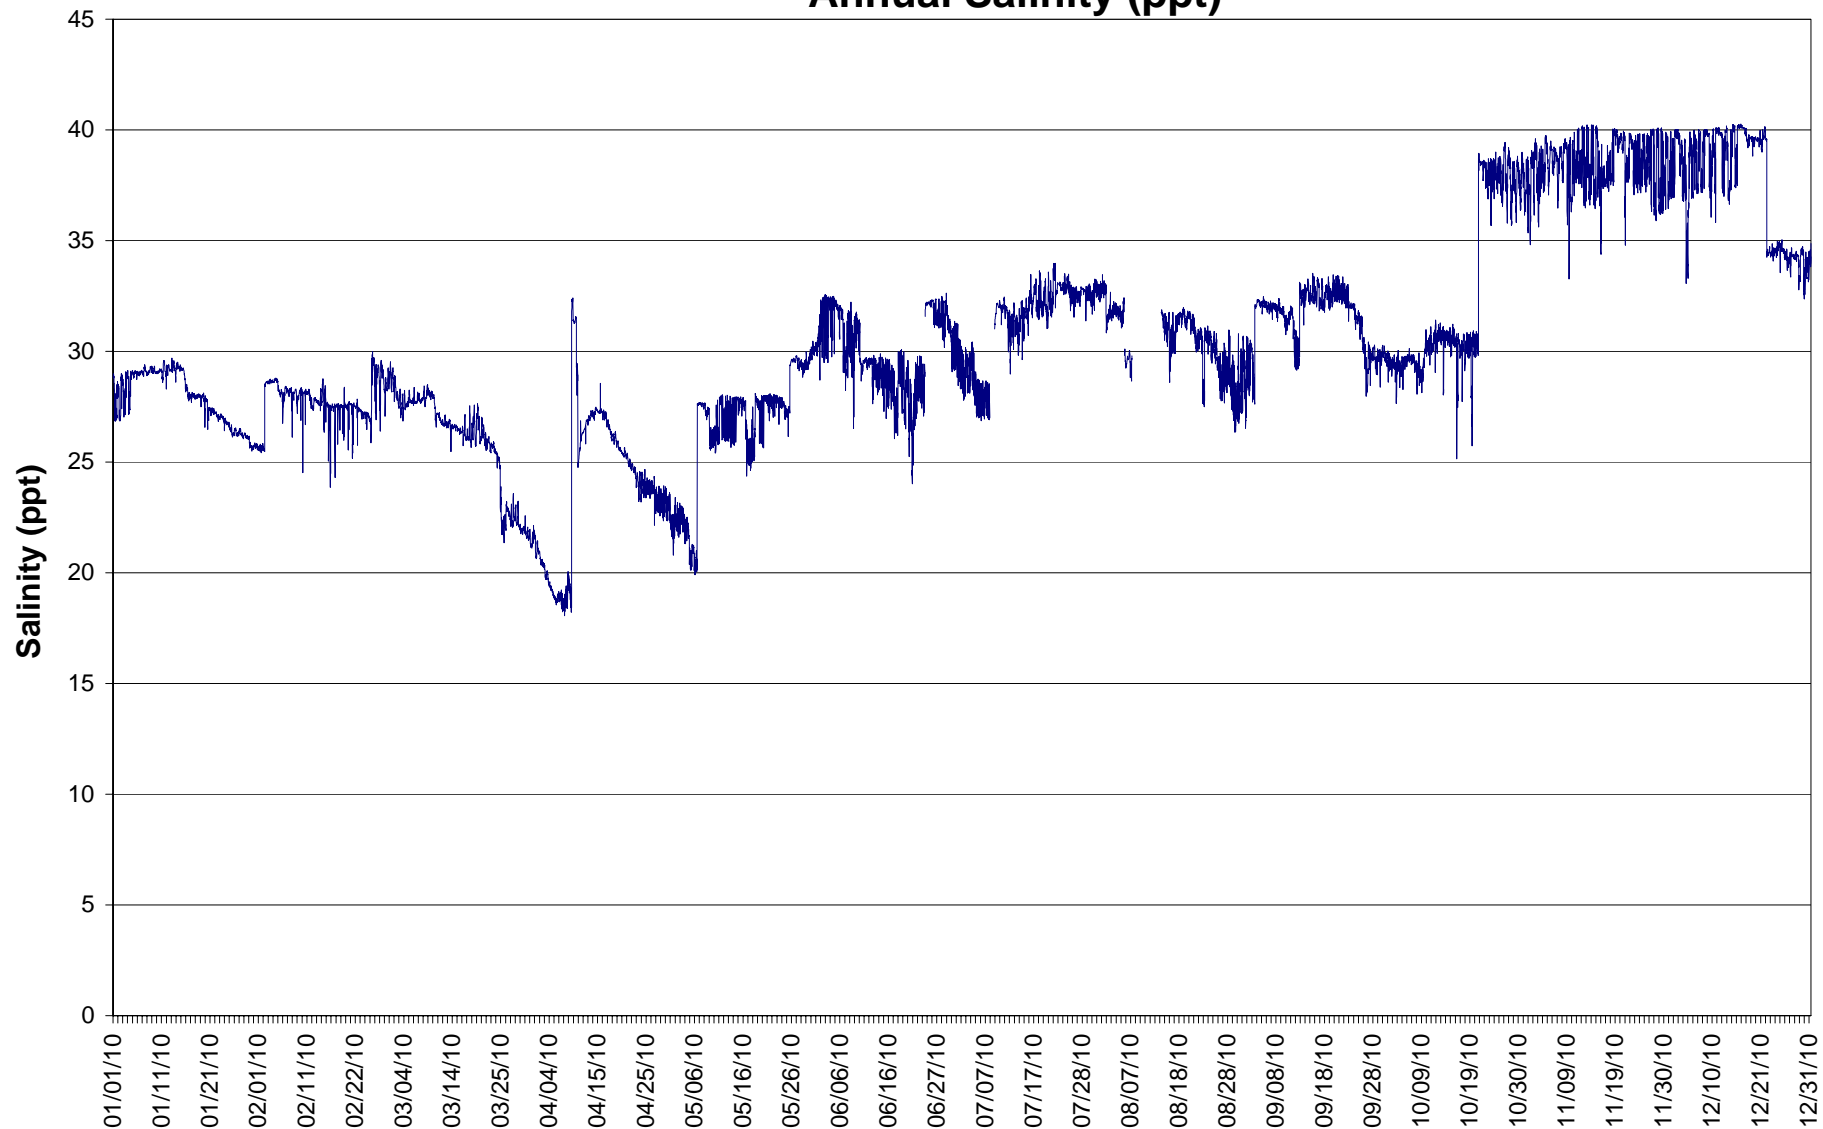

# Alligator Harbor Lease Area, Franklin County Annual Salinity (ppt)

January - December 2010