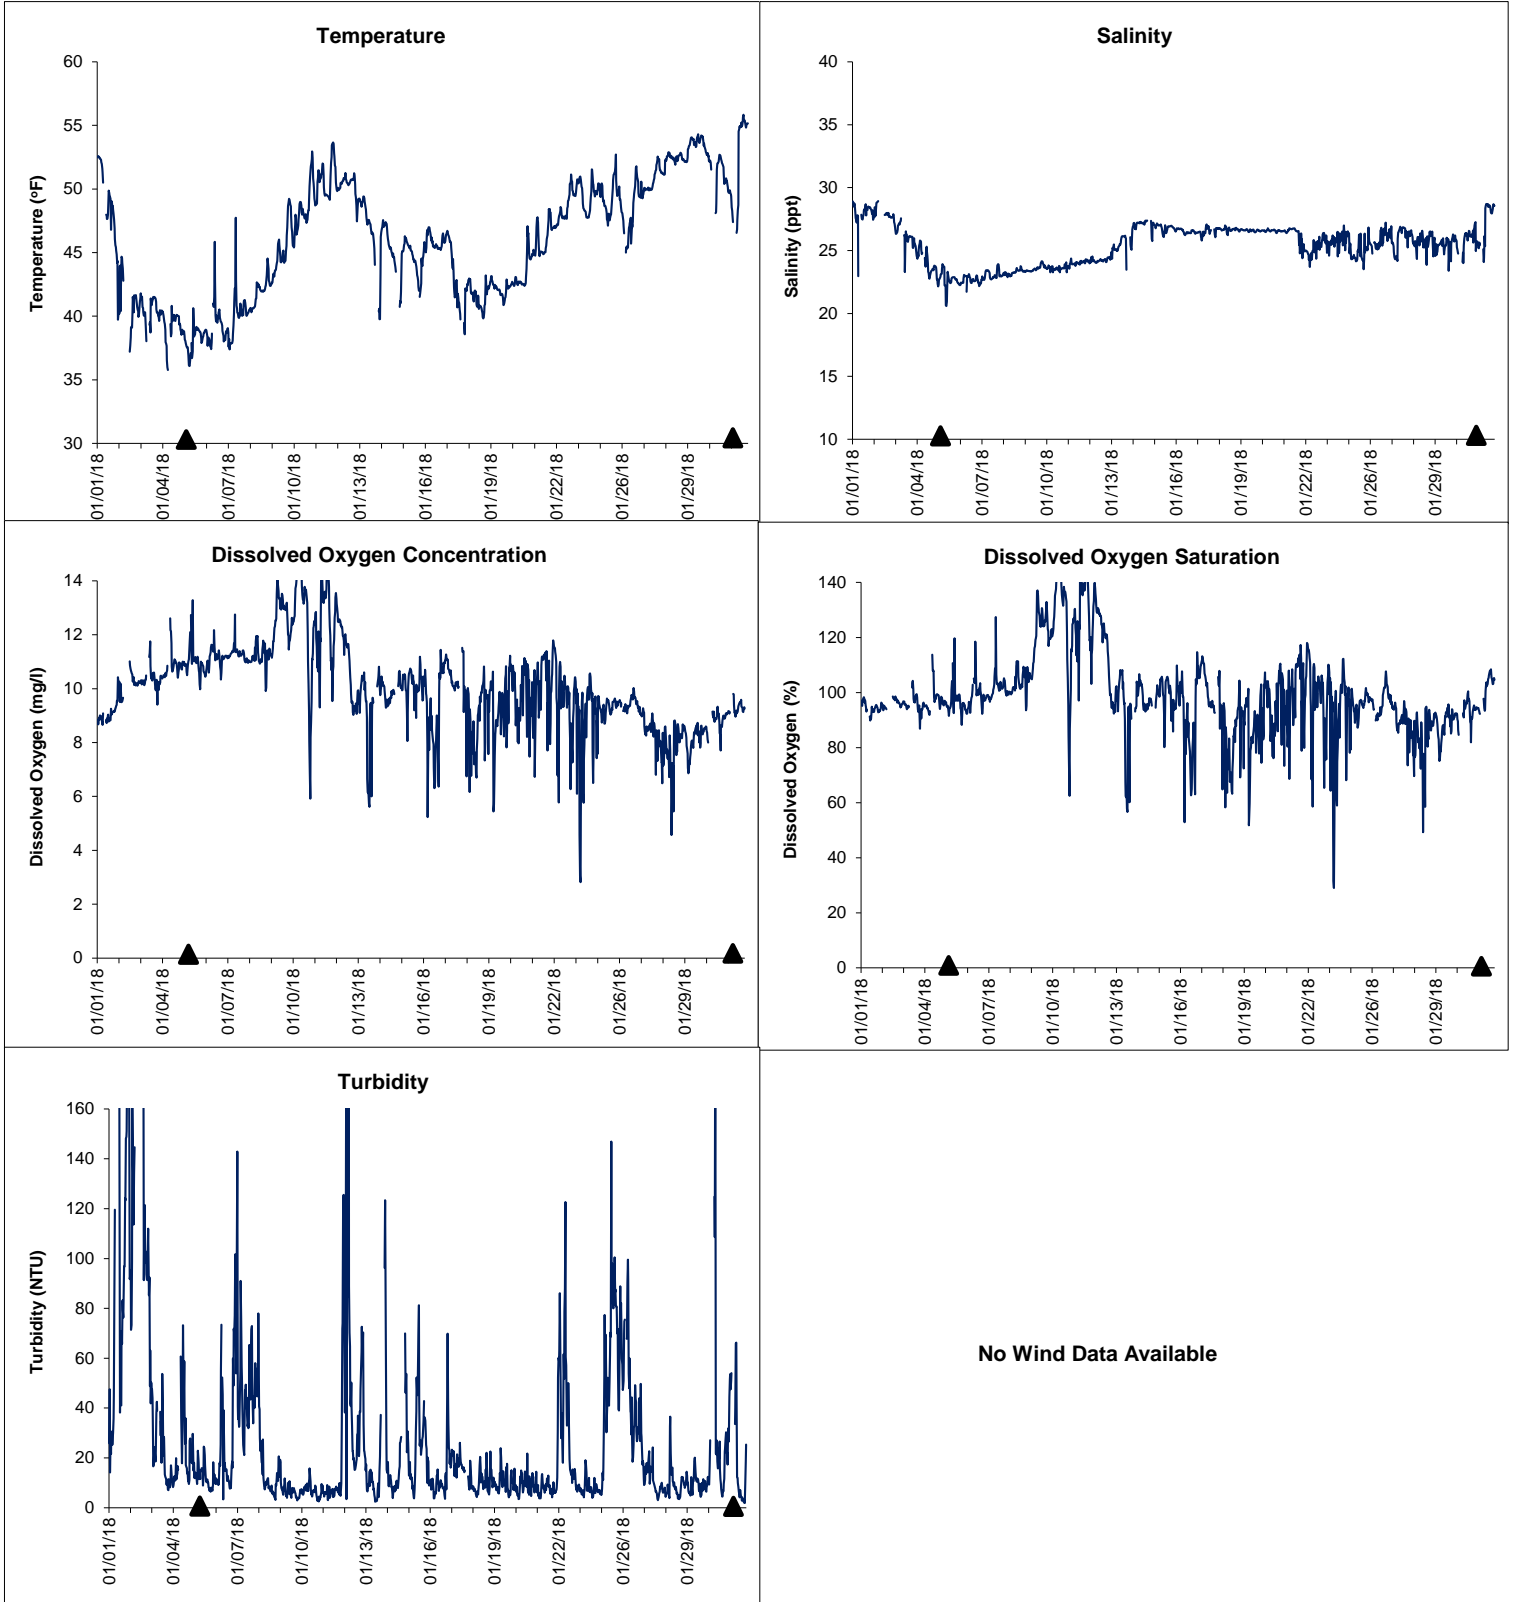

# Dog Island Lease Area, Levy County January 2018

No Wind Data Available

▲ Monitoring Equipment Exchanged (sonde deployment)

Note: QA/QC limited to data deletion based on sonde error codes and pre- / post-calibration notes.