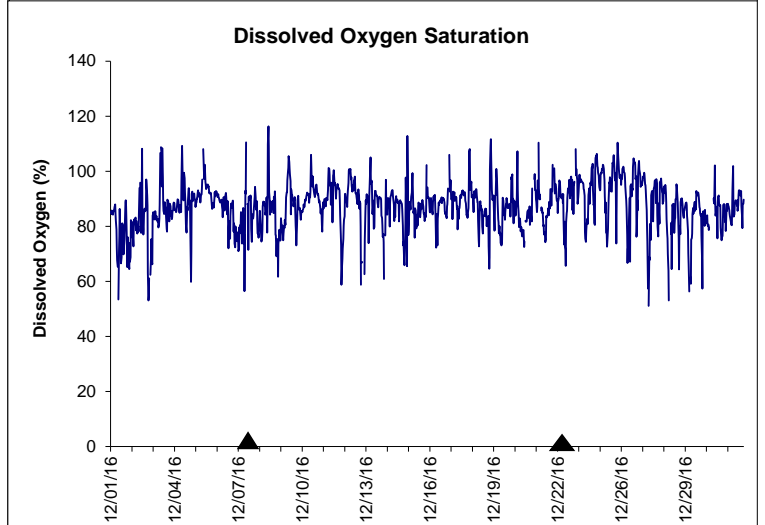

Dog Island Lease Area, Levy County December 2016

No Wind Data Available

▲ Monitoring Equipment Exchanged (sonde deployment)

Note: QA/QC limited to data deletion based on sonde error codes and pre- / post-calibration notes.