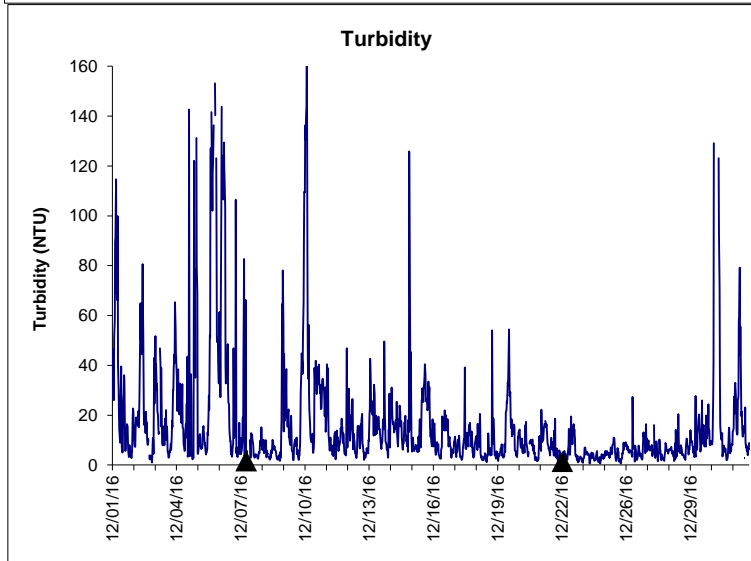

Dog Island Lease Area, Levy County December 2016

No Wind Data Available

▲ Monitoring Equipment Exchanged (sonde deployment)

Note: QA/QC limited to data deletion based on sonde error codes and pre- / post-calibration notes.