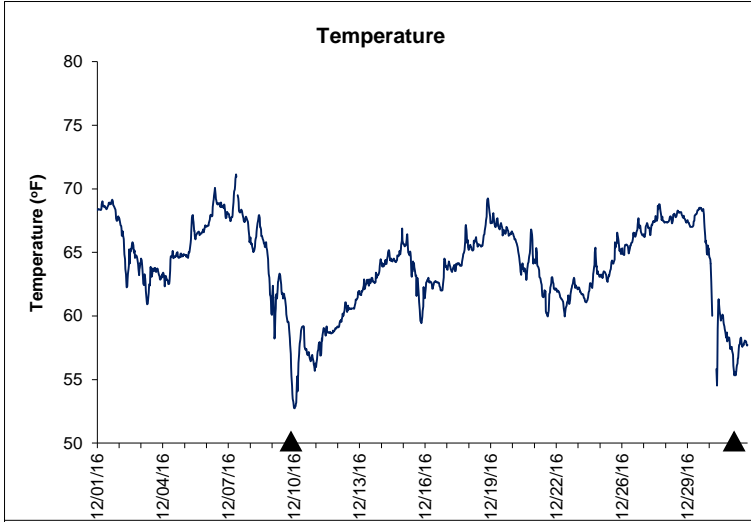

Dog Island Lease Area, Levy County December 2016

No Wind Data Available

▲ Monitoring Equipment Exchanged (sonde deployment)

Note: QA/QC limited to data deletion based on sonde error codes and pre- / post-calibration notes.