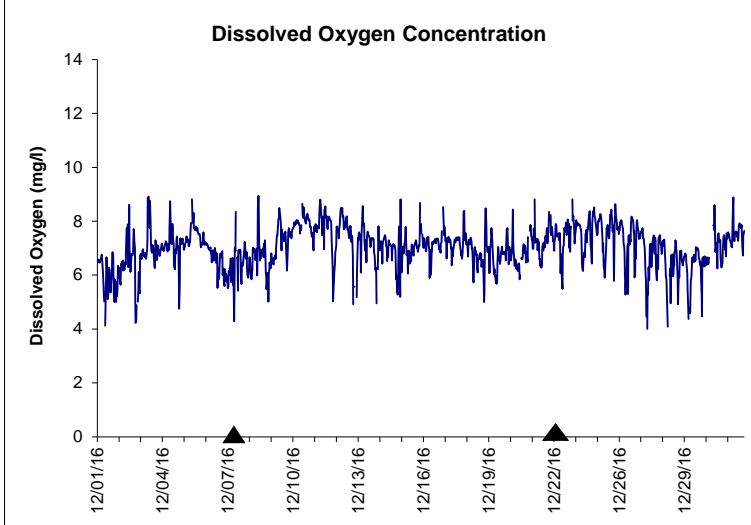

Dog Island Lease Area, Levy County December 2016

No Wind Data Available

▲ Monitoring Equipment Exchanged (sonde deployment)

Note: QA/QC limited to data deletion based on sonde error codes and pre- / post-calibration notes.