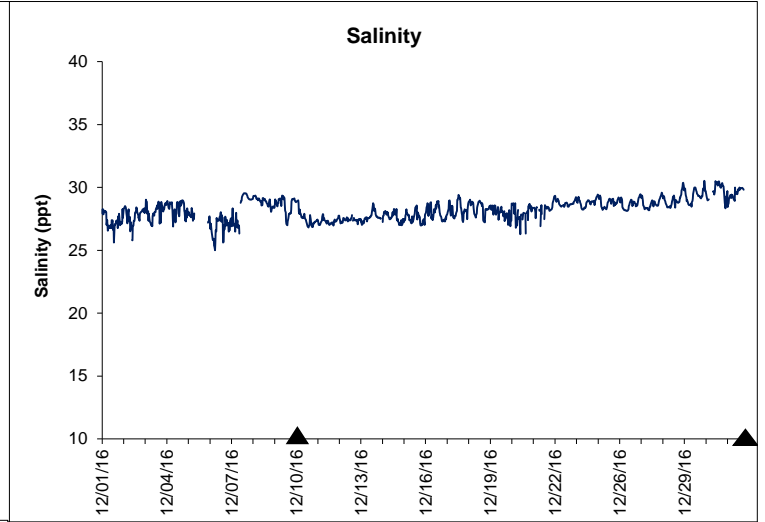

Dog Island Lease Area, Levy County December 2016

No Wind Data Available

▲ Monitoring Equipment Exchanged (sonde deployment)

Note: QA/QC limited to data deletion based on sonde error codes and pre- / post-calibration notes.