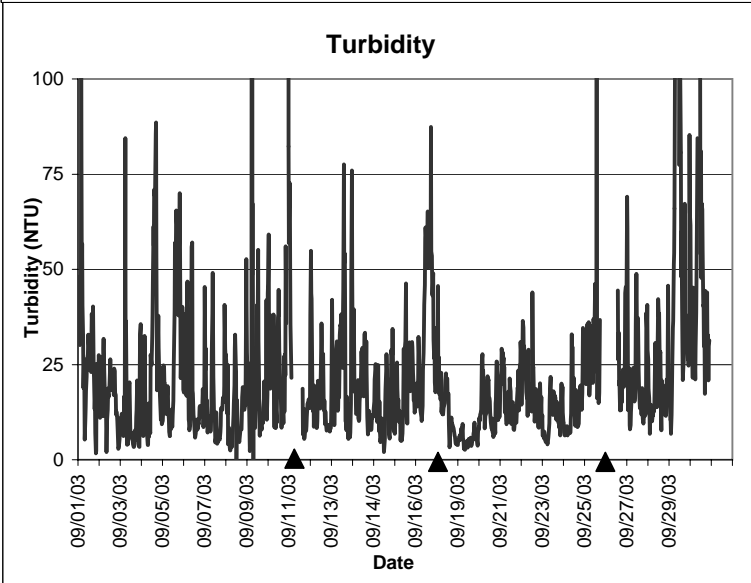

**Dog Island Lease Area, Levy County
September 2003**

▲ Monitoring equipment exchanged (sonde deployment)
QA/QC log for additional information.