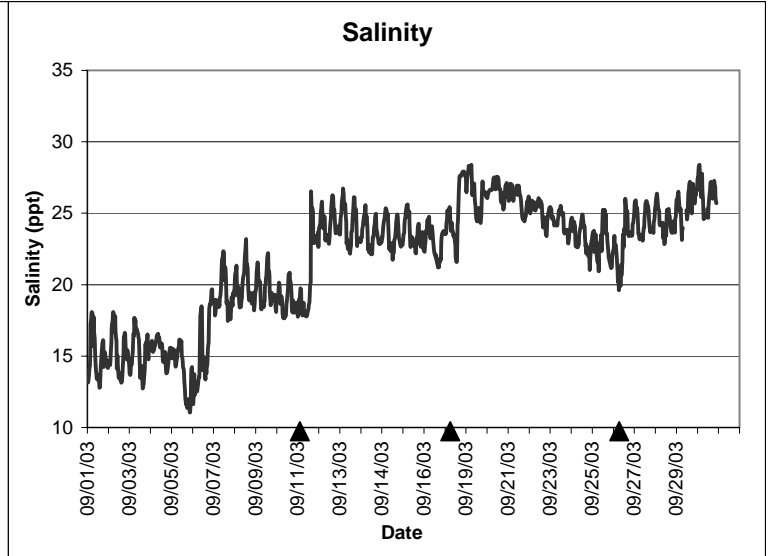

**Dog Island Lease Area, Levy County
September 2003**

▲ Monitoring equipment exchanged (sonde deployment)
QA/QC log for additional information.