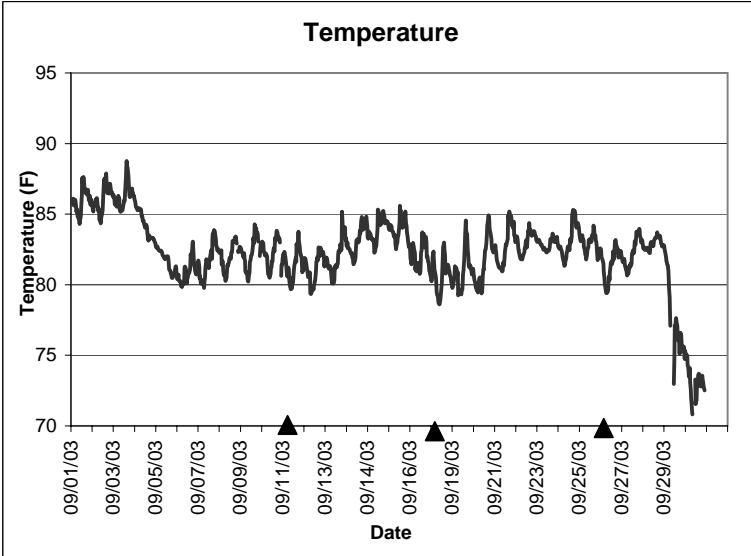

**Dog Island Lease Area, Levy County
September 2003**

▲ Monitoring equipment exchanged (sonde deployment)
QA/QC log for additional information.