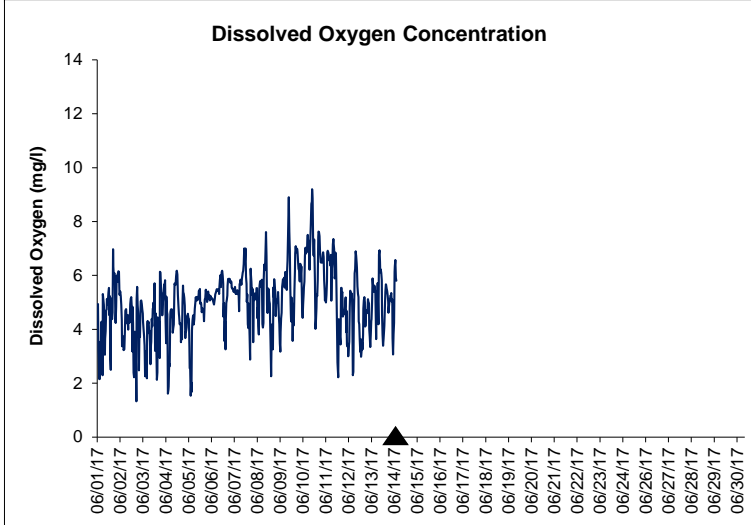

Dog Island Lease Area, Levy County June 2017

No Wind Data Available

▲ Monitoring Equipment Exchanged (sonde deployment)

Note: QA/QC limited to data deletion based on sonde error codes and pre- / post-calibration notes.