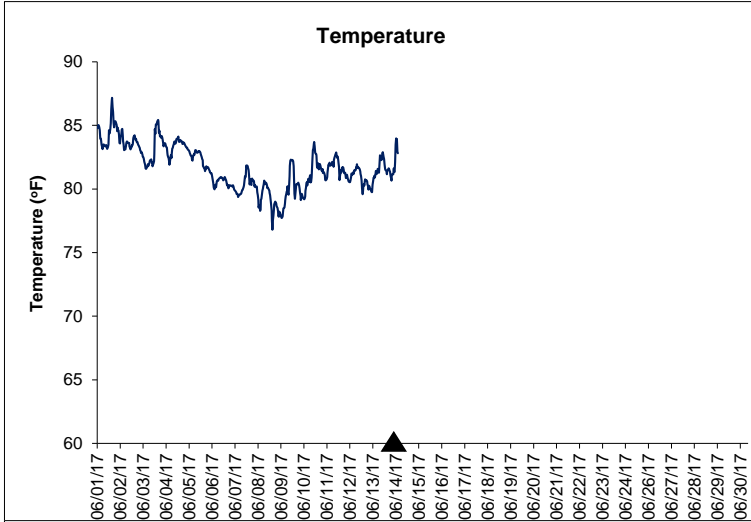

Dog Island Lease Area, Levy County June 2017

No Wind Data Available

▲ Monitoring Equipment Exchanged (sonde deployment)

Note: QA/QC limited to data deletion based on sonde error codes and pre- / post-calibration notes.