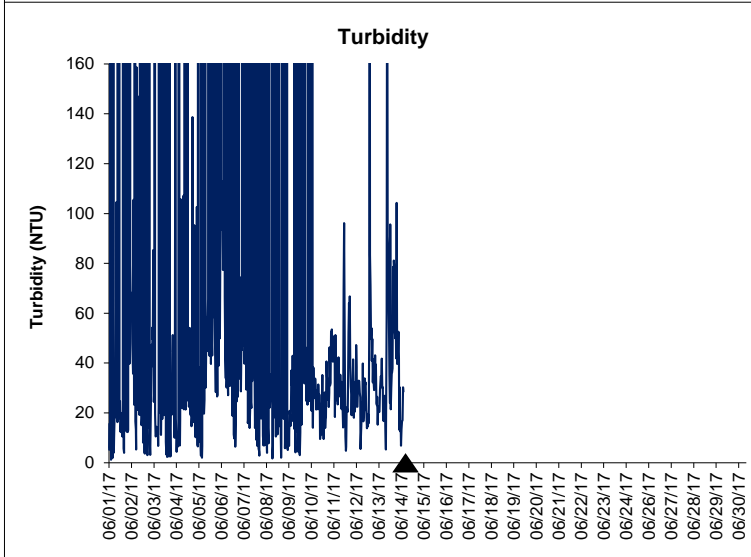

Dog Island Lease Area, Levy County June 2017

No Wind Data Available

▲ Monitoring Equipment Exchanged (sonde deployment)

Note: QA/QC limited to data deletion based on sonde error codes and pre- / post-calibration notes.