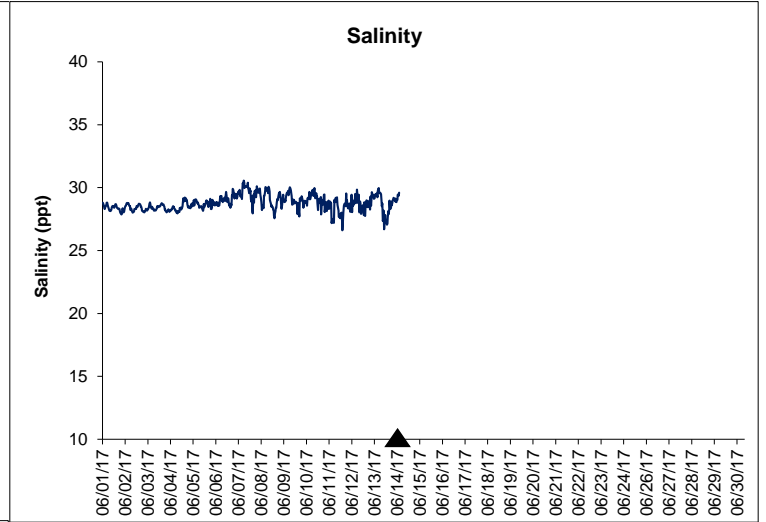

Dog Island Lease Area, Levy County June 2017

No Wind Data Available

▲ Monitoring Equipment Exchanged (sonde deployment)

Note: QA/QC limited to data deletion based on sonde error codes and pre- / post-calibration notes.