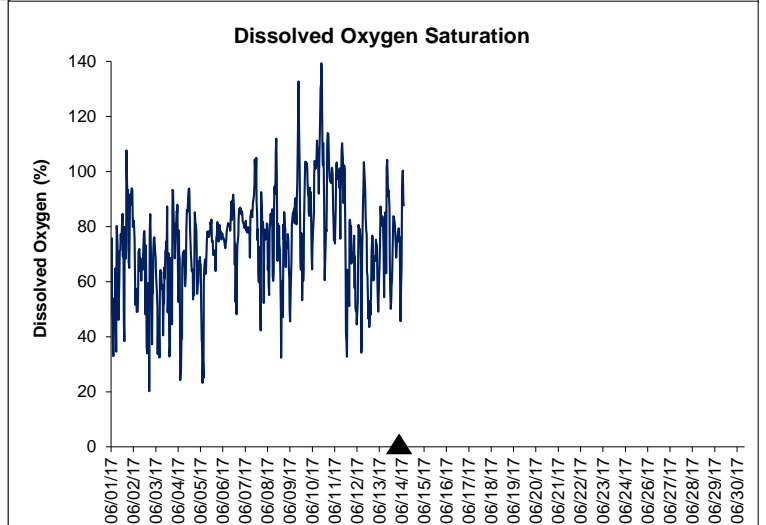

Dog Island Lease Area, Levy County June 2017

No Wind Data Available

▲ Monitoring Equipment Exchanged (sonde deployment)

Note: QA/QC limited to data deletion based on sonde error codes and pre- / post-calibration notes.