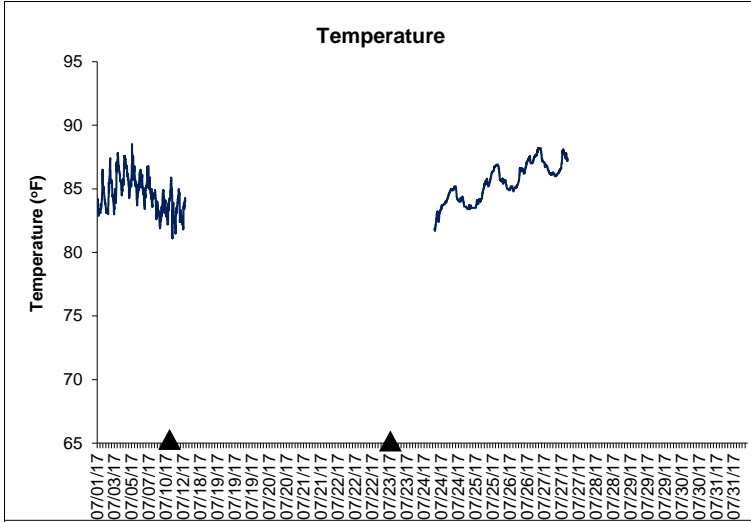

Dog Island Lease Area, Levy County July 2017

No Wind Data Available

▲ Monitoring Equipment Exchanged (sonde deployment)

Note: QA/QC limited to data deletion based on sonde error codes and pre- / post-calibration notes.