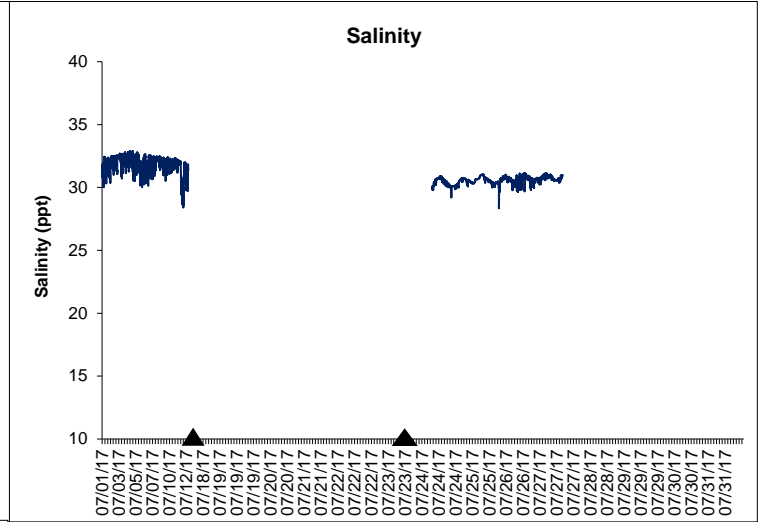

Dog Island Lease Area, Levy County July 2017

No Wind Data Available

▲ Monitoring Equipment Exchanged (sonde deployment)

Note: QA/QC limited to data deletion based on sonde error codes and pre- / post-calibration notes.