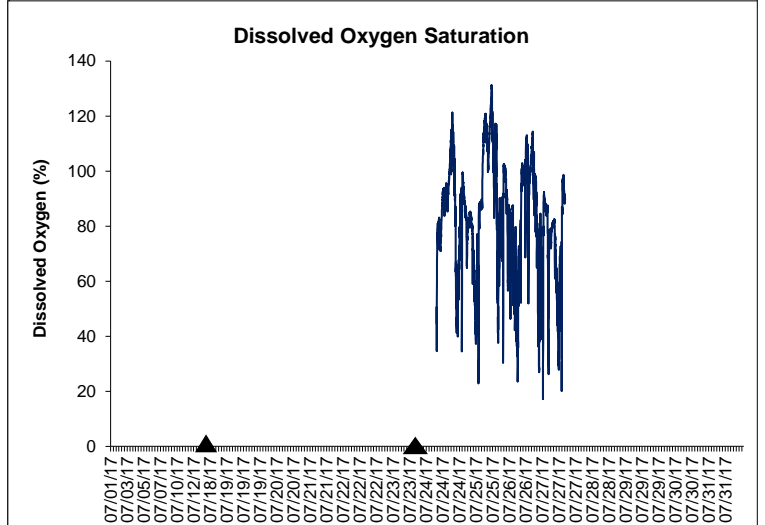

Dog Island Lease Area, Levy County July 2017

No Wind Data Available

▲ Monitoring Equipment Exchanged (sonde deployment)

Note: QA/QC limited to data deletion based on sonde error codes and pre- / post-calibration notes.