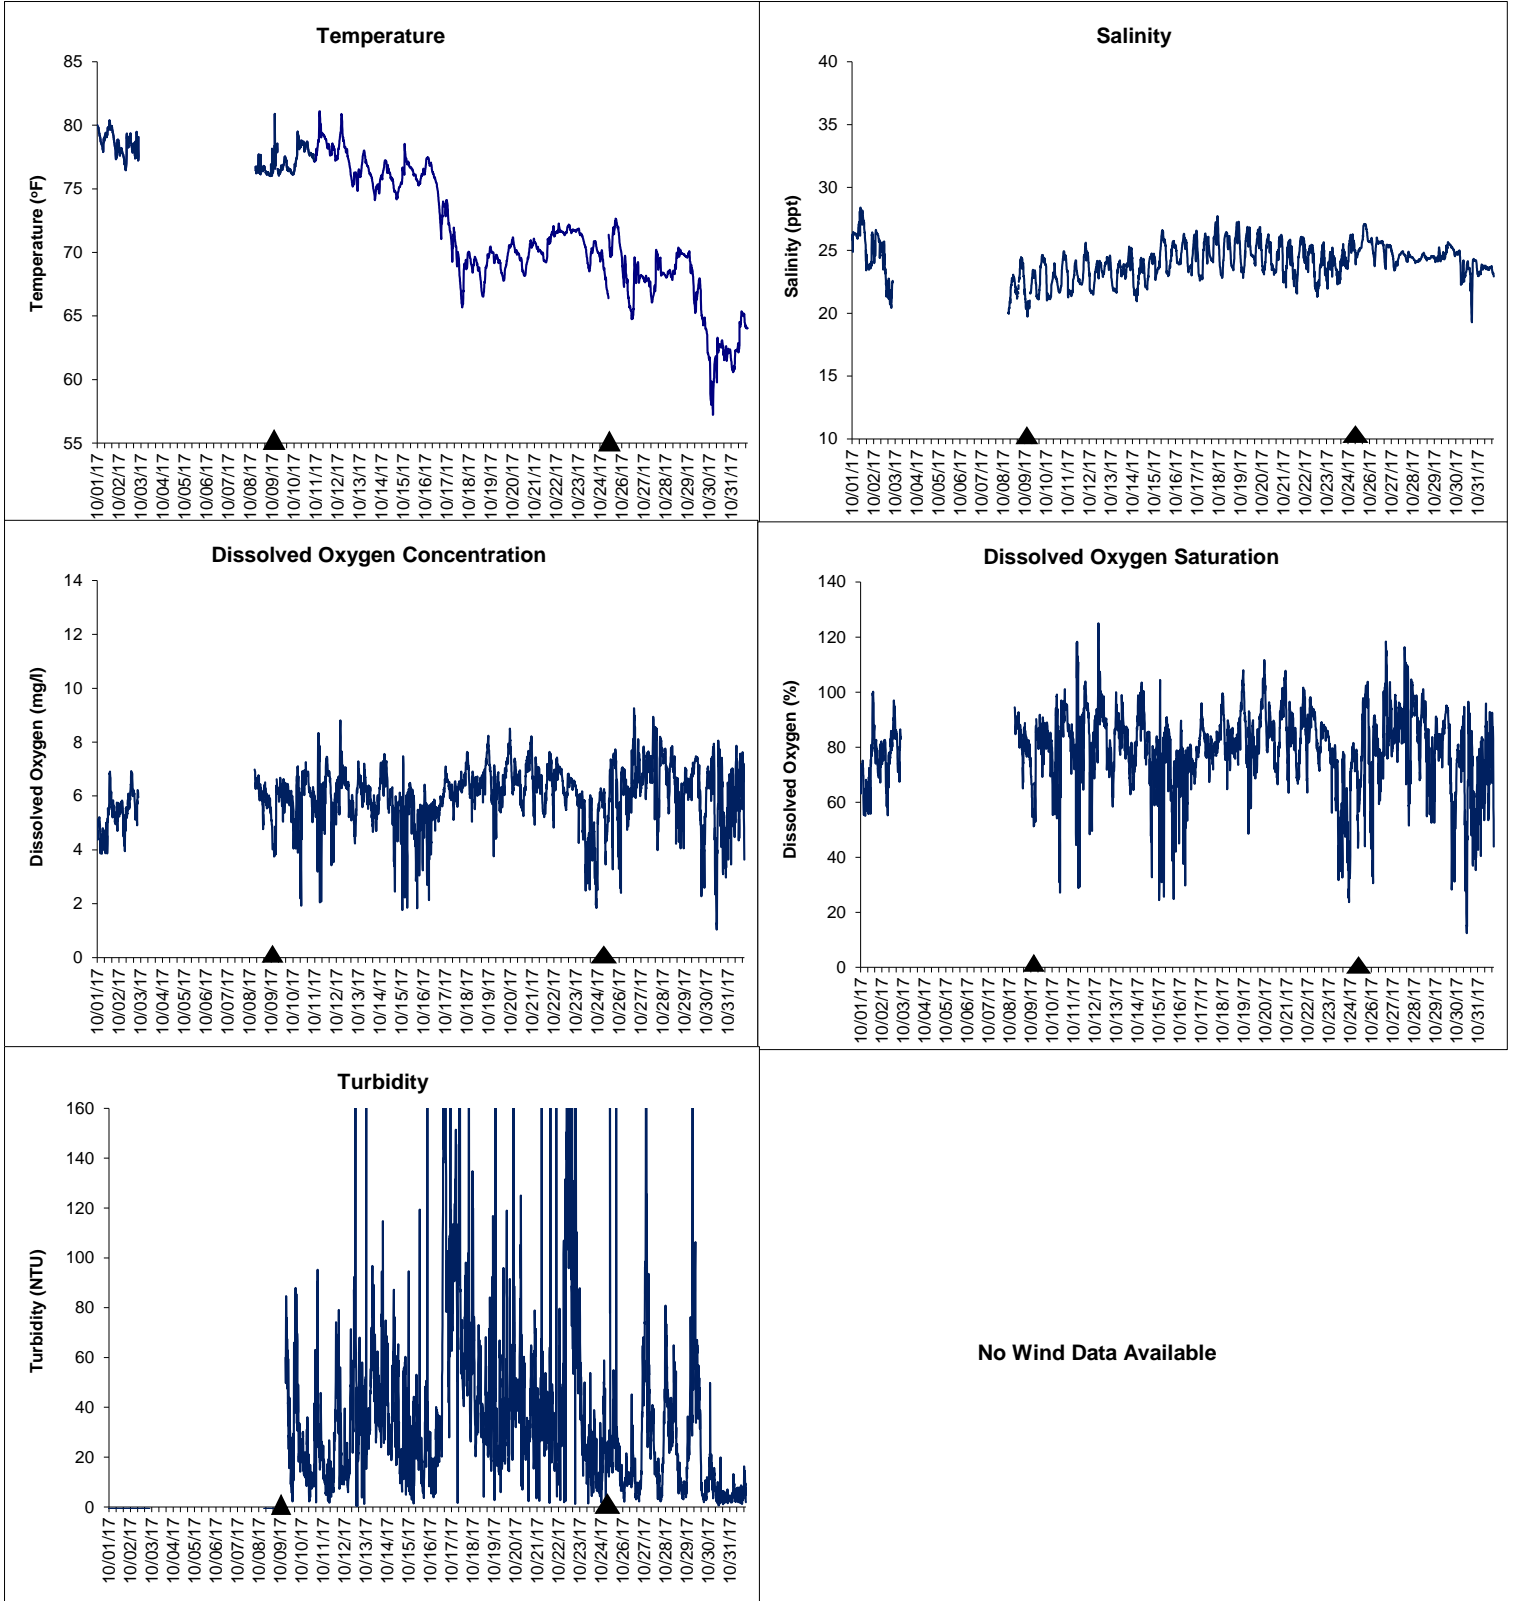

## Dog Island Lease Area, Levy County October 2017

▲ Monitoring Equipment Exchanged (sonde deployment)

**Note:** QA/QC limited to data deletion based on sonde error codes and pre- / post-calibration notes.