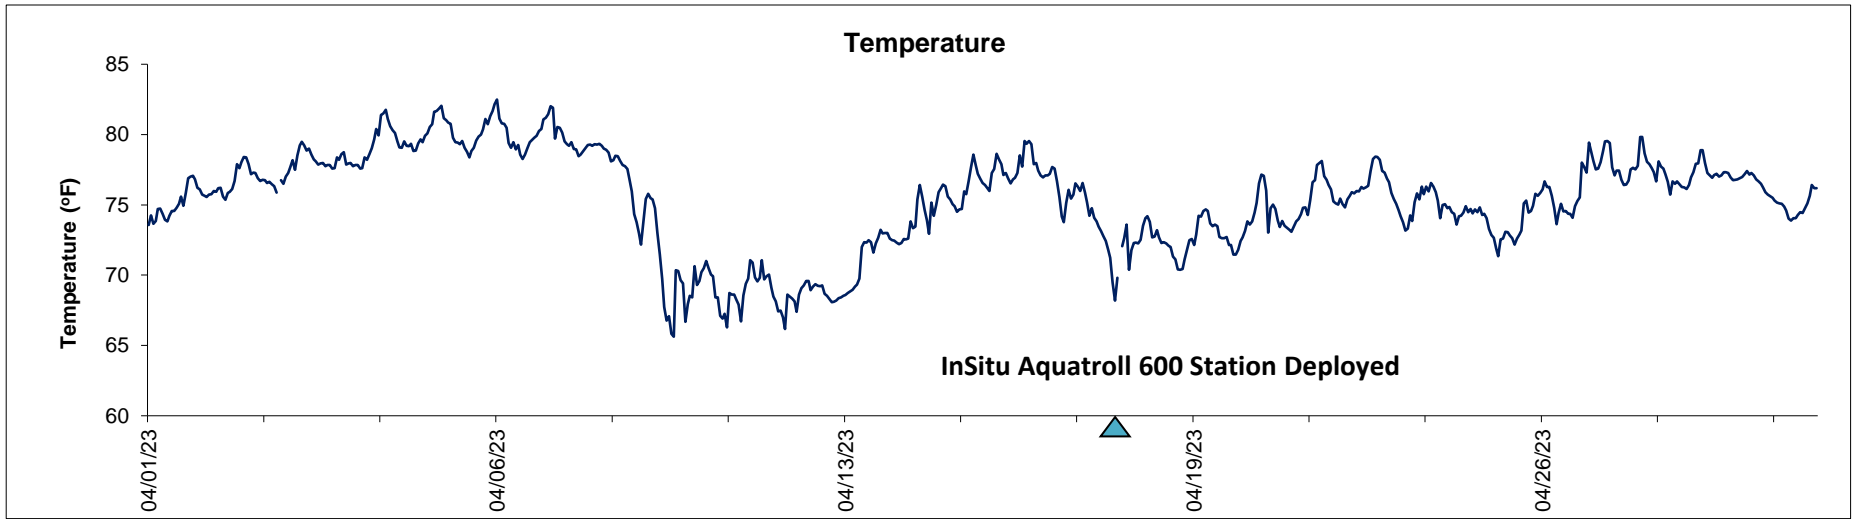

Dog Island Lease Area, Levy County Bioceanor / InSitu: April 2023

▲ Monitoring Equipment Cleaned

▲ **Note:** QA/QC limited to data deletion based on sonde error codes and pre- / post-calibration notes.