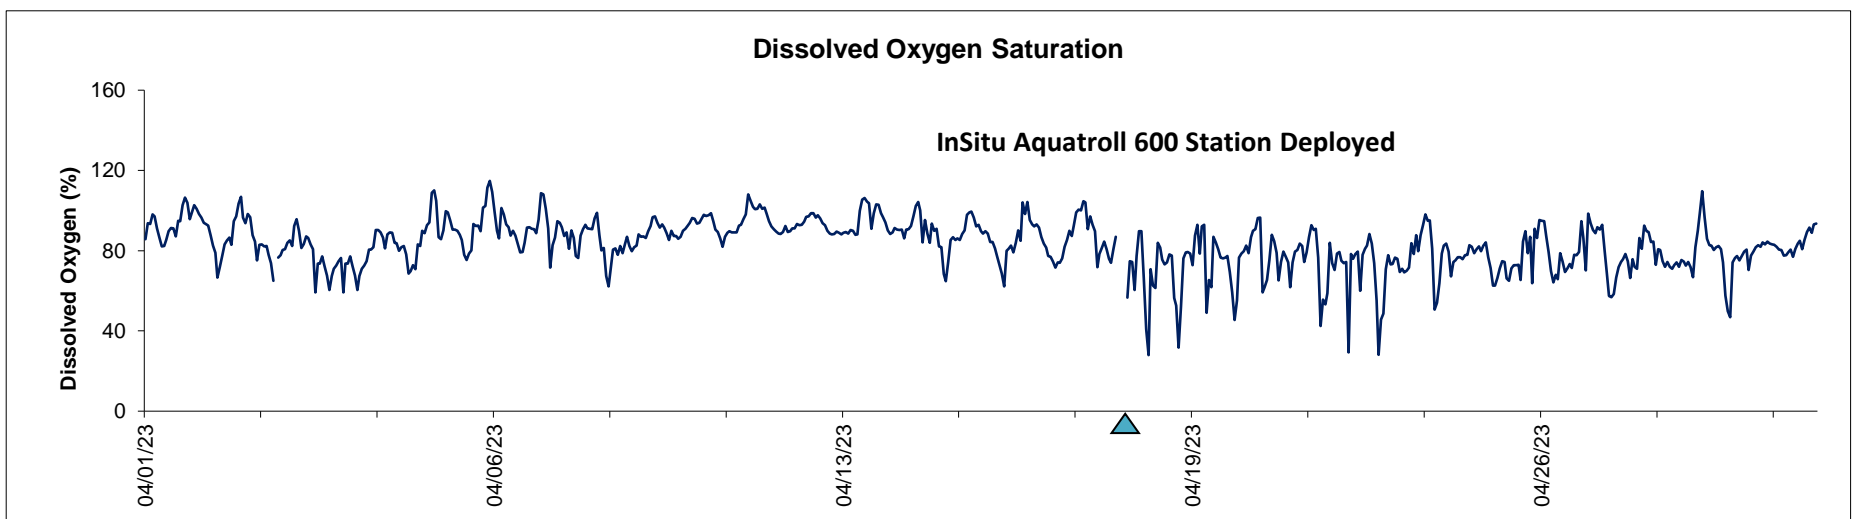

Dog Island Lease Area, Levy County Bioceanor / InSitu: April 2023

▲ Monitoring Equipment Cleaned

▲ **Note:** QA/QC limited to data deletion based on sonde error codes and pre- / post-calibration notes.