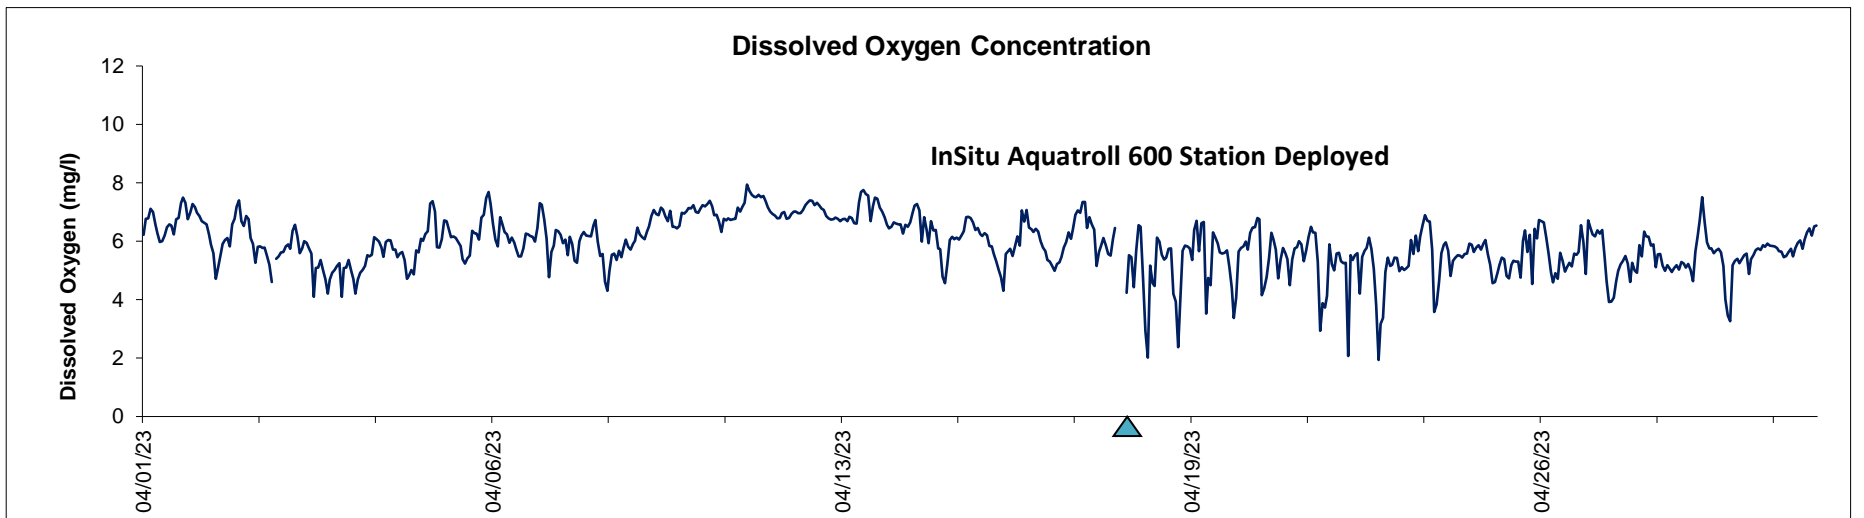

Dog Island Lease Area, Levy County Bioceanor / InSitu: April 2023

▲ Monitoring Equipment Cleaned

▲ **Note:** QA/QC limited to data deletion based on sonde error codes and pre- / post-calibration notes.