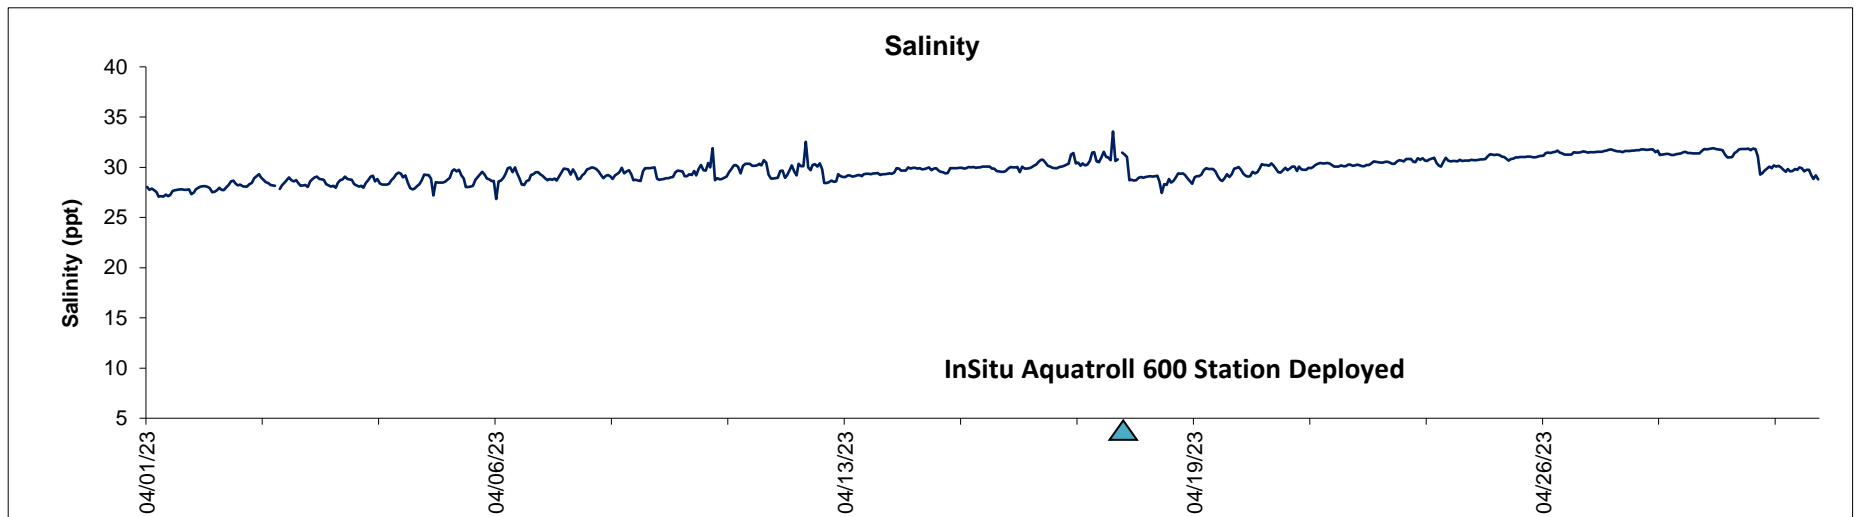

Dog Island Lease Area, Levy County Bioceanor / InSitu: April 2023

▲ Monitoring Equipment Cleaned

▲ **Note:** QA/QC limited to data deletion based on sonde error codes and pre- / post-calibration notes.