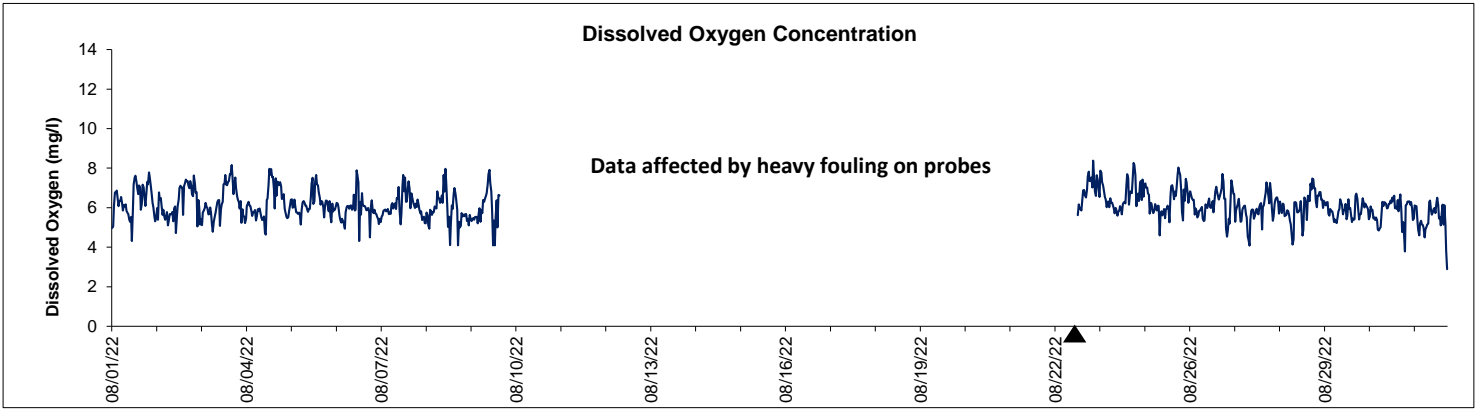

# Dog Island Lease Area, Levy County YSI August 2022

▲ Monitoring Equipment Exchanged (sonde deployment)

**Note:** QA/QC limited to data deletion based on sonde error codes and pre- / post-calibration notes.