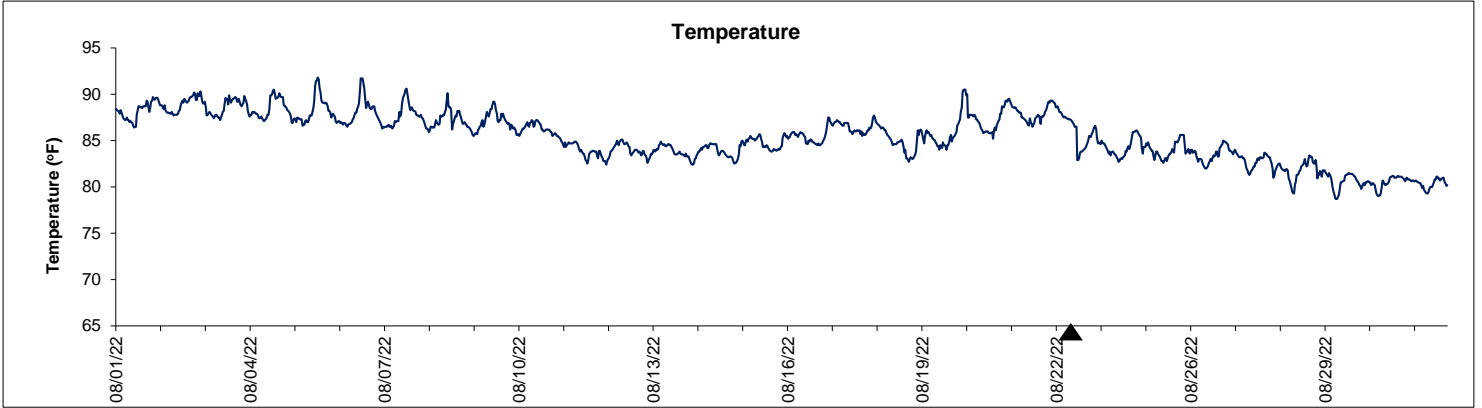

# Dog Island Lease Area, Levy County YSI August 2022

▲ Monitoring Equipment Exchanged (sonde deployment)

**Note:** QA/QC limited to data deletion based on sonde error codes and pre- / post-calibration notes.