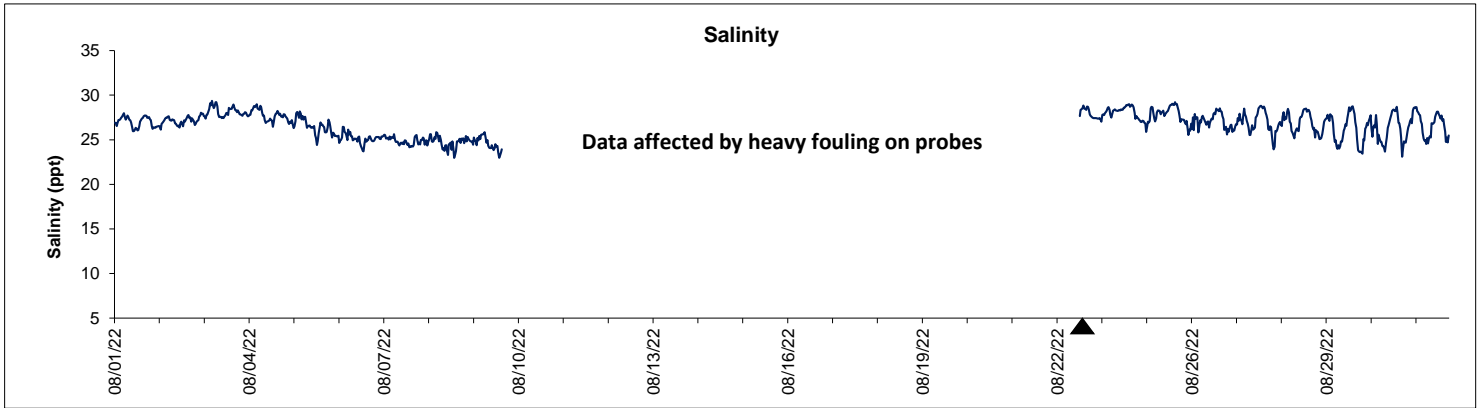

# Dog Island Lease Area, Levy County YSI August 2022

▲ Monitoring Equipment Exchanged (sonde deployment)

**Note:** QA/QC limited to data deletion based on sonde error codes and pre- / post-calibration notes.