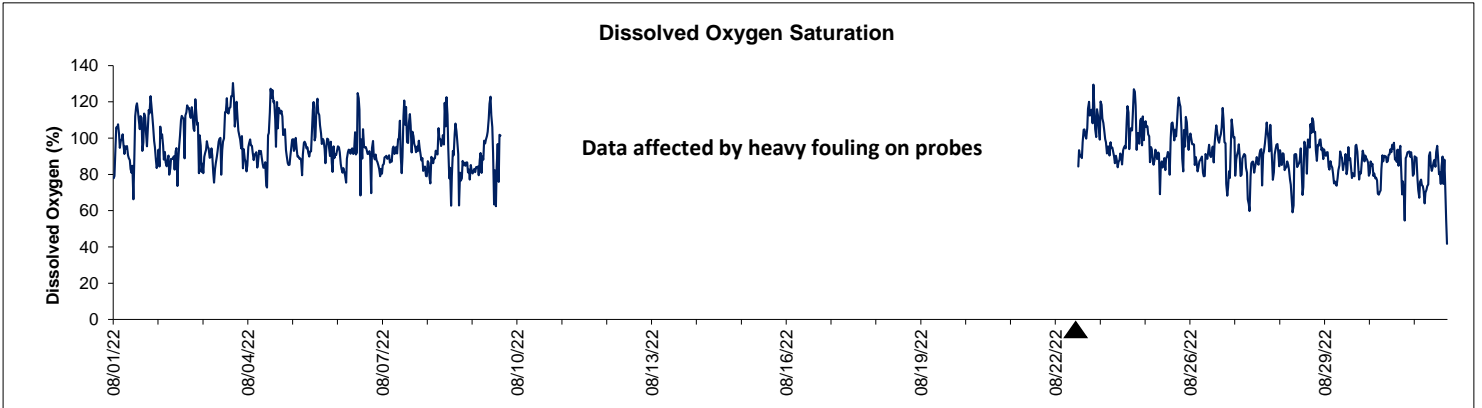

# Dog Island Lease Area, Levy County YSI August 2022

▲ Monitoring Equipment Exchanged (sonde deployment)

**Note:** QA/QC limited to data deletion based on sonde error codes and pre- / post-calibration notes.