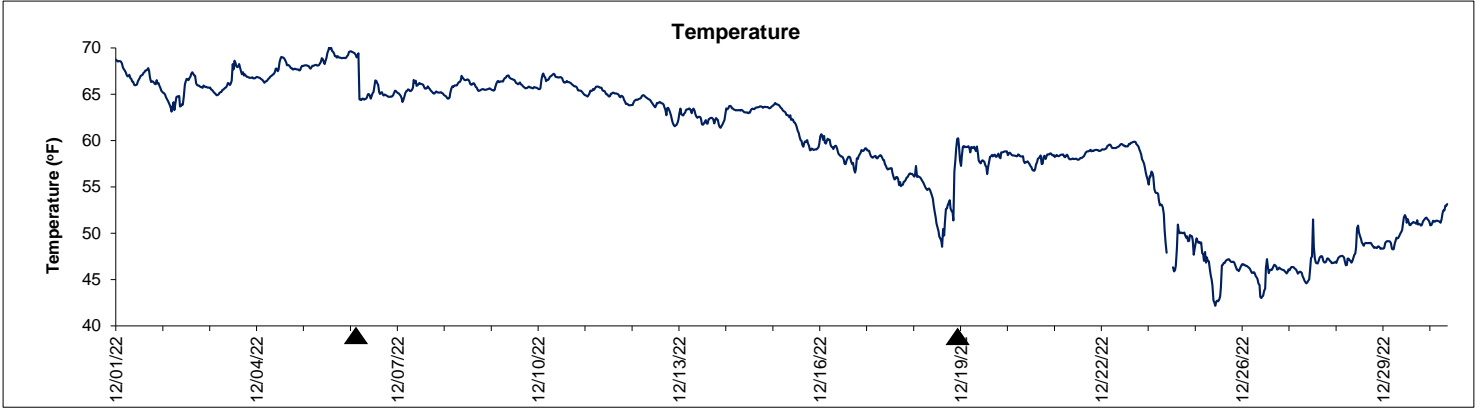

# Dog Island Lease Area, Levy County YSI December 2022

▲ Monitoring Equipment Exchanged (sonde deployment)

**Note:** QA/QC limited to data deletion based on sonde error codes and pre- / post-calibration notes.