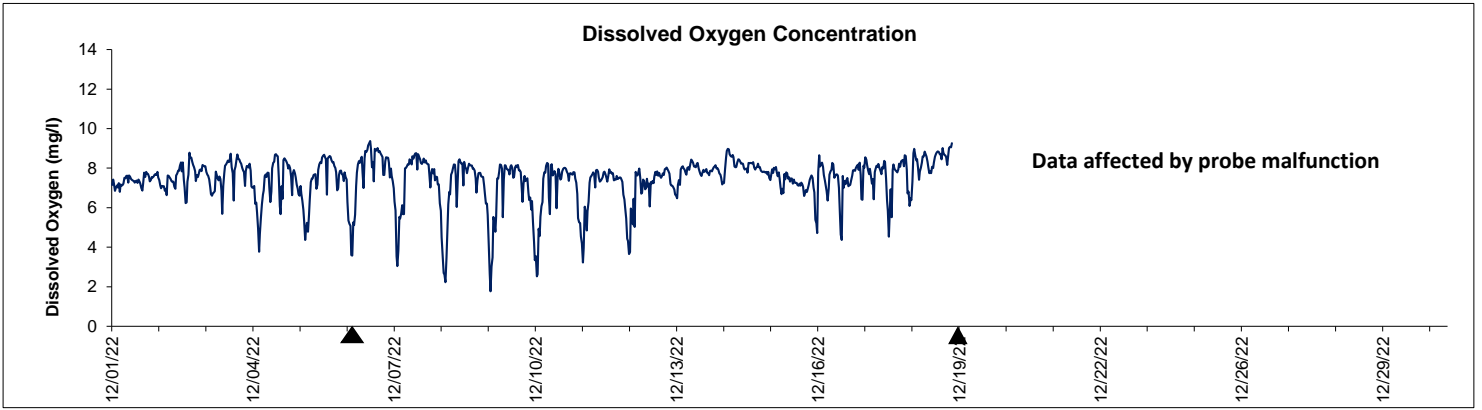

# Dog Island Lease Area, Levy County YSI December 2022

▲ Monitoring Equipment Exchanged (sonde deployment)

**Note:** QA/QC limited to data deletion based on sonde error codes and pre- / post-calibration notes.