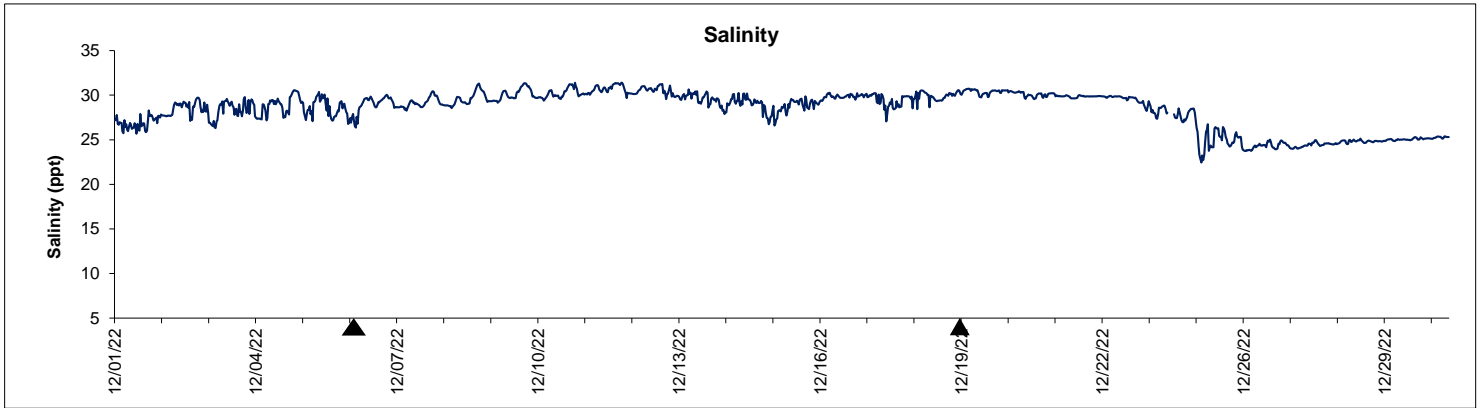

# Dog Island Lease Area, Levy County YSI December 2022

▲ Monitoring Equipment Exchanged (sonde deployment)

**Note:** QA/QC limited to data deletion based on sonde error codes and pre- / post-calibration notes.