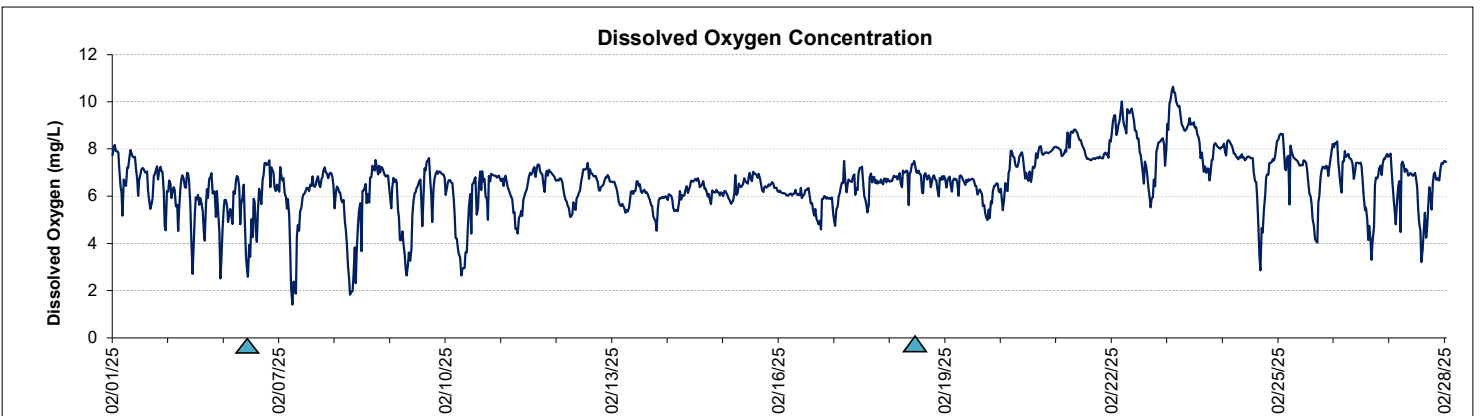

# Dog Island Lease Area, Levy County February 2025

▲ Monitoring Equipment Cleaned

▲ Monitoring Equipment Exchanged (sonde deployment)

**Note:** QA/QC limited to data deletion based on sonde error codes and pre- / post-calibration notes.