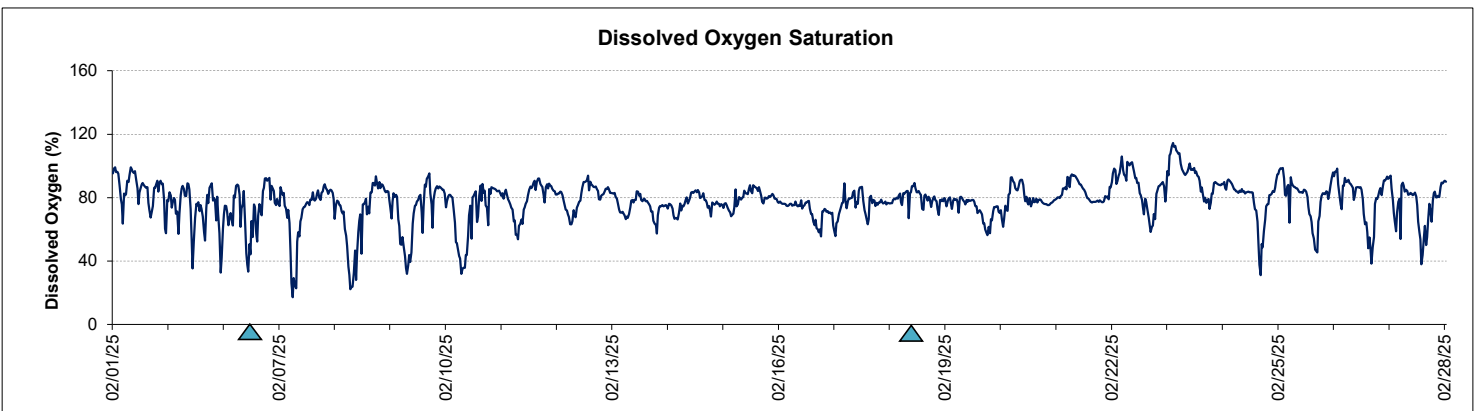

# Dog Island Lease Area, Levy County February 2025

▲ Monitoring Equipment Cleaned

▲ Monitoring Equipment Exchanged (sonde deployment)

**Note:** QA/QC limited to data deletion based on sonde error codes and pre- / post-calibration notes.