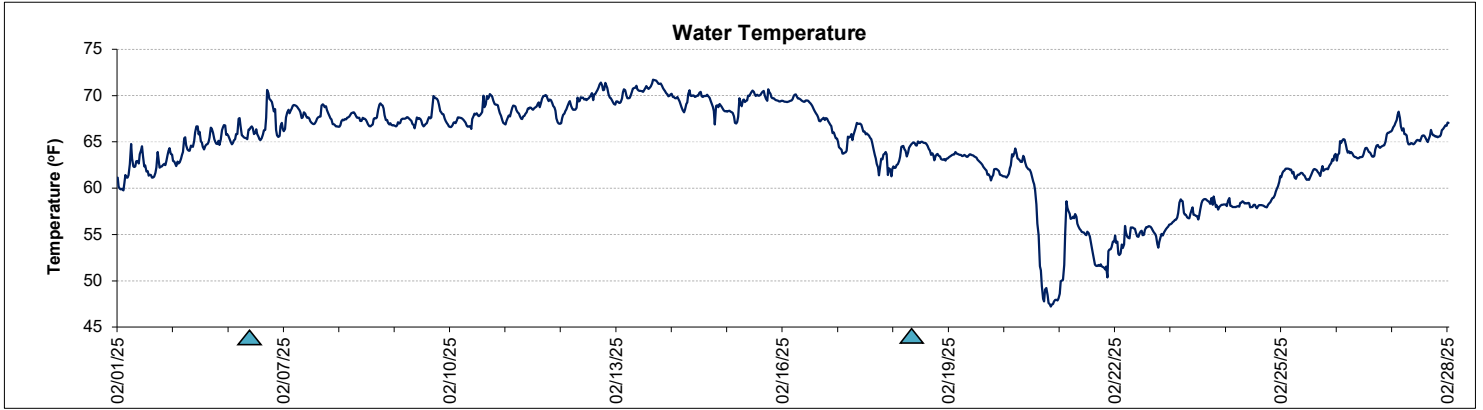

# Dog Island Lease Area, Levy County February 2025

▲ Monitoring Equipment Cleaned

▲ Monitoring Equipment Exchanged (sonde deployment)

**Note:** QA/QC limited to data deletion based on sonde error codes and pre- / post-calibration notes.