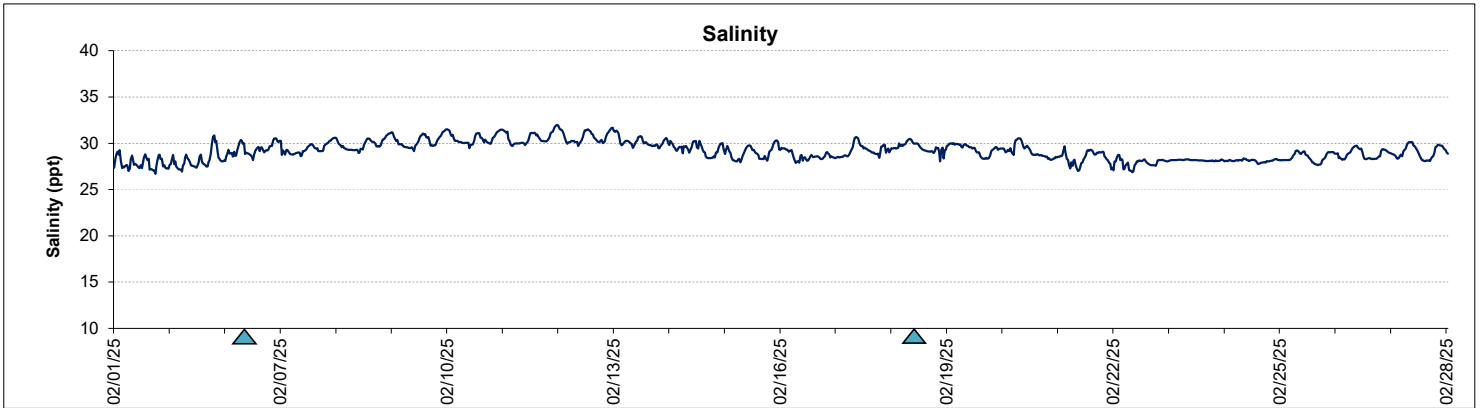

# Dog Island Lease Area, Levy County February 2025

▲ Monitoring Equipment Cleaned

▲ Monitoring Equipment Exchanged (sonde deployment)

**Note:** QA/QC limited to data deletion based on sonde error codes and pre- / post-calibration notes.