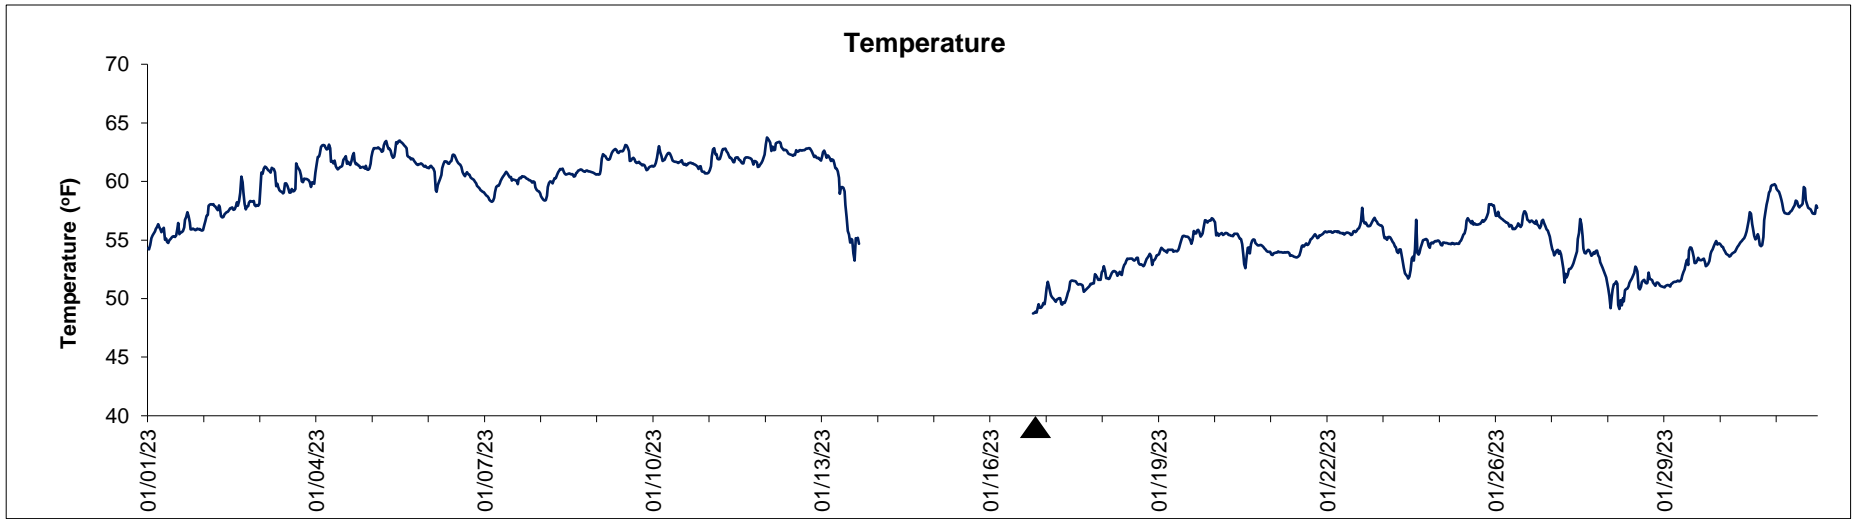

Dog Island Lease Area, Levy County

YSI: January 2023

▲ Monitoring Equipment Exchanged (sonde deployment)

Note: QA/QC limited to data deletion based on sonde error codes and pre- / post-calibration notes.