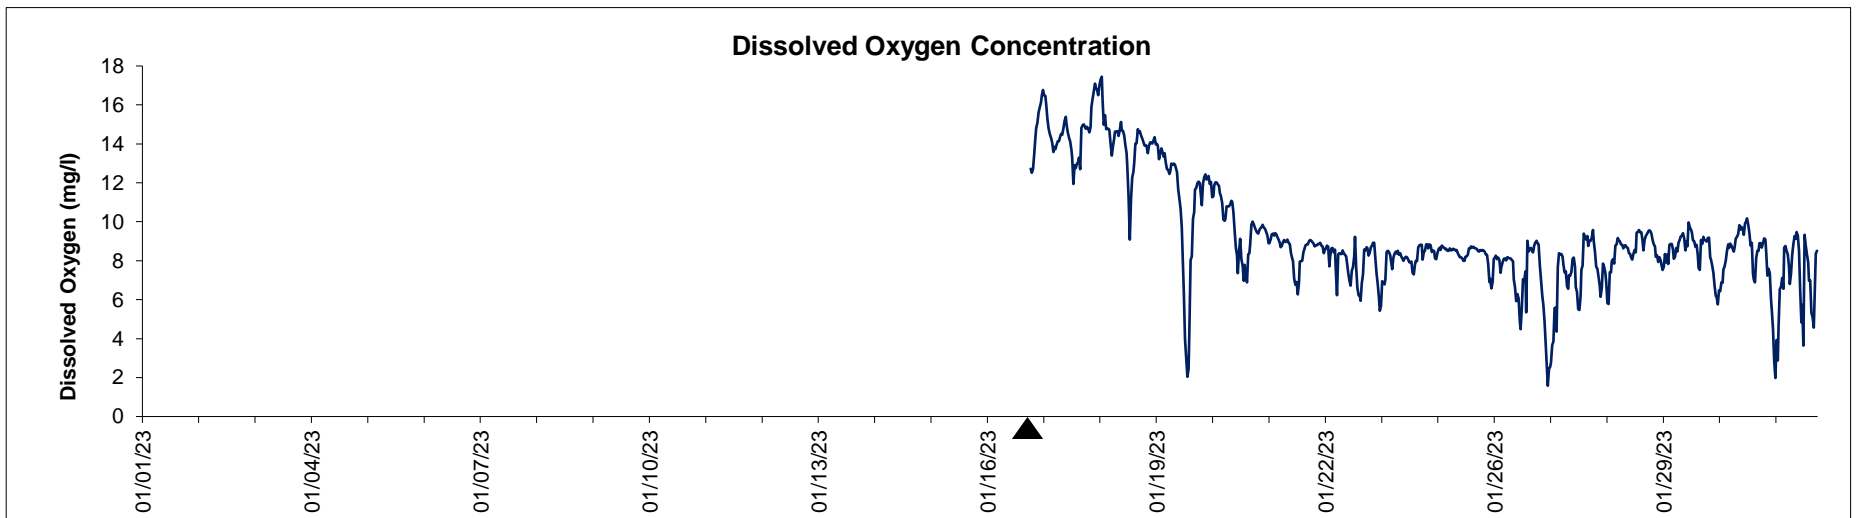

Dog Island Lease Area, Levy County

YSI: January 2023

▲ Monitoring Equipment Exchanged (sonde deployment)

Note: QA/QC limited to data deletion based on sonde error codes and pre- / post-calibration notes.