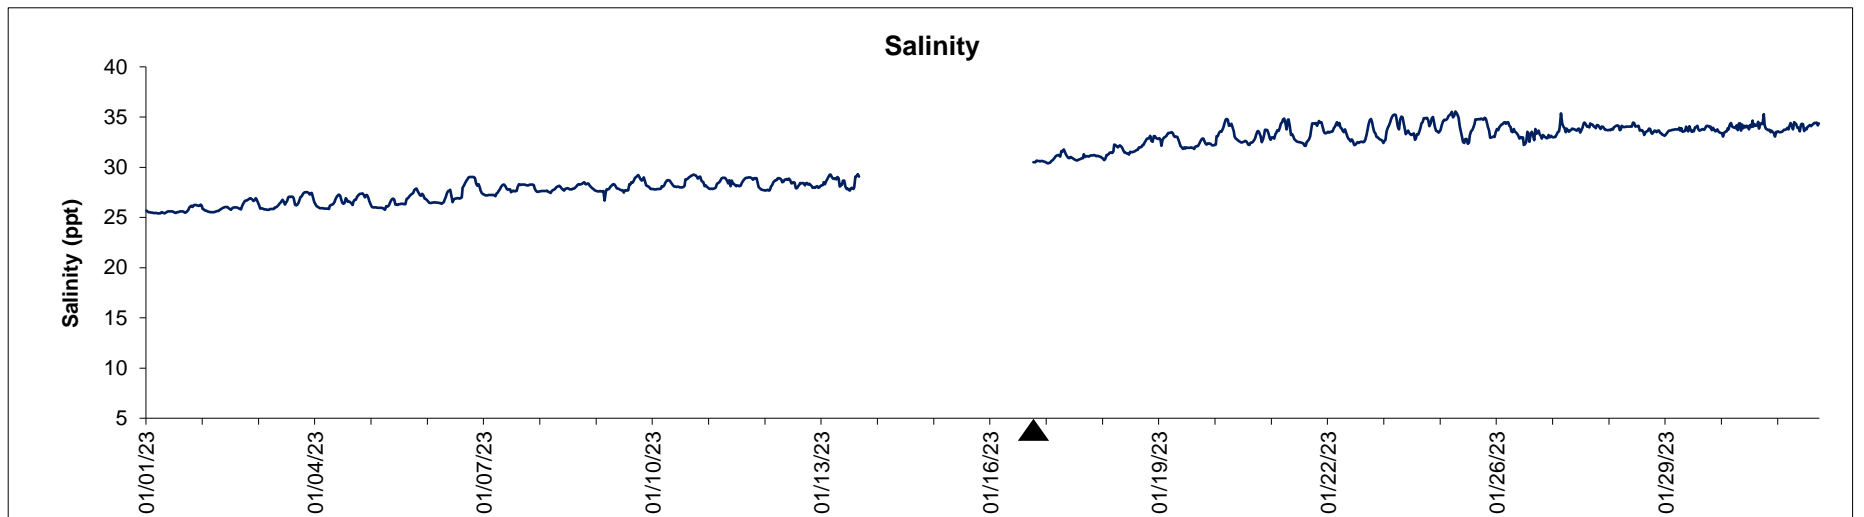

Dog Island Lease Area, Levy County

YSI: January 2023

▲ Monitoring Equipment Exchanged (sonde deployment)

Note: QA/QC limited to data deletion based on sonde error codes and pre- / post-calibration notes.