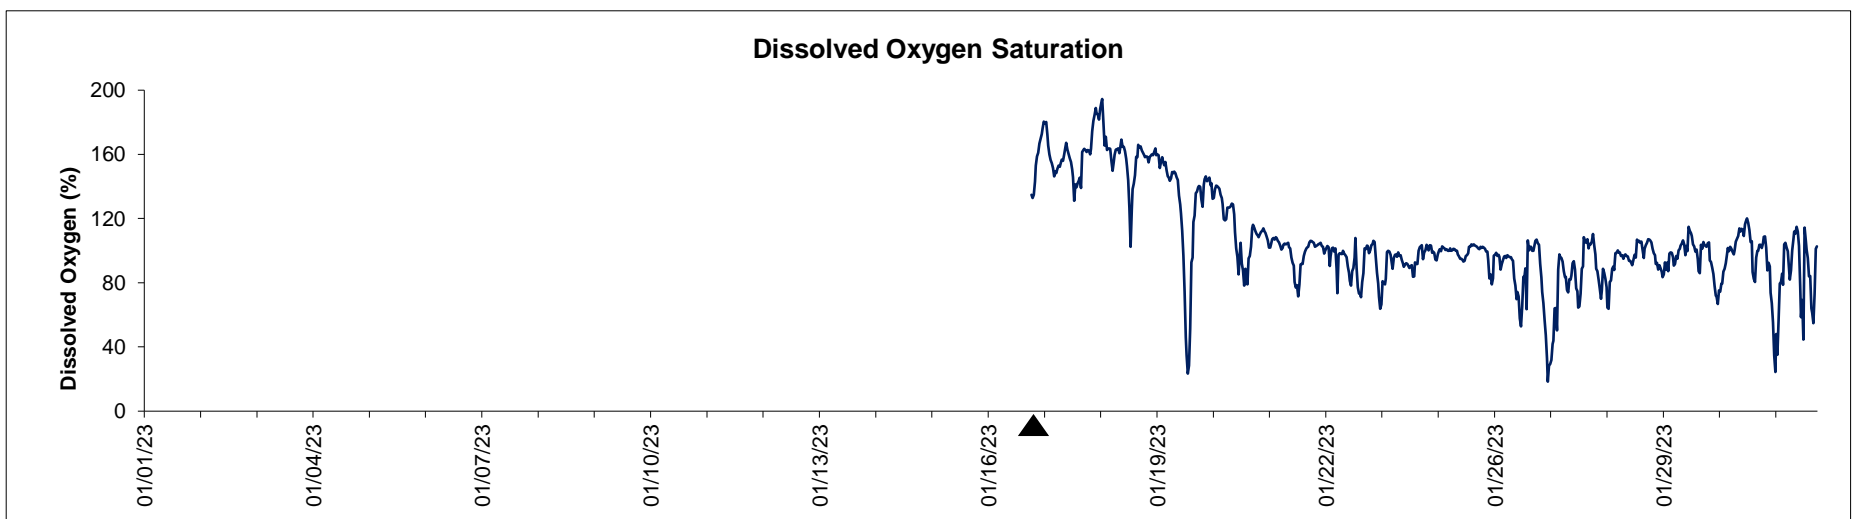

Dog Island Lease Area, Levy County

YSI: January 2023

▲ Monitoring Equipment Exchanged (sonde deployment)

Note: QA/QC limited to data deletion based on sonde error codes and pre- / post-calibration notes.