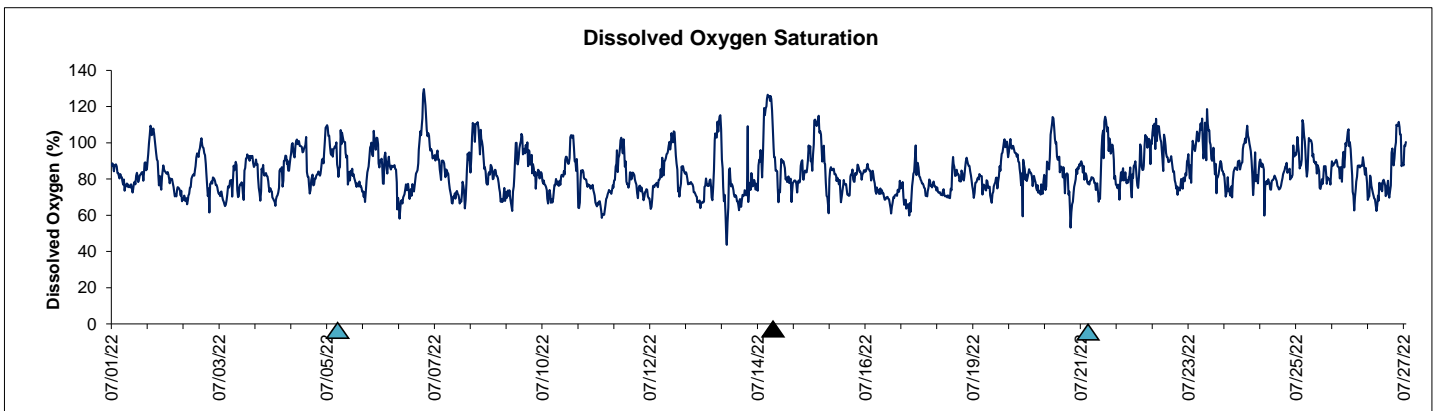

Dog Island Lease Area, Levy County Bioceanor: July 2022

▲ Monitoring Equipment Cleaned

▲ Monitoring Equipment Exchanged (sonde deployment)

Note: QA/QC limited to data deletion based on sonde error codes and pre- / post-calibration notes.

Dog Island Lease Area, Levy County Bioceanor: July 2022

▲ Monitoring Equipment Exchanged (sonde deployment)

Note: QA/QC limited to data deletion based on sonde error codes and pre- / post-calibration notes.