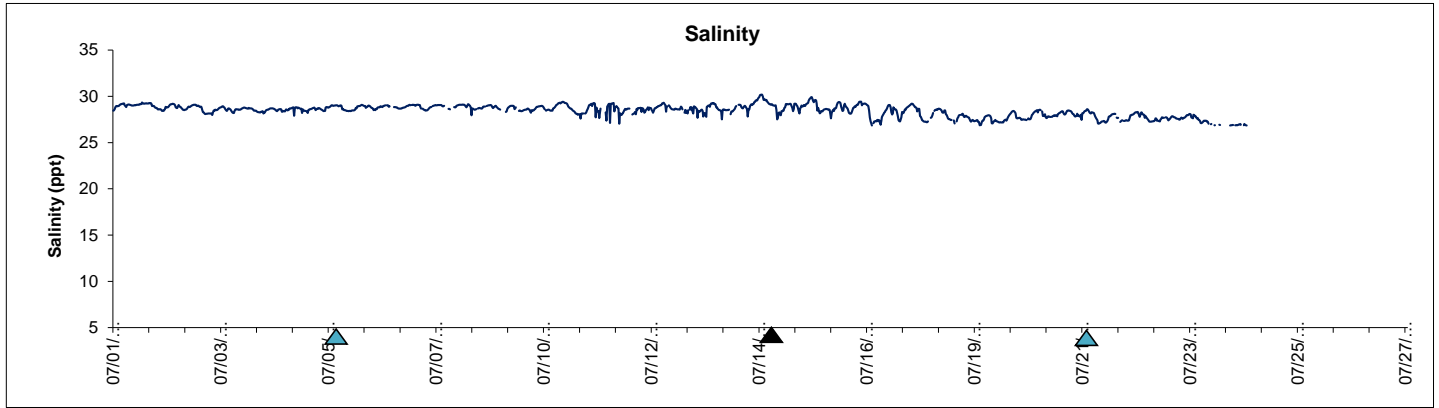

Dog Island Lease Area, Levy County Bioceanor: July 2022

▲ Monitoring Equipment Cleaned

▲ Monitoring Equipment Exchanged (sonde deployment)

Note: QA/QC limited to data deletion based on sonde error codes and pre- / post-calibration notes.

Dog Island Lease Area, Levy County Bioceanor: July 2022

▲ Monitoring Equipment Exchanged (sonde deployment)

Note: QA/QC limited to data deletion based on sonde error codes and pre- / post-calibration notes.