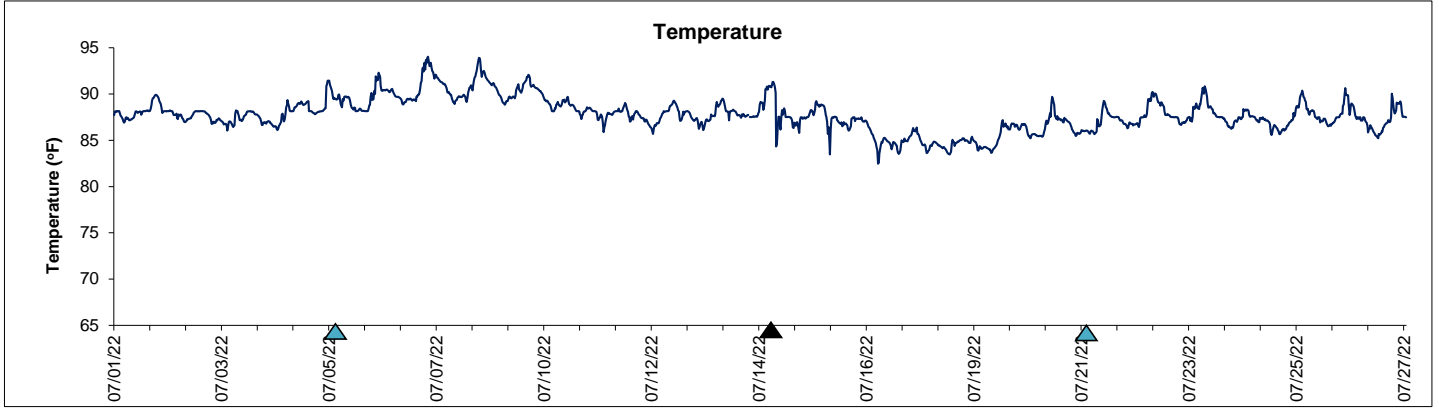

Dog Island Lease Area, Levy County Bioceanor: July 2022

▲ Monitoring Equipment Cleaned

▲ Monitoring Equipment Exchanged (sonde deployment)

Note: QA/QC limited to data deletion based on sonde error codes and pre- / post-calibration notes.

Dog Island Lease Area, Levy County Bioceanor: July 2022

▲ Monitoring Equipment Exchanged (sonde deployment)

Note: QA/QC limited to data deletion based on sonde error codes and pre- / post-calibration notes.