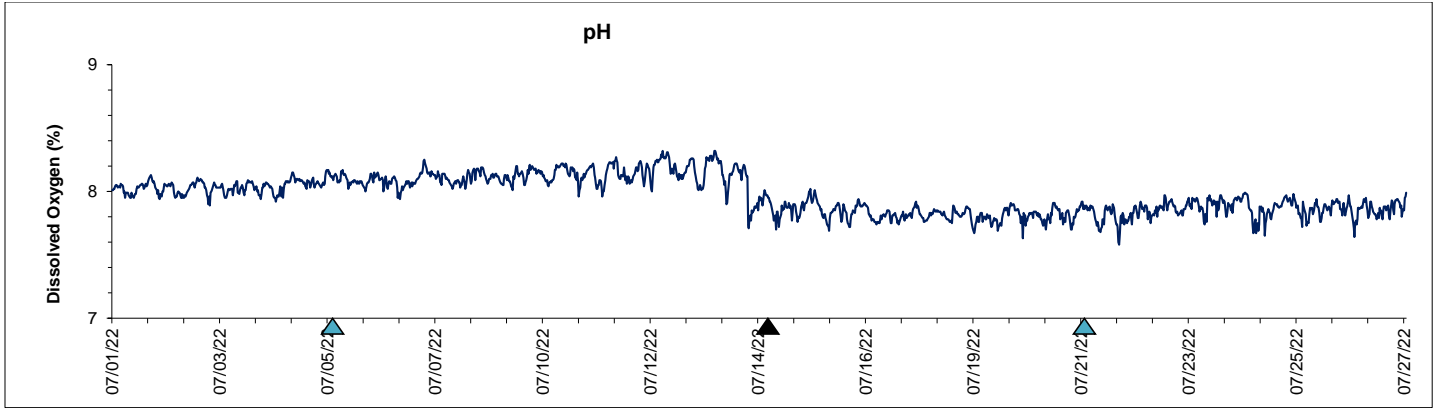

Dog Island Lease Area, Levy County Bioceanor: July 2022

▲ Monitoring Equipment Cleaned

▲ Monitoring Equipment Exchanged (sonde deployment)

Note: QA/QC limited to data deletion based on sonde error codes and pre- / post-calibration notes.

Dog Island Lease Area, Levy County Bioceanor: July 2022

▲ Monitoring Equipment Exchanged (sonde deployment)

Note: QA/QC limited to data deletion based on sonde error codes and pre- / post-calibration notes.