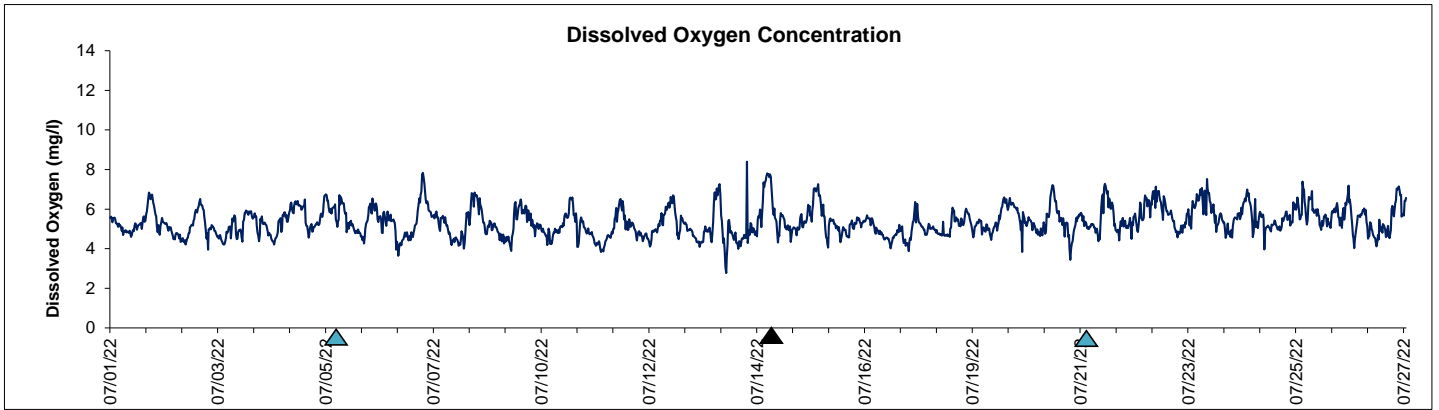

Dog Island Lease Area, Levy County Bioceanor: July 2022

▲ Monitoring Equipment Cleaned

▲ Monitoring Equipment Exchanged (sonde deployment)

Note: QA/QC limited to data deletion based on sonde error codes and pre- / post-calibration notes.

Dog Island Lease Area, Levy County Bioceanor: July 2022

▲ Monitoring Equipment Exchanged (sonde deployment)

Note: QA/QC limited to data deletion based on sonde error codes and pre- / post-calibration notes.