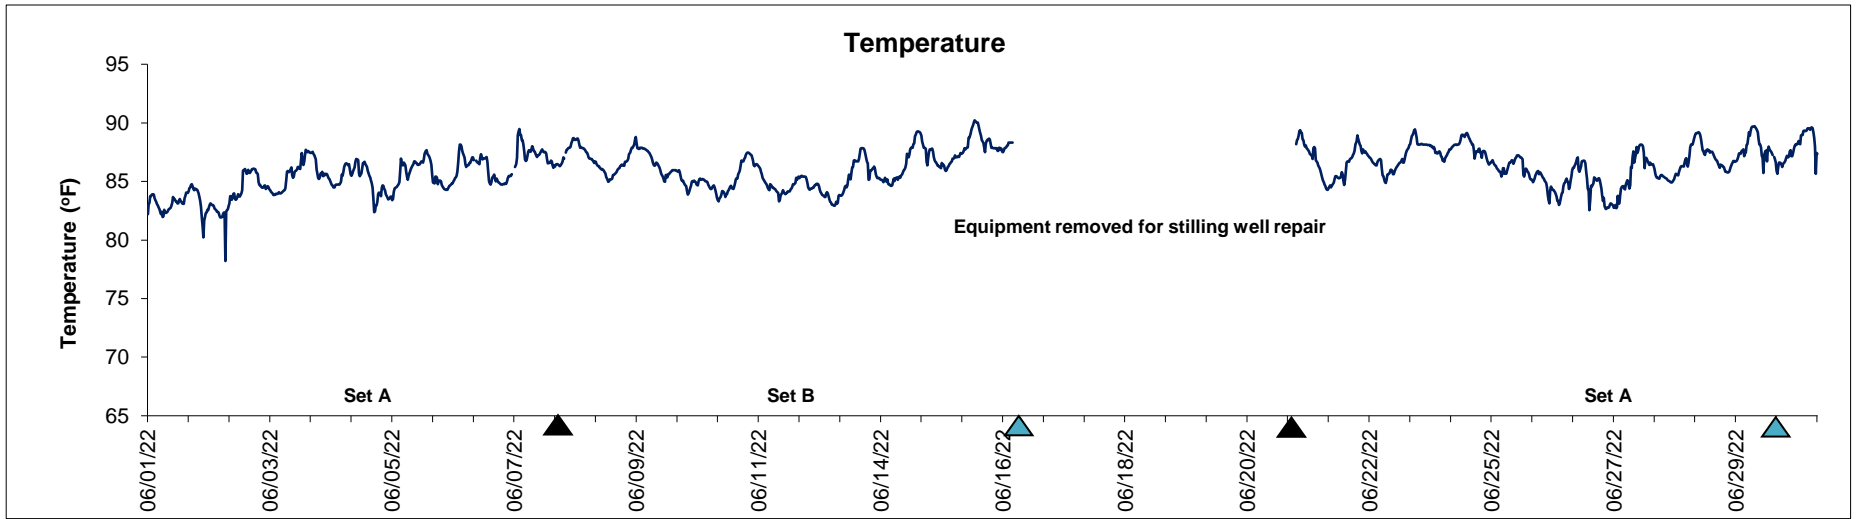

Dog Island Lease Area, Levy County Bioceanor: June 2022

▲ Monitoring Equipment Cleaned
 ▲ Monitoring Equipment Exchanged (sonde deployment)

Note: QA/QC limited to data deletion based on sonde error codes and pre- / post-calibration notes.

Dog Island Lease Area, Levy County Bioceanor: June 2022

▲ Monitoring Equipment Exchanged (sonde deployment)

Note: QA/QC limited to data deletion based on sonde error codes and pre- / post-calibration notes.