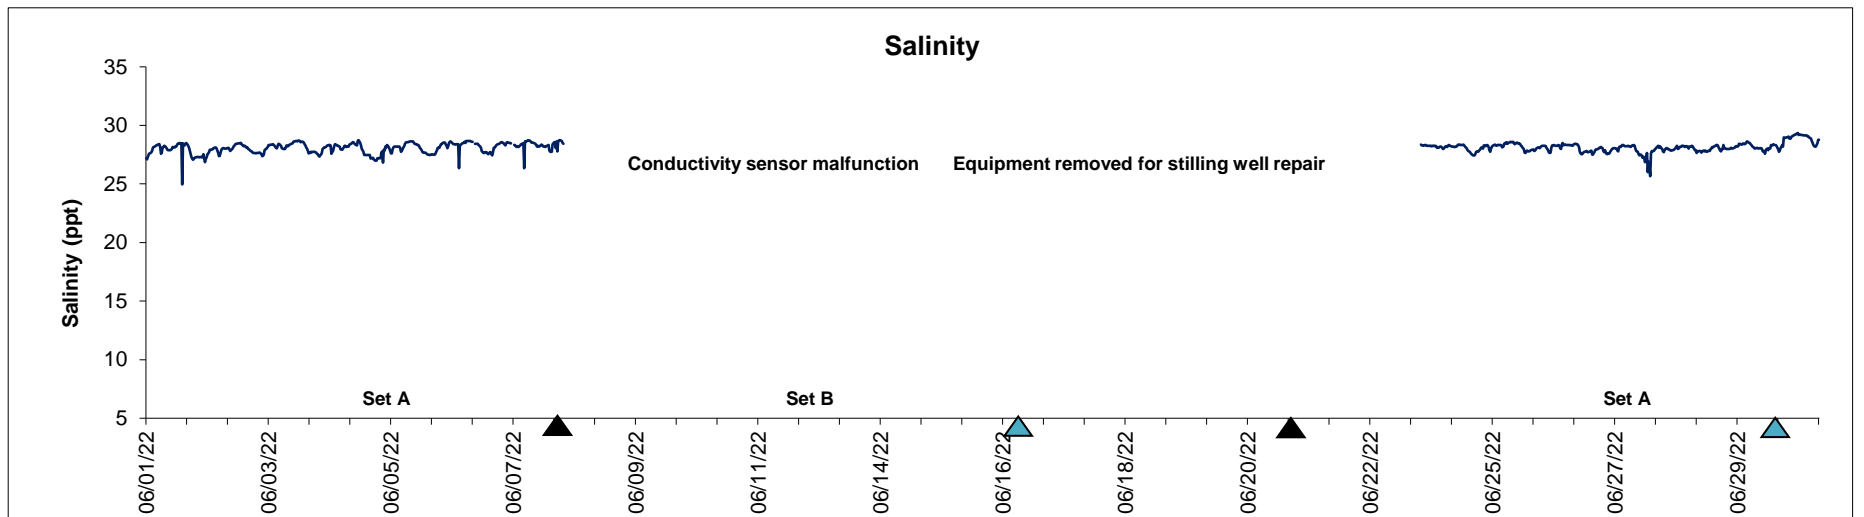

Dog Island Lease Area, Levy County Bioceanor: June 2022

▲ Monitoring Equipment Cleaned
 ▲ Monitoring Equipment Exchanged (sonde deployment)

Note: QA/QC limited to data deletion based on sonde error codes and pre- / post-calibration notes.

Dog Island Lease Area, Levy County Bioceanor: June 2022

▲ Monitoring Equipment Exchanged (sonde deployment)

Note: QA/QC limited to data deletion based on sonde error codes and pre- / post-calibration notes.