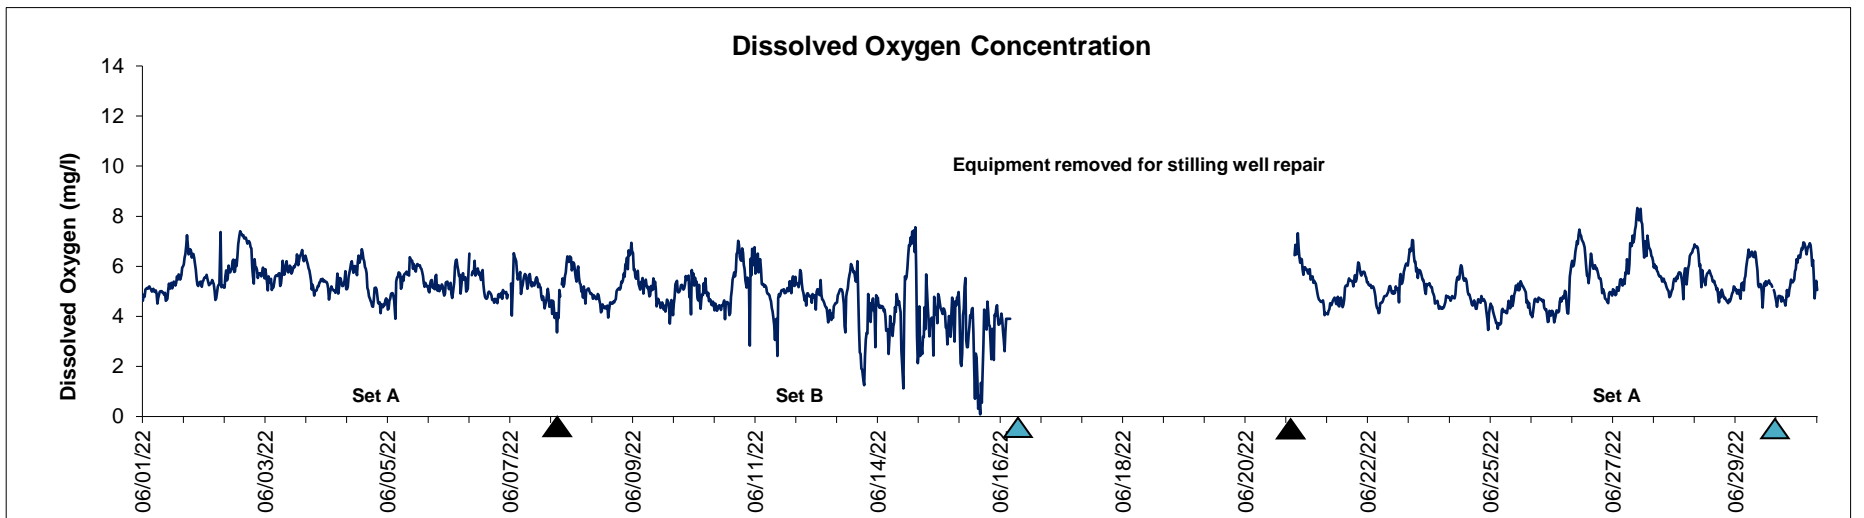

Dog Island Lease Area, Levy County Bioceanor: June 2022

▲ Monitoring Equipment Cleaned
 ▲ Monitoring Equipment Exchanged (sonde deployment)

Note: QA/QC limited to data deletion based on sonde error codes and pre- / post-calibration notes.

Dog Island Lease Area, Levy County Bioceanor: June 2022

▲ Monitoring Equipment Exchanged (sonde deployment)

Note: QA/QC limited to data deletion based on sonde error codes and pre- / post-calibration notes.