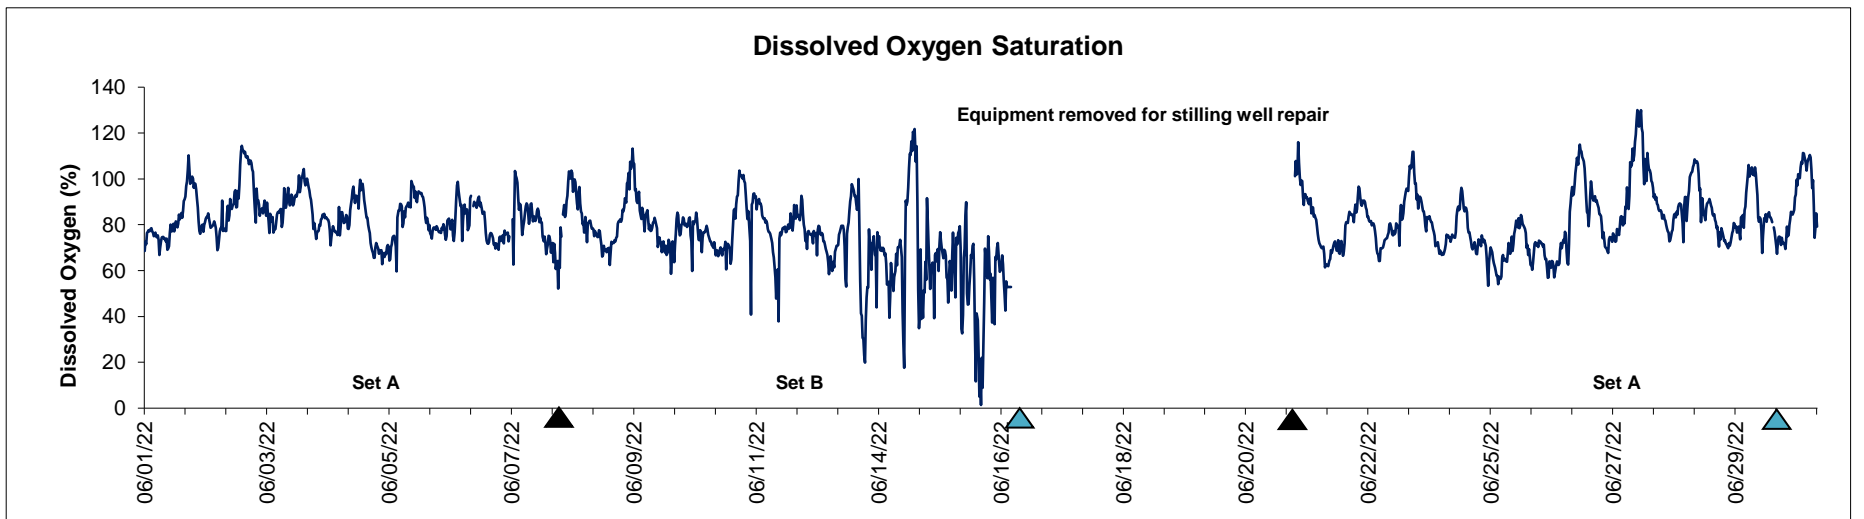

Dog Island Lease Area, Levy County Bioceanor: June 2022

▲ Monitoring Equipment Cleaned
 ▲ Monitoring Equipment Exchanged (sonde deployment)

Note: QA/QC limited to data deletion based on sonde error codes and pre- / post-calibration notes.

Dog Island Lease Area, Levy County Bioceanor: June 2022

▲ Monitoring Equipment Exchanged (sonde deployment)

Note: QA/QC limited to data deletion based on sonde error codes and pre- / post-calibration notes.