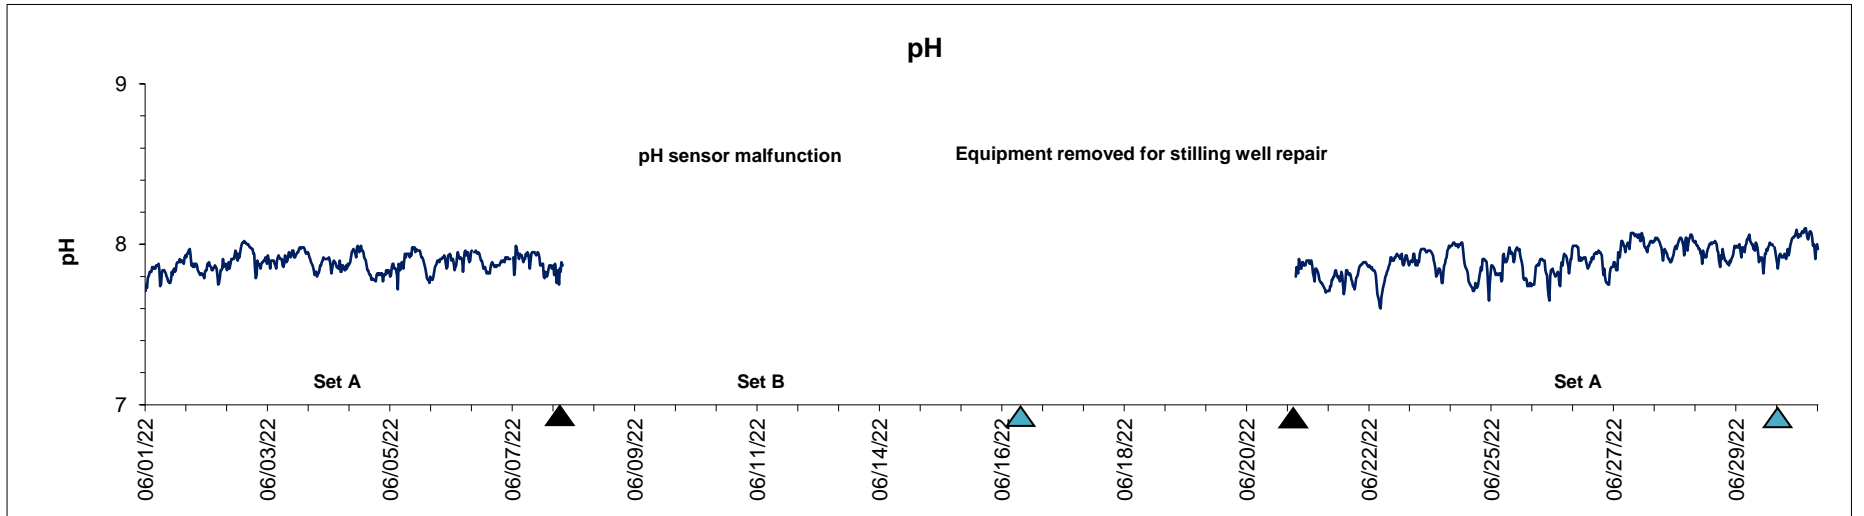

Dog Island Lease Area, Levy County Bioceanor: June 2022

▲ Monitoring Equipment Cleaned
 ▲ Monitoring Equipment Exchanged (sonde deployment)

Note: QA/QC limited to data deletion based on sonde error codes and pre- / post-calibration notes.

Dog Island Lease Area, Levy County Bioceanor: June 2022

▲ Monitoring Equipment Exchanged (sonde deployment)

Note: QA/QC limited to data deletion based on sonde error codes and pre- / post-calibration notes.