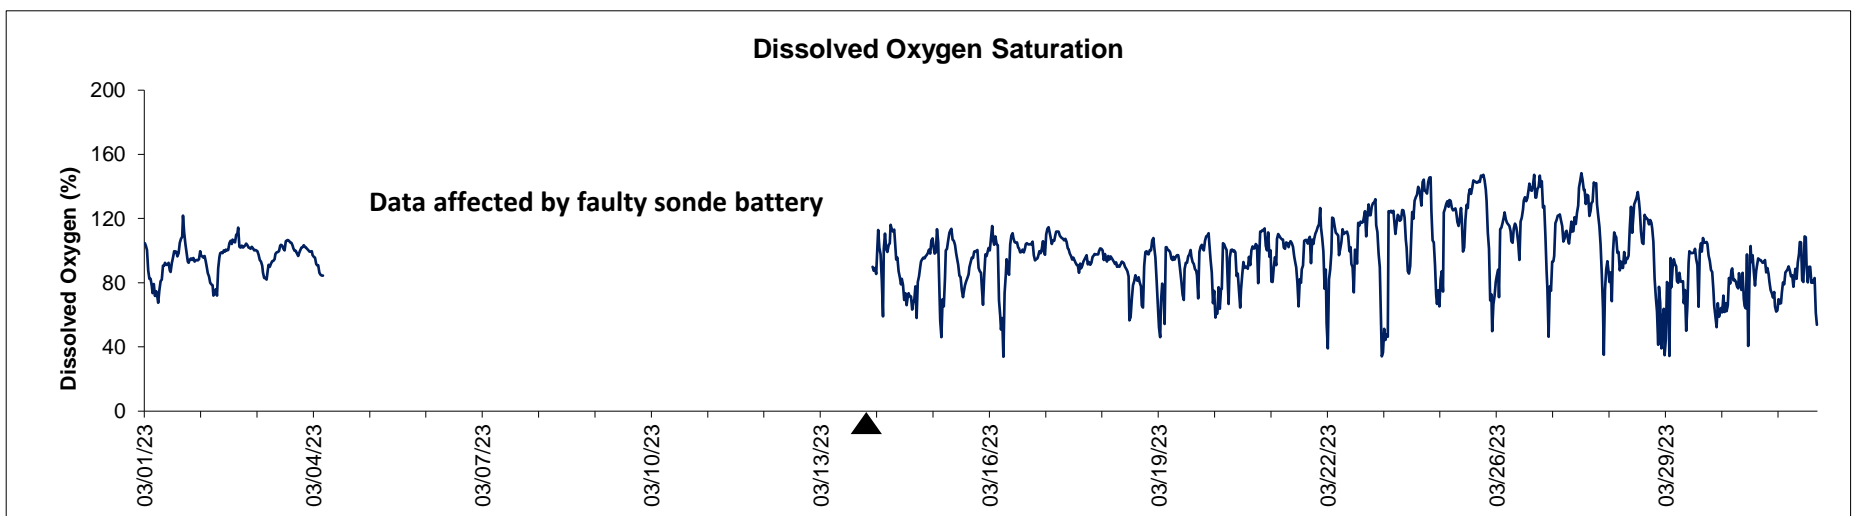

Dog Island Lease Area, Levy County

YSI: March 2023

▲ Monitoring Equipment Exchanged (sonde deployment)

Note: QA/QC limited to data deletion based on sonde error codes and pre- / post-calibration notes.