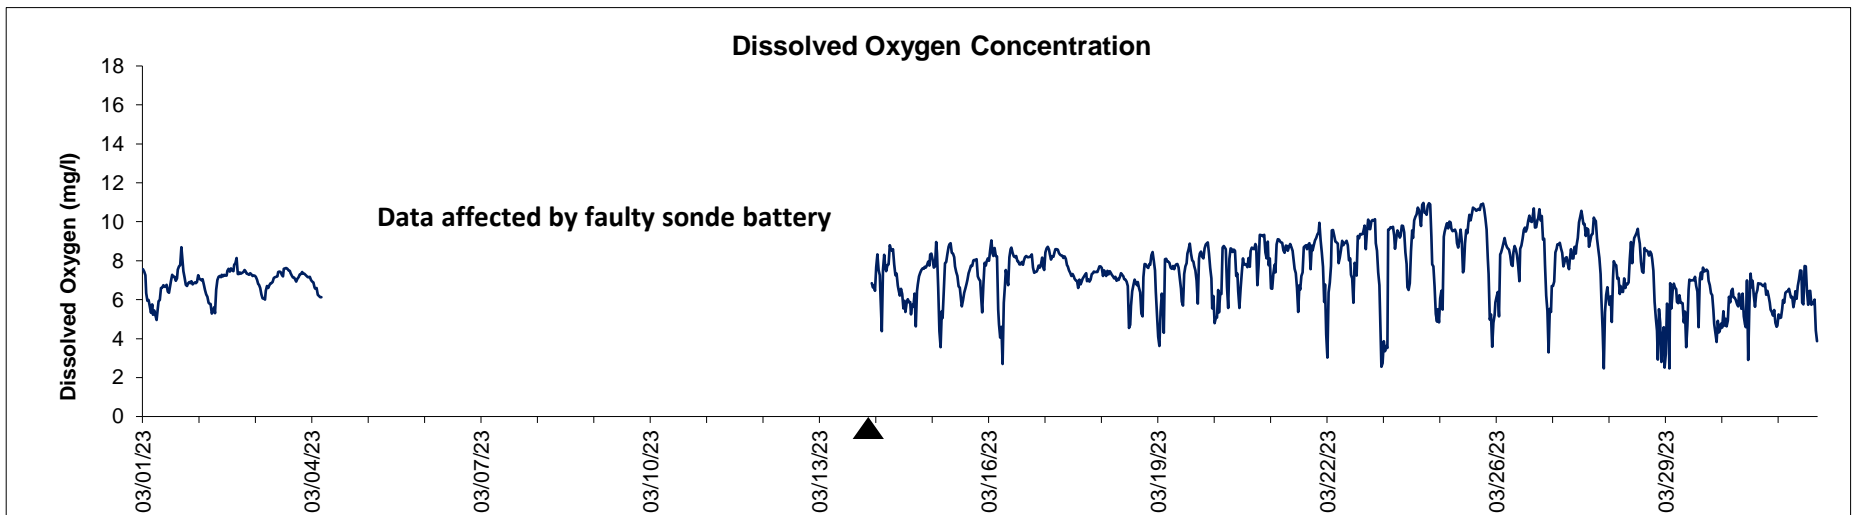

Dog Island Lease Area, Levy County

YSI: March 2023

▲ Monitoring Equipment Exchanged (sonde deployment)

Note: QA/QC limited to data deletion based on sonde error codes and pre- / post-calibration notes.