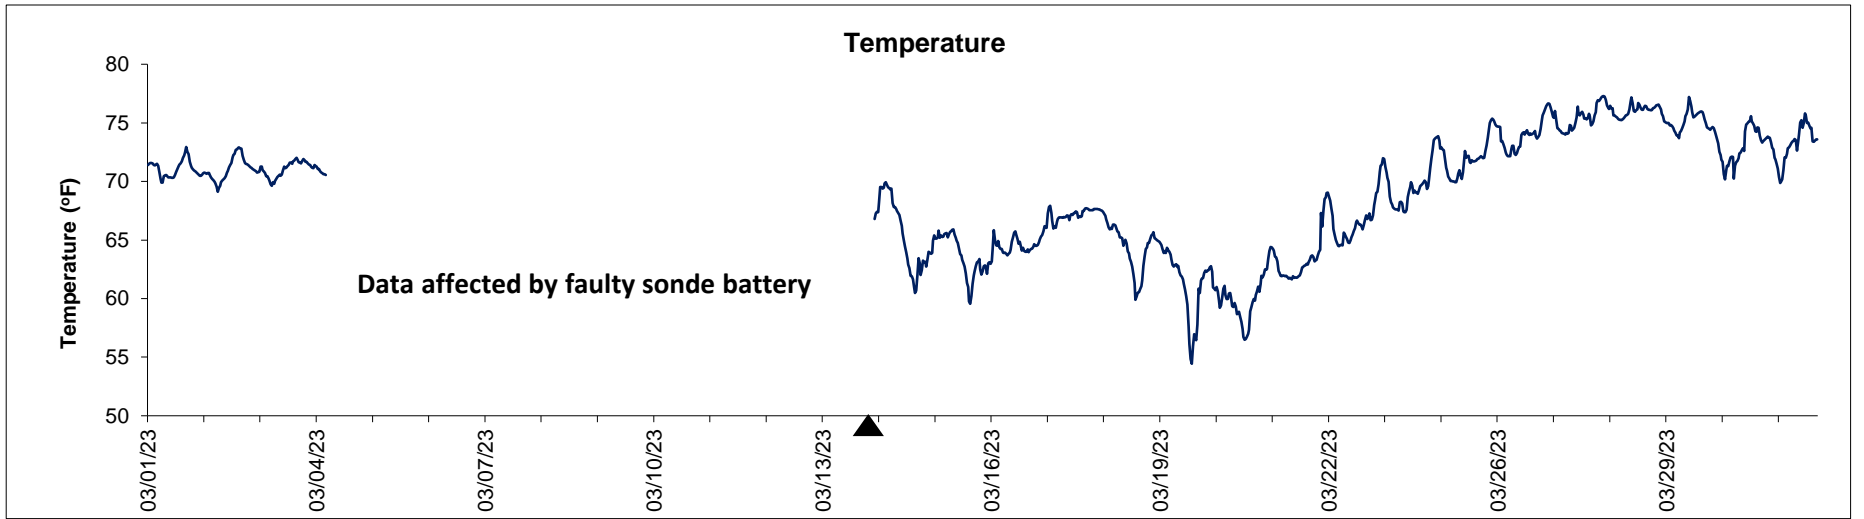

Dog Island Lease Area, Levy County

YSI: March 2023

▲ Monitoring Equipment Exchanged (sonde deployment)

Note: QA/QC limited to data deletion based on sonde error codes and pre- / post-calibration notes.