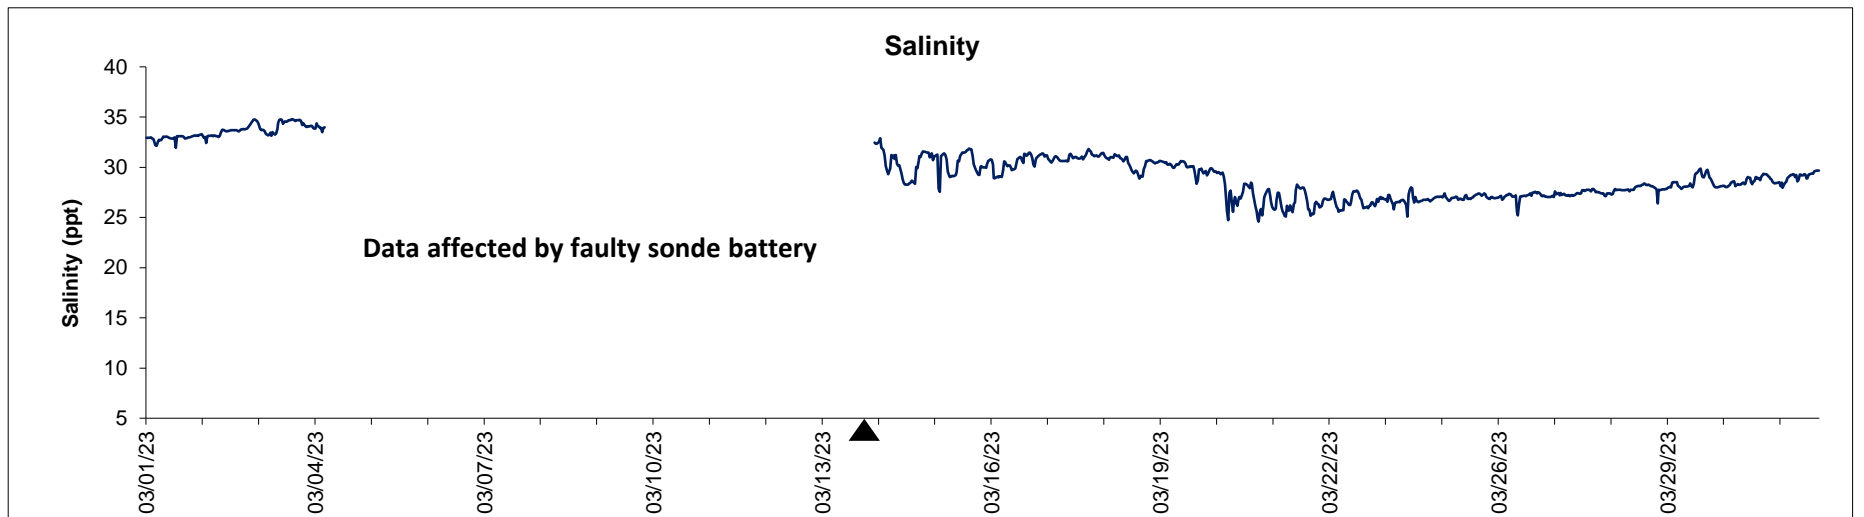

Dog Island Lease Area, Levy County

YSI: March 2023

▲ Monitoring Equipment Exchanged (sonde deployment)

Note: QA/QC limited to data deletion based on sonde error codes and pre- / post-calibration notes.