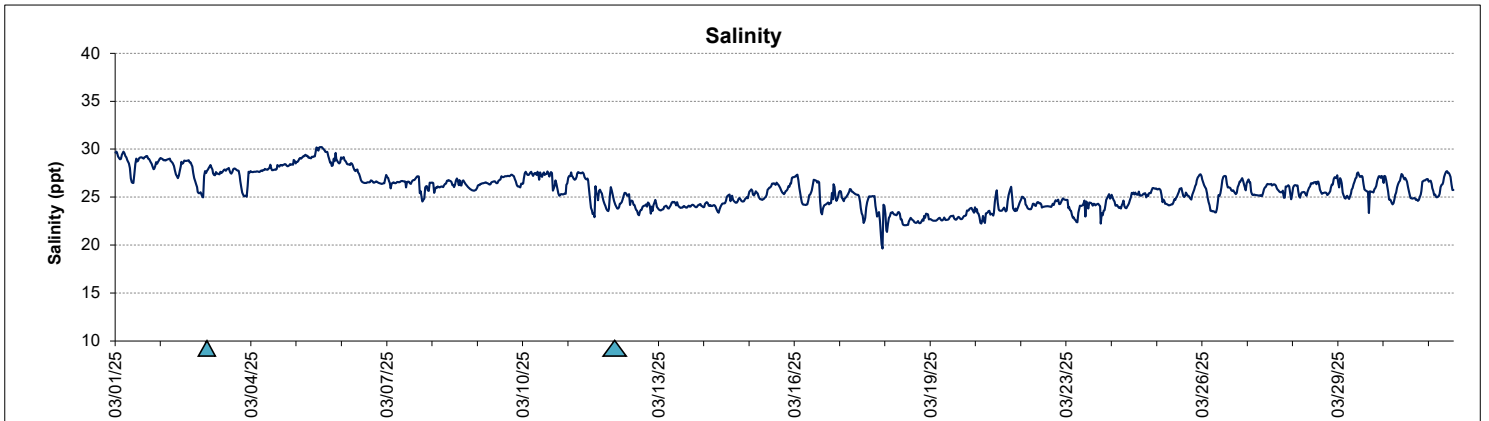

Dog Island Lease Area, Levy County

March 2025

▲ Monitoring Equipment Cleaned
▲ Monitoring Equipment Exchanged (sonde deployment)

Note: QA/QC limited to data deletion based on sonde error codes and pre- / post-calibration notes.