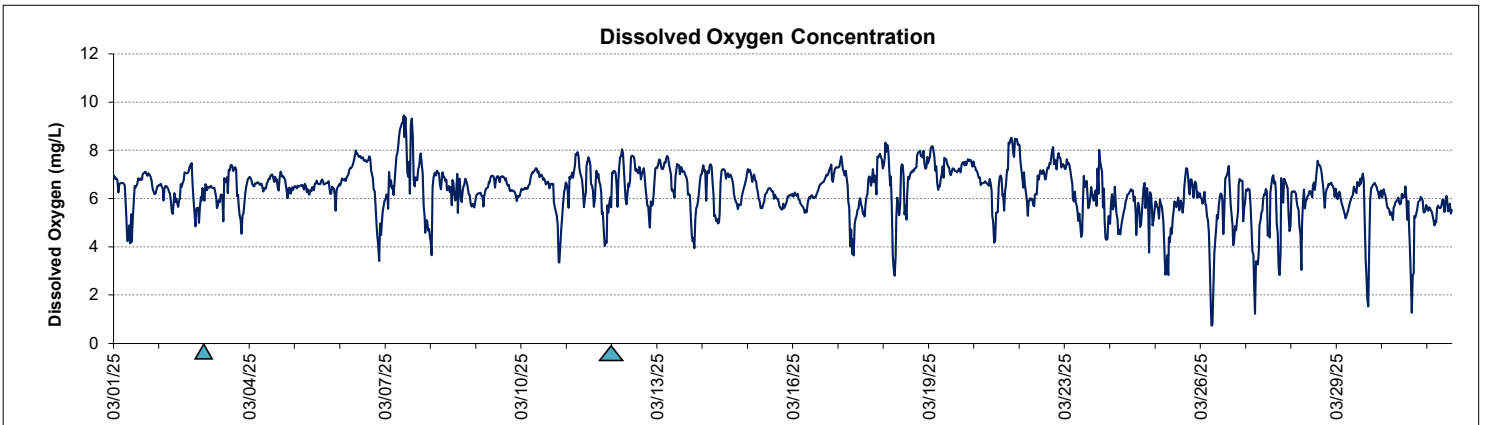

Dog Island Lease Area, Levy County

March 2025

▲ Monitoring Equipment Cleaned
▲ Monitoring Equipment Exchanged (sonde deployment)

Note: QA/QC limited to data deletion based on sonde error codes and pre- / post-calibration notes.