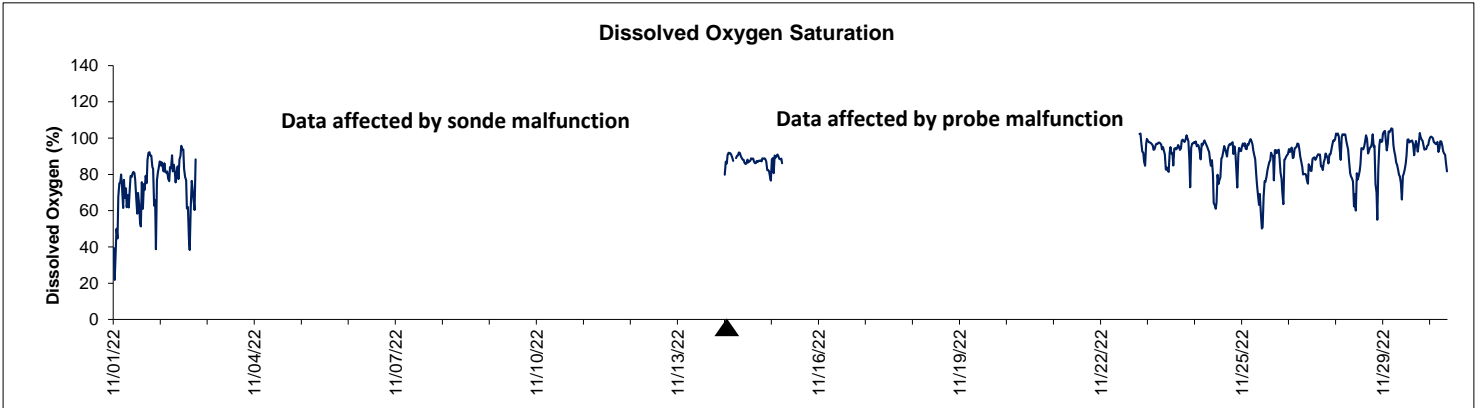

Dog Island Lease Area, Levy County YSI November 2022

▲ Monitoring Equipment Exchanged (sonde deployment)

Note: QA/QC limited to data deletion based on sonde error codes and pre- / post-calibration notes.