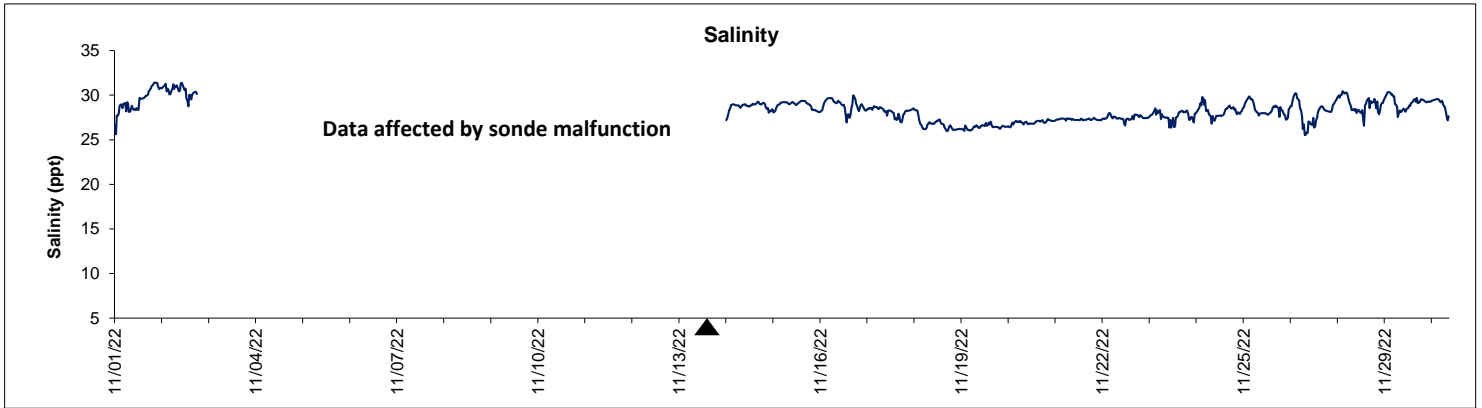

Dog Island Lease Area, Levy County YSI November 2022

▲ Monitoring Equipment Exchanged (sonde deployment)

Note: QA/QC limited to data deletion based on sonde error codes and pre- / post-calibration notes.