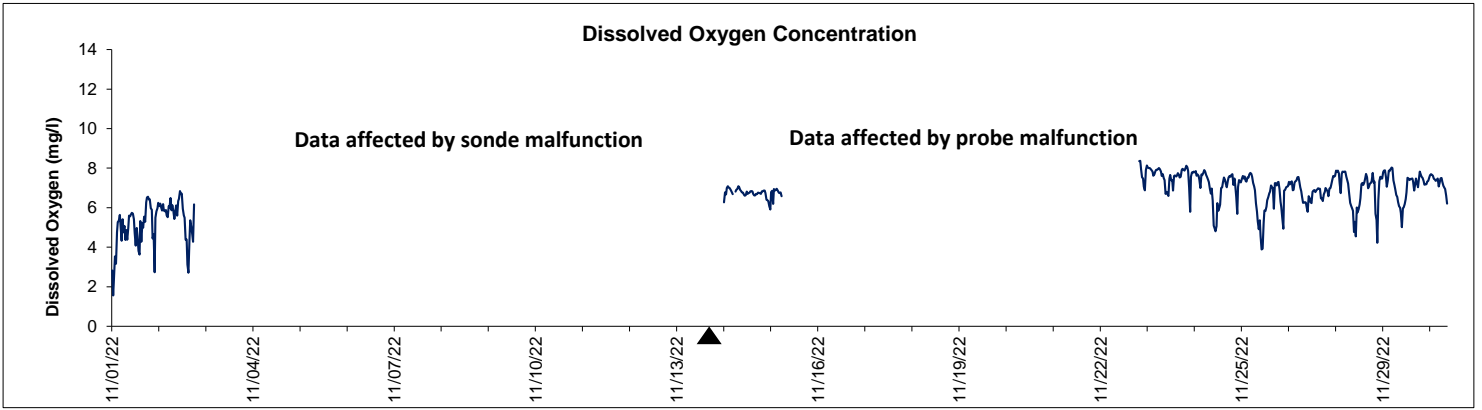

Dog Island Lease Area, Levy County YSI November 2022

▲ Monitoring Equipment Exchanged (sonde deployment)

Note: QA/QC limited to data deletion based on sonde error codes and pre- / post-calibration notes.