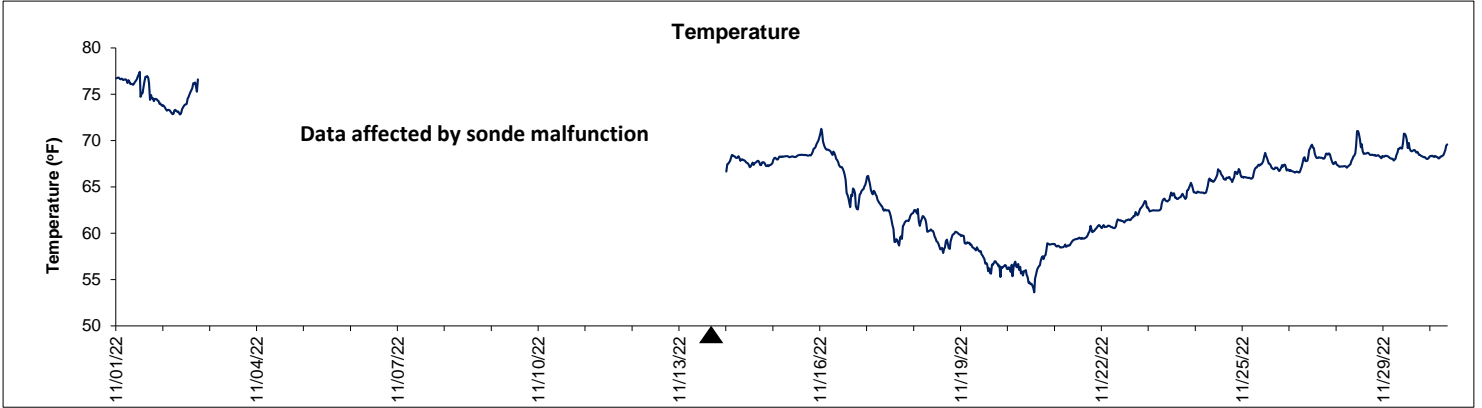

Dog Island Lease Area, Levy County YSI November 2022

▲ Monitoring Equipment Exchanged (sonde deployment)

Note: QA/QC limited to data deletion based on sonde error codes and pre- / post-calibration notes.