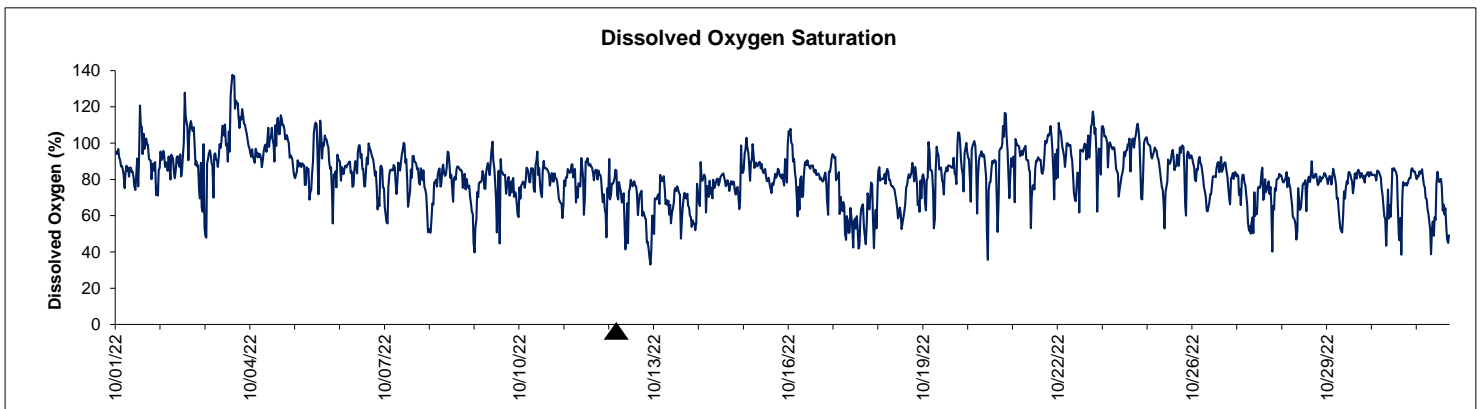

Dog Island Lease Area, Levy County YSI October 2022

▲ Monitoring Equipment Exchanged (sonde deployment)

Note: QA/QC limited to data deletion based on sonde error codes and pre- / post-calibration notes.