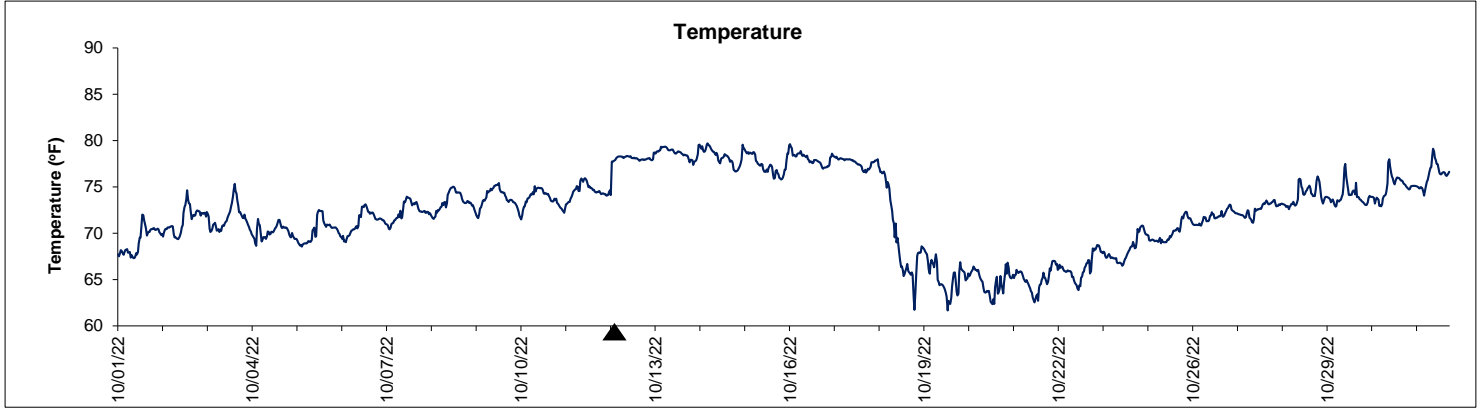

Dog Island Lease Area, Levy County YSI October 2022

▲ Monitoring Equipment Exchanged (sonde deployment)

Note: QA/QC limited to data deletion based on sonde error codes and pre- / post-calibration notes.