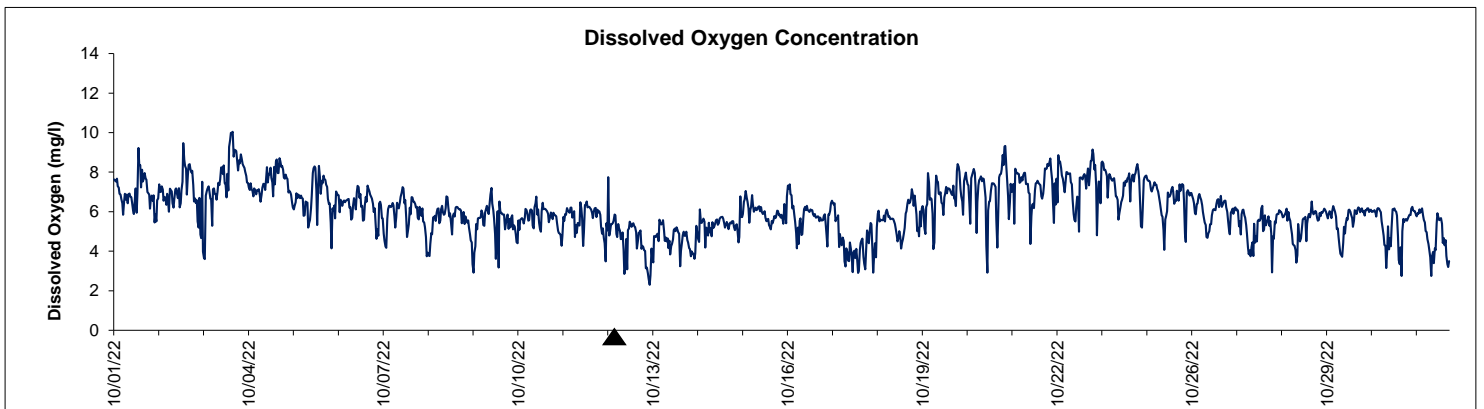

Dog Island Lease Area, Levy County YSI October 2022

▲ Monitoring Equipment Exchanged (sonde deployment)

Note: QA/QC limited to data deletion based on sonde error codes and pre- / post-calibration notes.