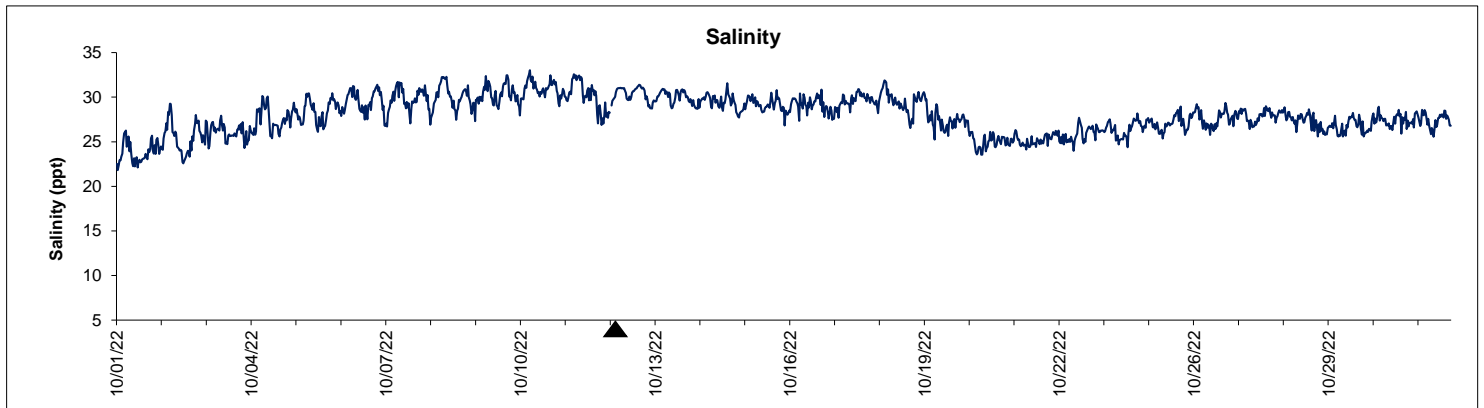

Dog Island Lease Area, Levy County YSI October 2022

▲ Monitoring Equipment Exchanged (sonde deployment)

Note: QA/QC limited to data deletion based on sonde error codes and pre- / post-calibration notes.