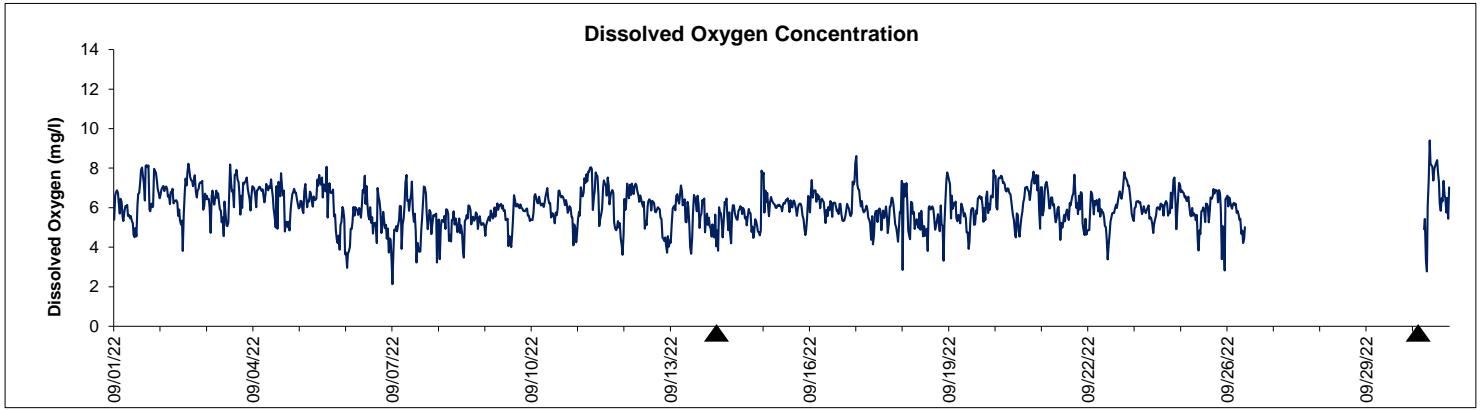

Dog Island Lease Area, Levy County YSI September 2022

▲ Monitoring Equipment Exchanged (sonde deployment)

Note: QA/QC limited to data deletion based on sonde error codes and pre- / post-calibration notes.