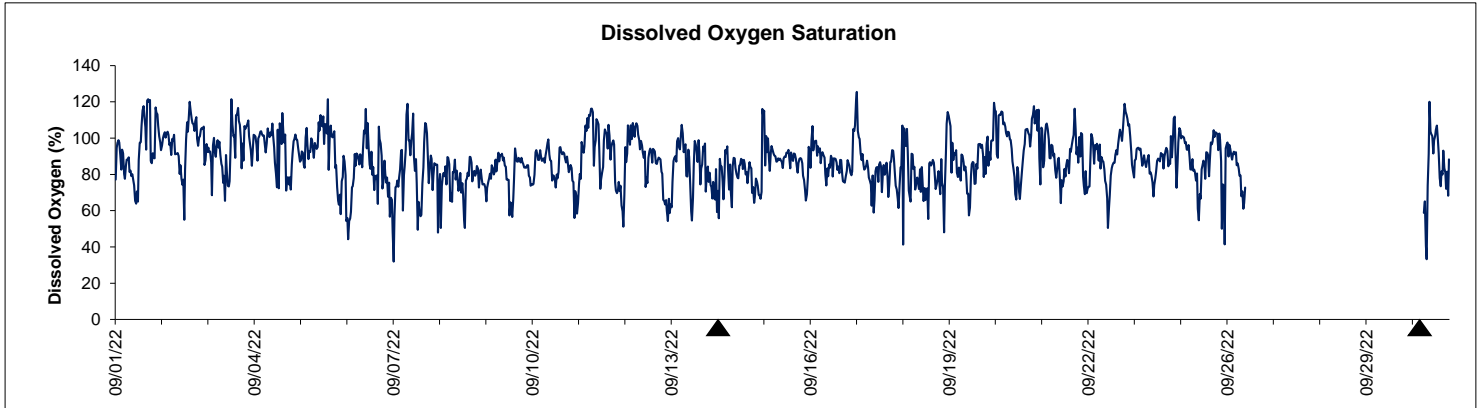

Dog Island Lease Area, Levy County YSI September 2022

▲ Monitoring Equipment Exchanged (sonde deployment)

Note: QA/QC limited to data deletion based on sonde error codes and pre- / post-calibration notes.