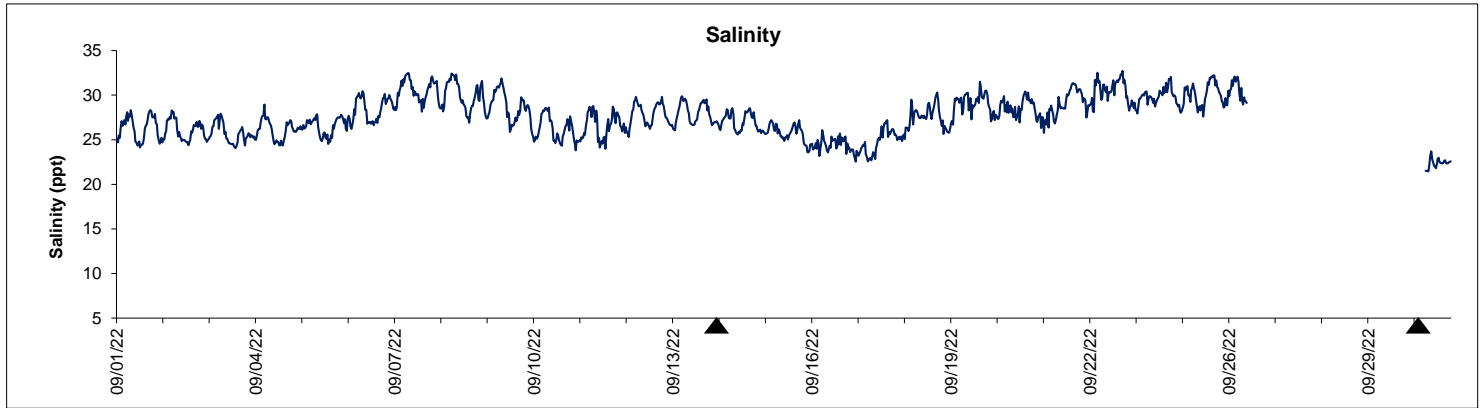

Dog Island Lease Area, Levy County YSI September 2022

▲ Monitoring Equipment Exchanged (sonde deployment)

Note: QA/QC limited to data deletion based on sonde error codes and pre- / post-calibration notes.