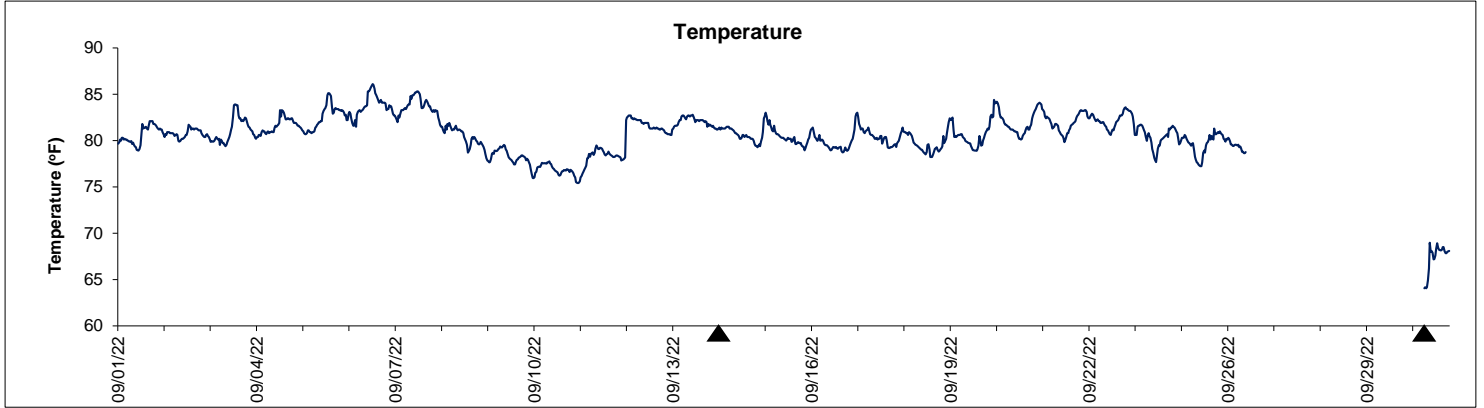

Dog Island Lease Area, Levy County YSI September 2022

▲ Monitoring Equipment Exchanged (sonde deployment)

Note: QA/QC limited to data deletion based on sonde error codes and pre- / post-calibration notes.