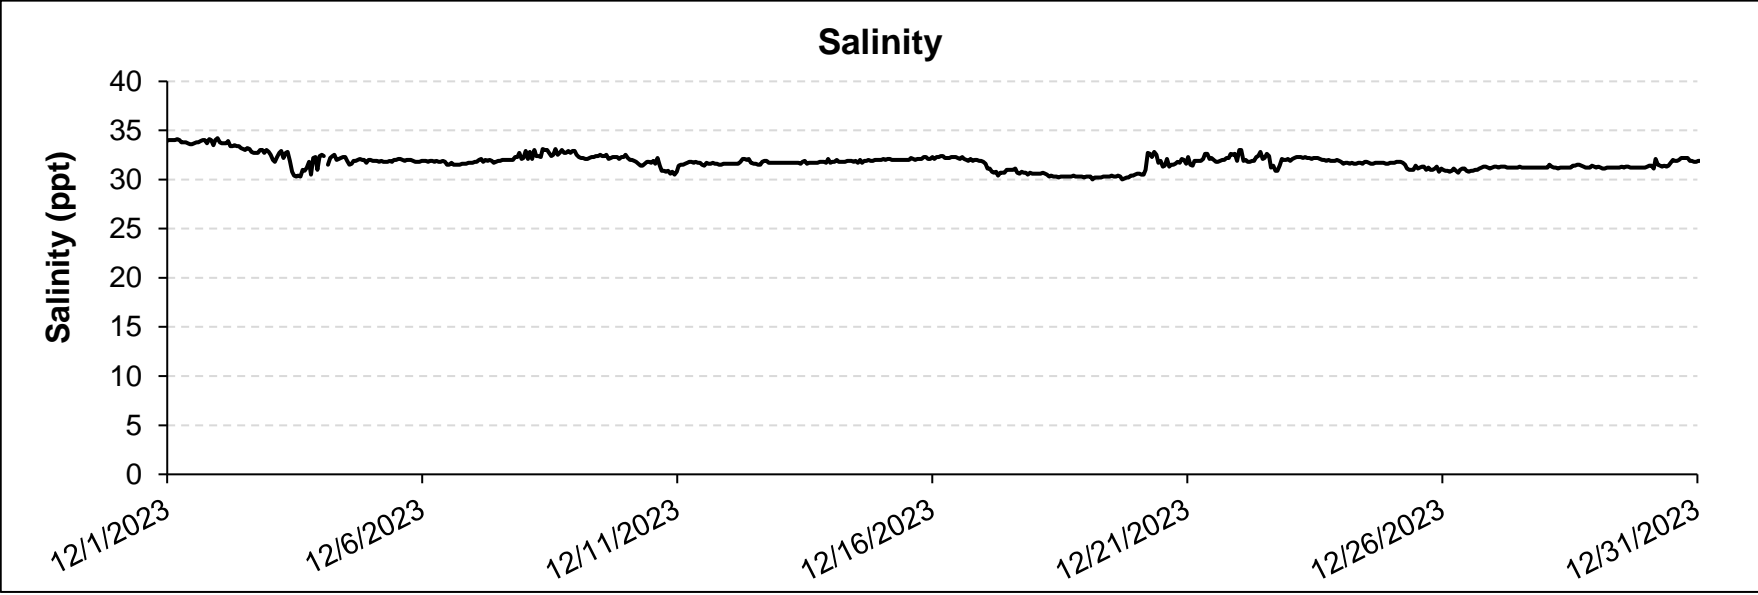

Alligator Harbor HSA, Alligator Harbor, Franklin County

December 2023

Florida State University Coastal and Marine Laboratory (FSUCML). Real-time and Continuous Seawater Monitoring System. Data accessed from the FSUCML website: <https://marinelab.fsu.edu/research/seawater-monitoring-system/>; accessed February 23, 2024.