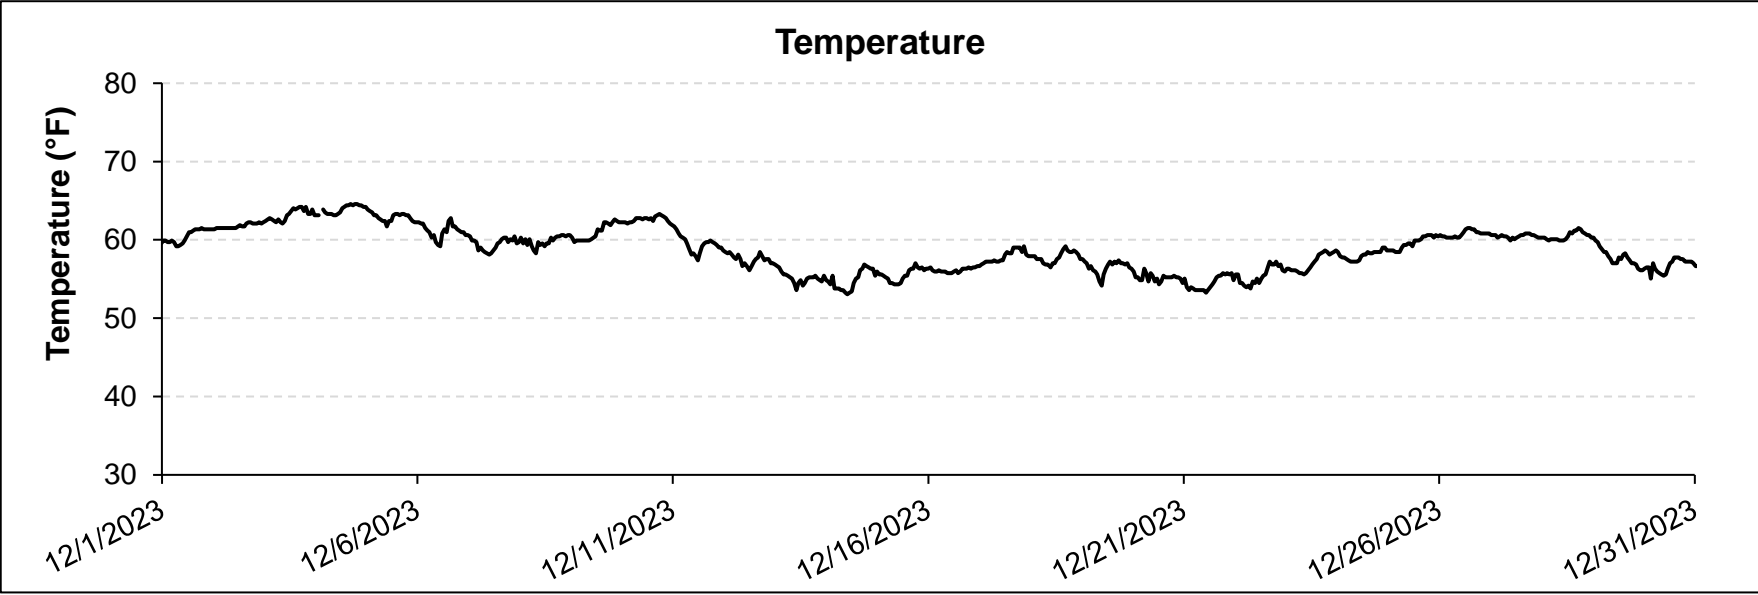

Alligator Harbor HSA, Alligator Harbor, Franklin County

December 2023

Florida State University Coastal and Marine Laboratory (FSUCML). Real-time and Continuous Seawater Monitoring System. Data accessed from the FSUCML website: <https://marinelab.fsu.edu/research/seawater-monitoring-system/>; accessed February 23, 2024.