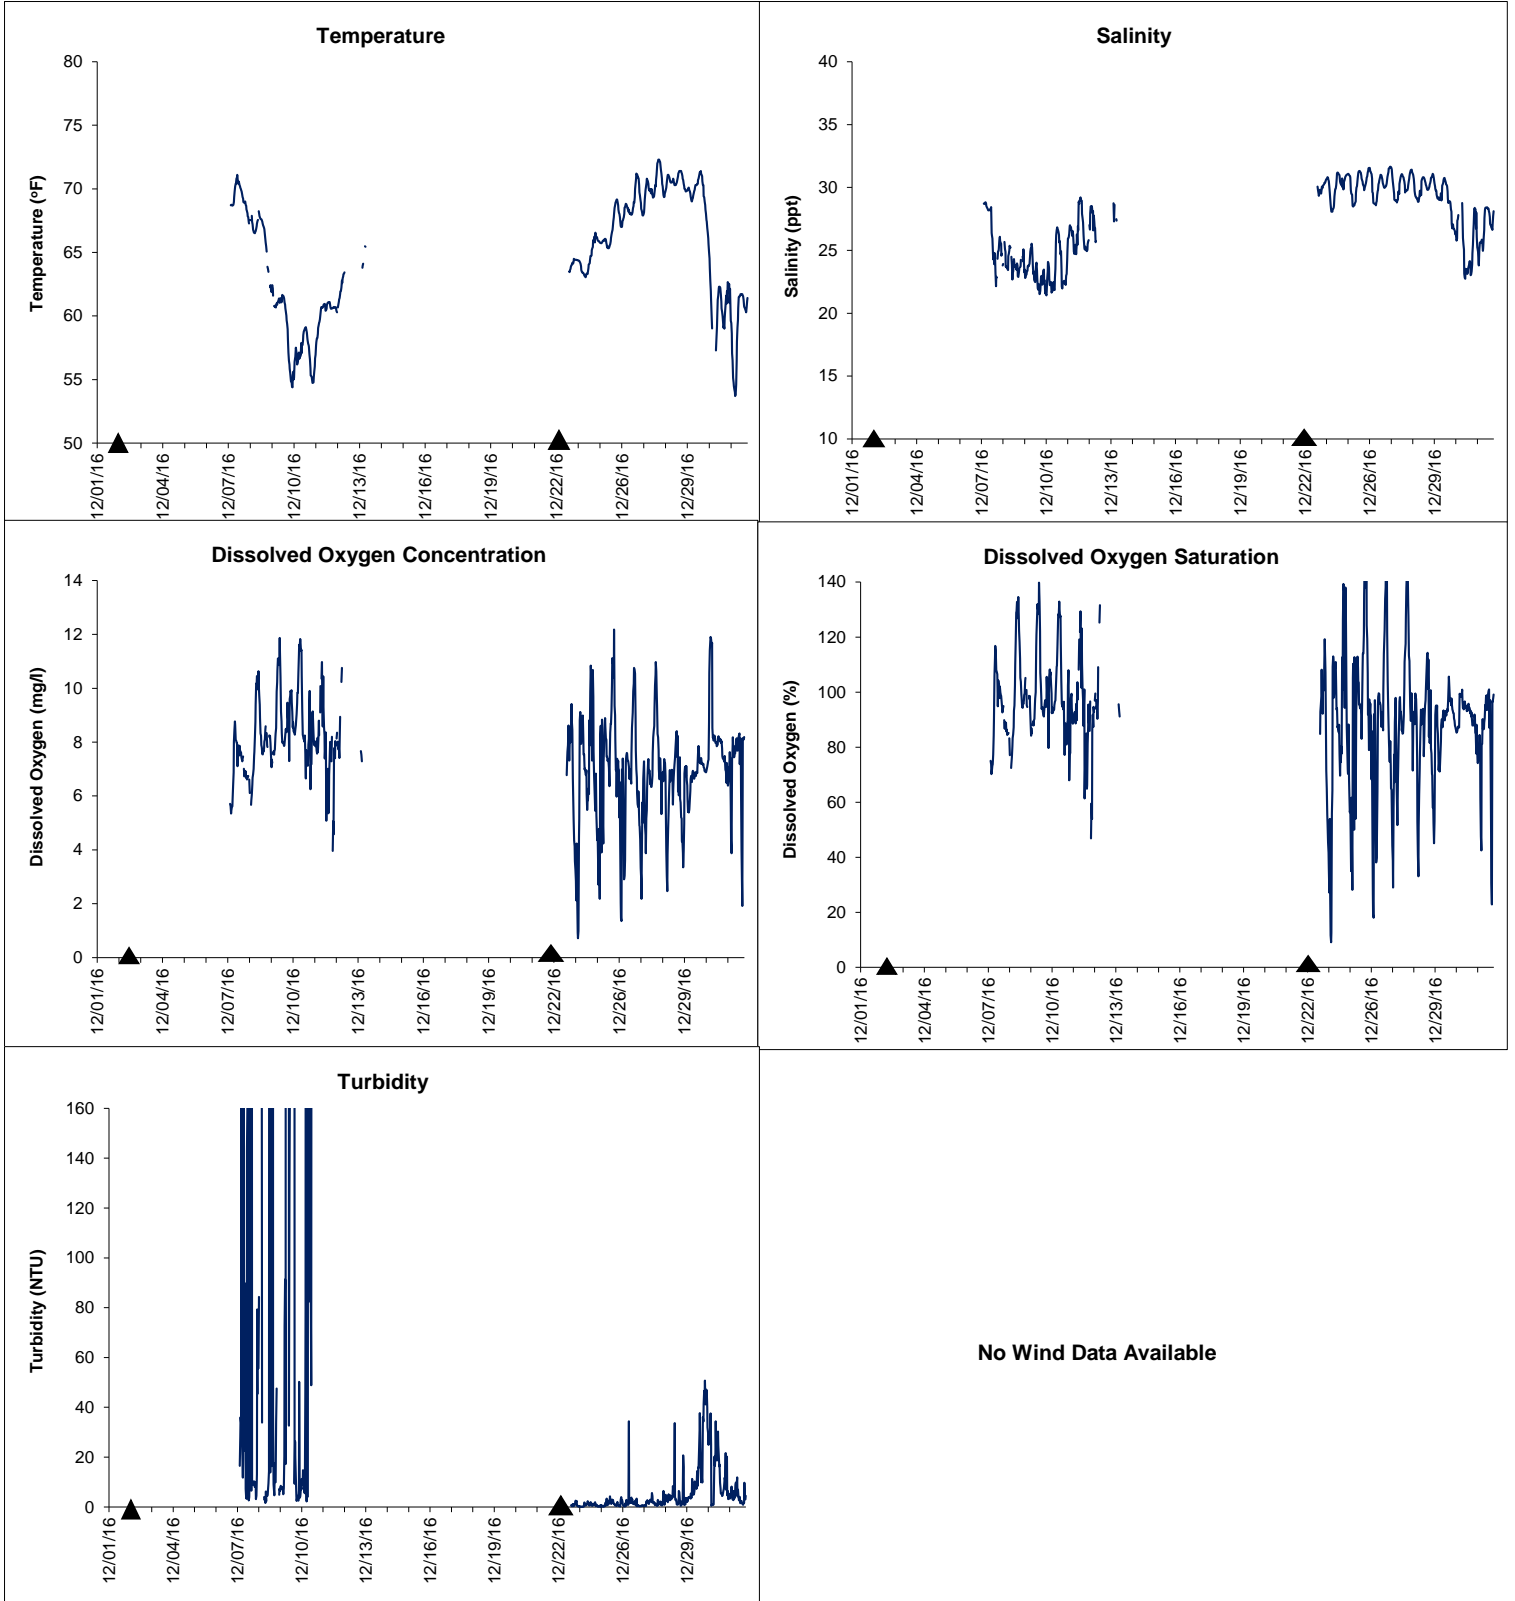

Gulf Jackson Lease Area, Levy County

December 2016

▲ Monitoring Equipment Exchanged (sonde deployment)

Note: QA/QC limited to data deletion based on sonde error codes and pre- / post-calibration notes.