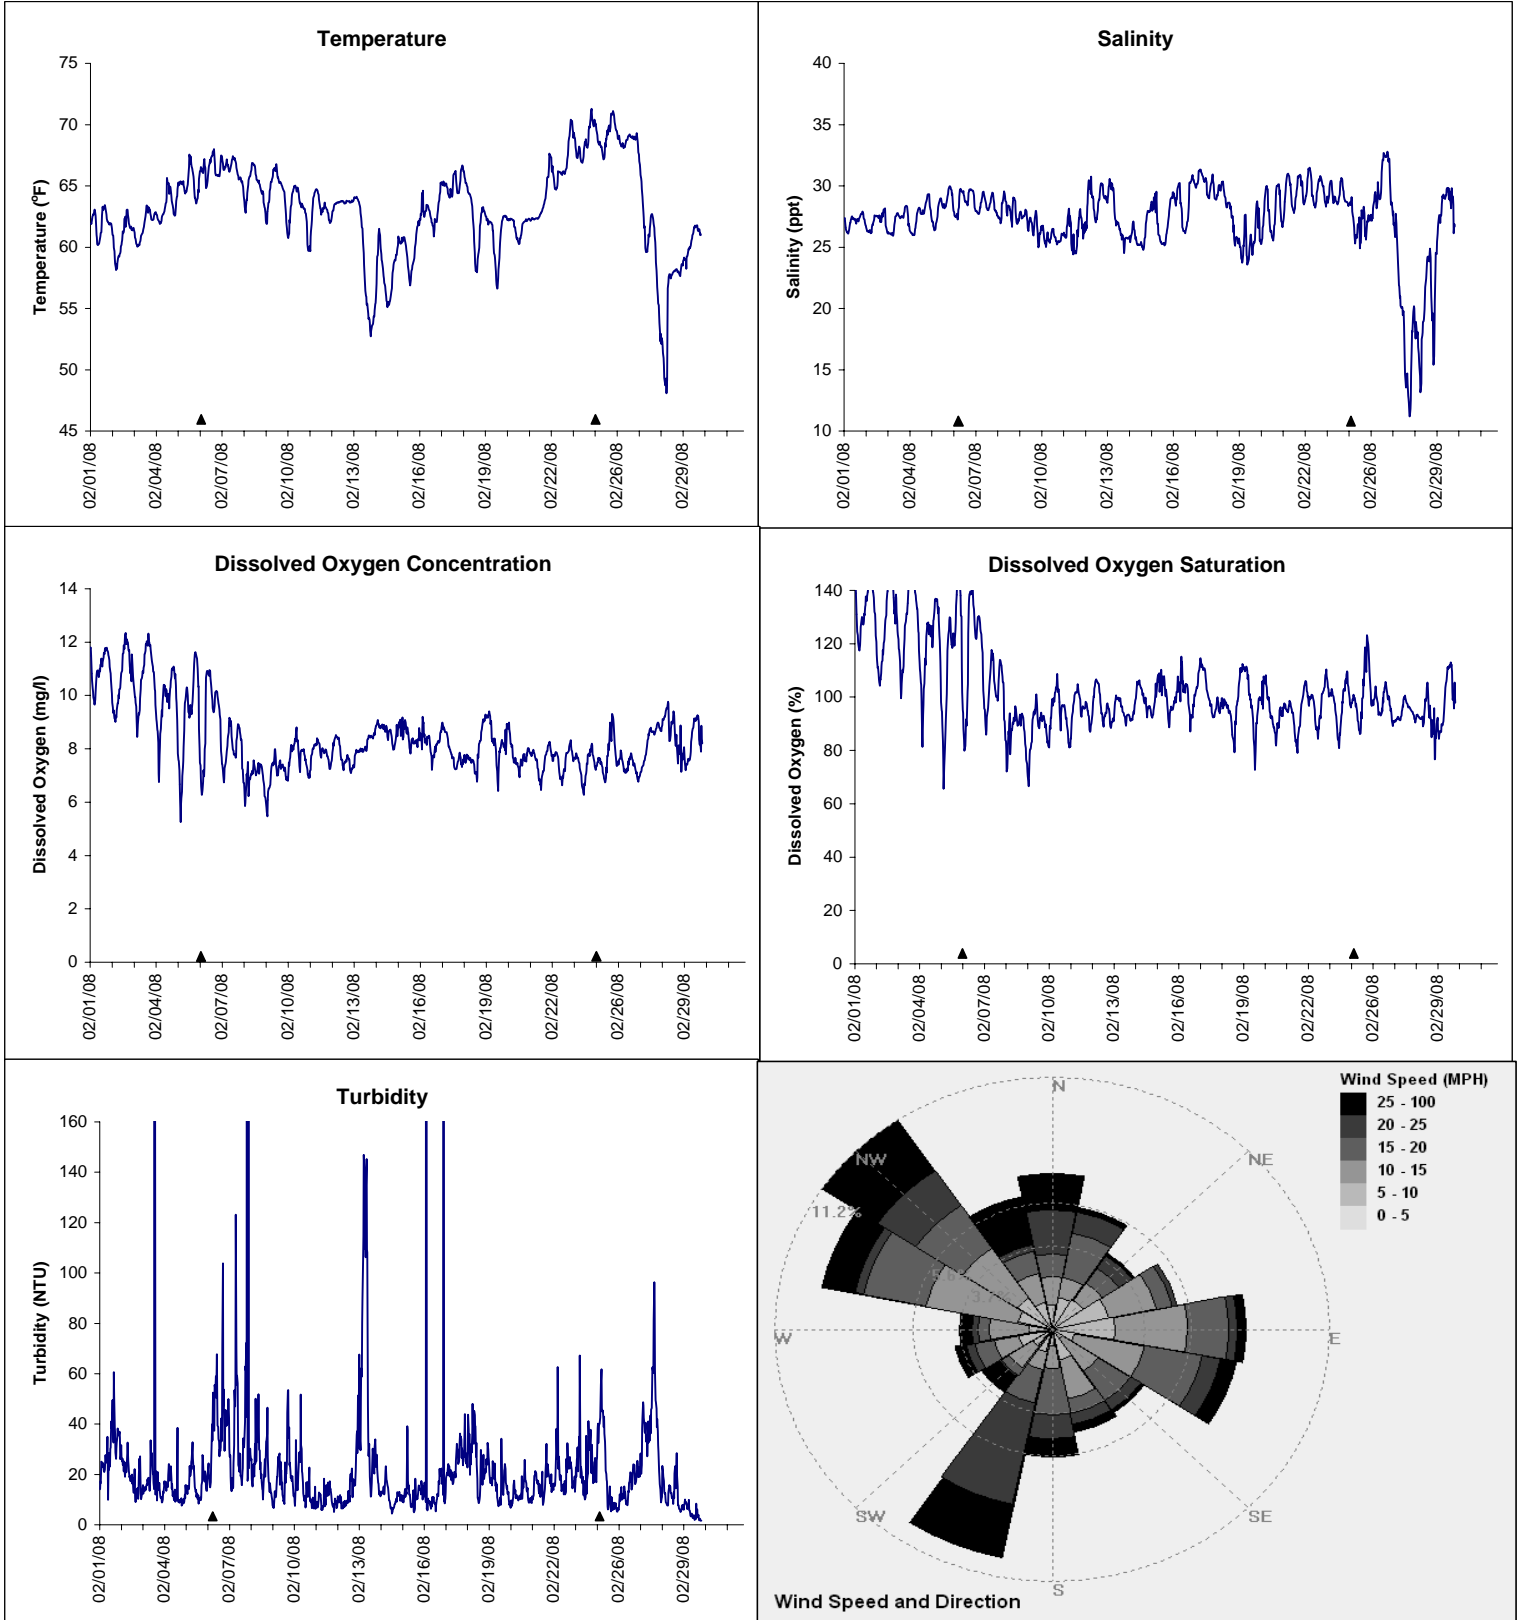

# Gulf Jackson Lease Area, Levy County

## February 2008

▲ Monitoring Equipment Exchanged (sonde deployment)

**Note:** QA/QC limited to data deletion based on sonde error codes and pre- / post-calibration notes.

**Gulf Jackson Lease Area, Levy County**  
**February 2008**

▲ Monitoring Equipment Exchanged (sonde deployment)

Note: QA/QC limited to data deletion based on sonde error codes and pre- / post-calibration notes.