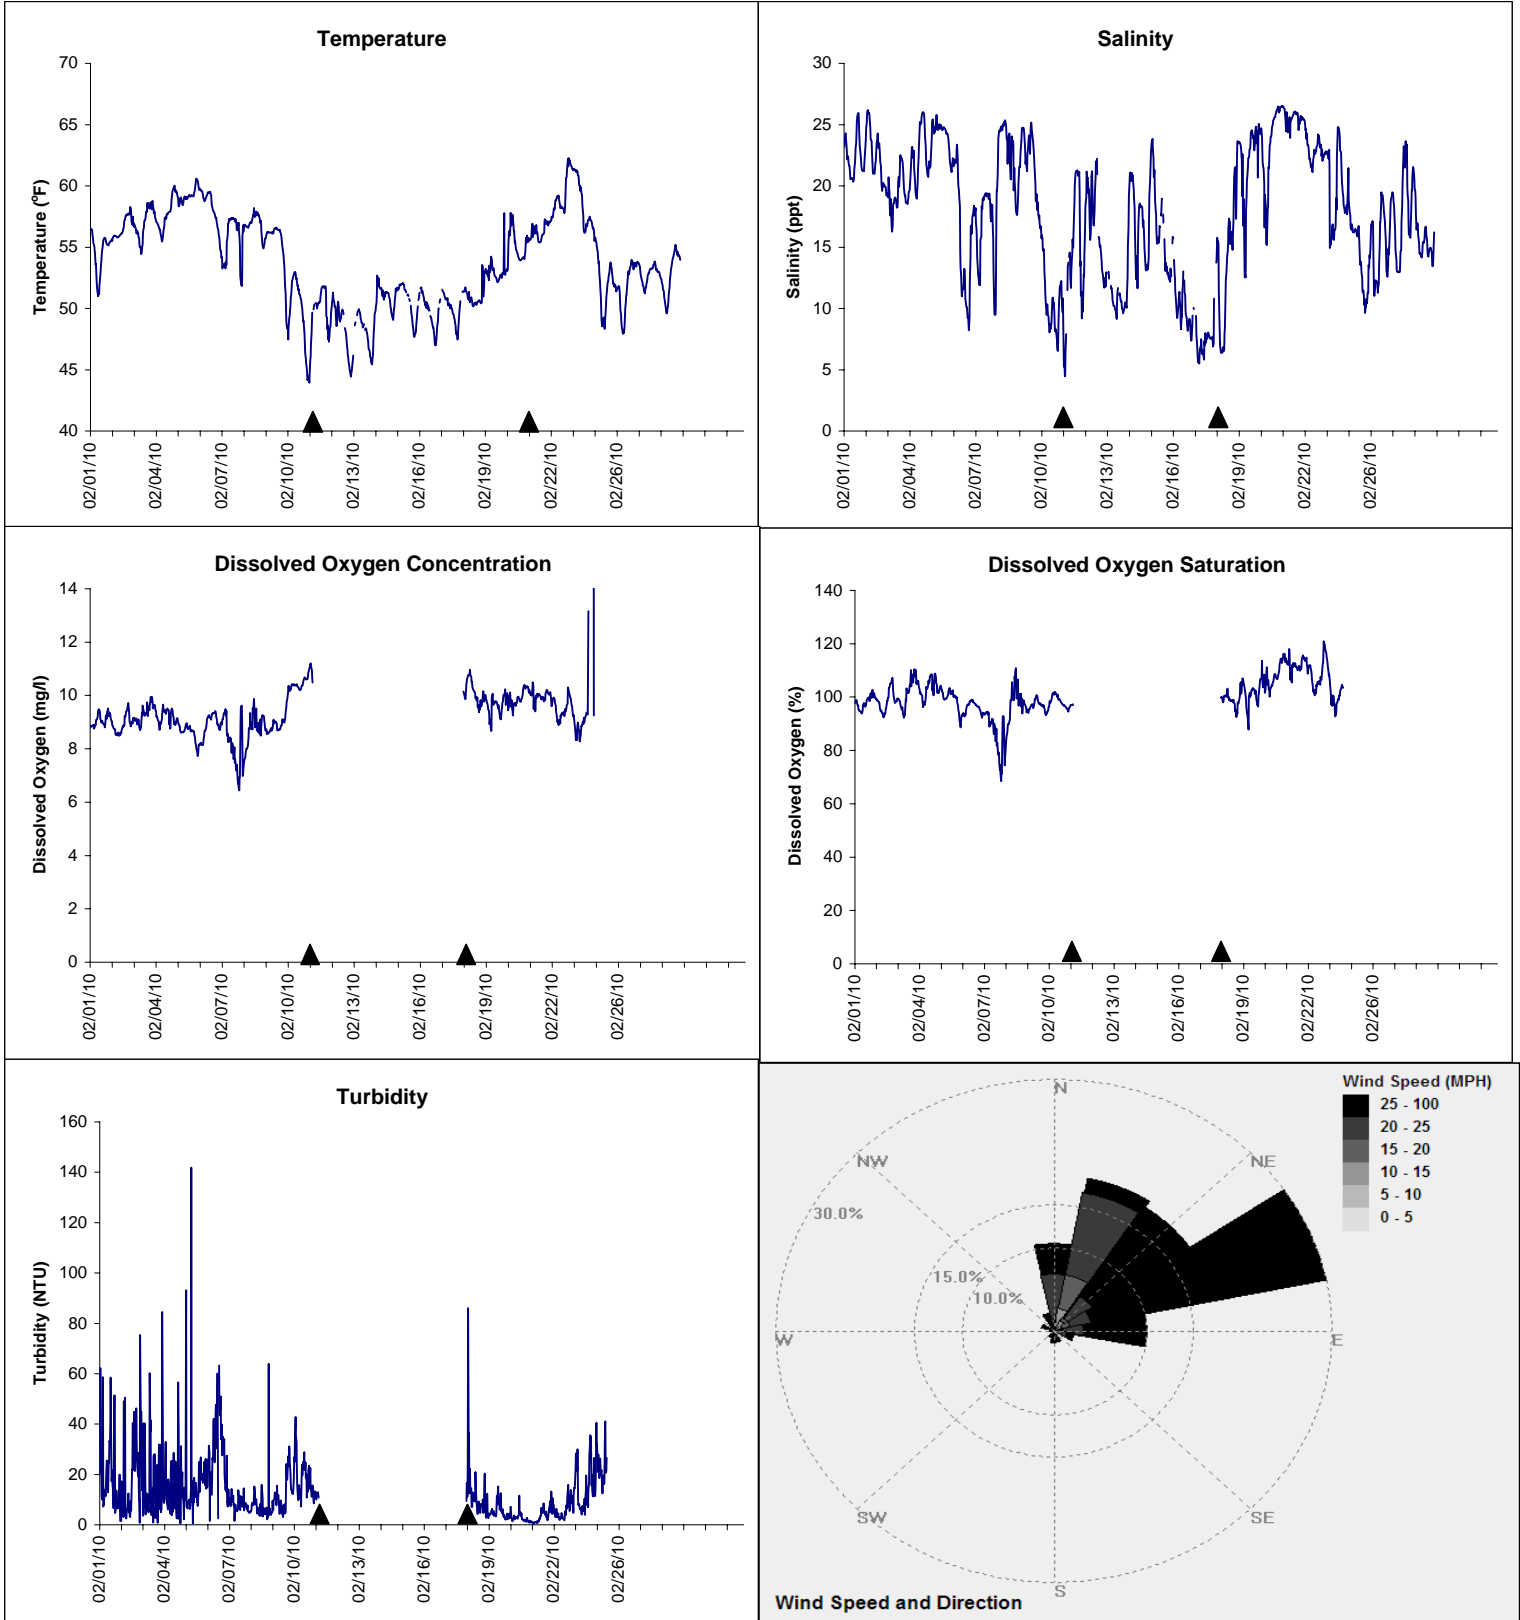

# Gulf Jackson Lease Area, Levy County

## February 2010

▲ Monitoring Equipment Exchanged (sonde deployment)

**Note:** QA/QC limited to data deletion based on sonde error codes and pre- / post-calibration notes.

**Gulf Jackson Lease Area, Levy County**  
**February 2010**

▲ Monitoring Equipment Exchanged (sonde deployment)

Note: QA/QC limited to data deletion based on sonde error codes and pre- / post-calibration notes.