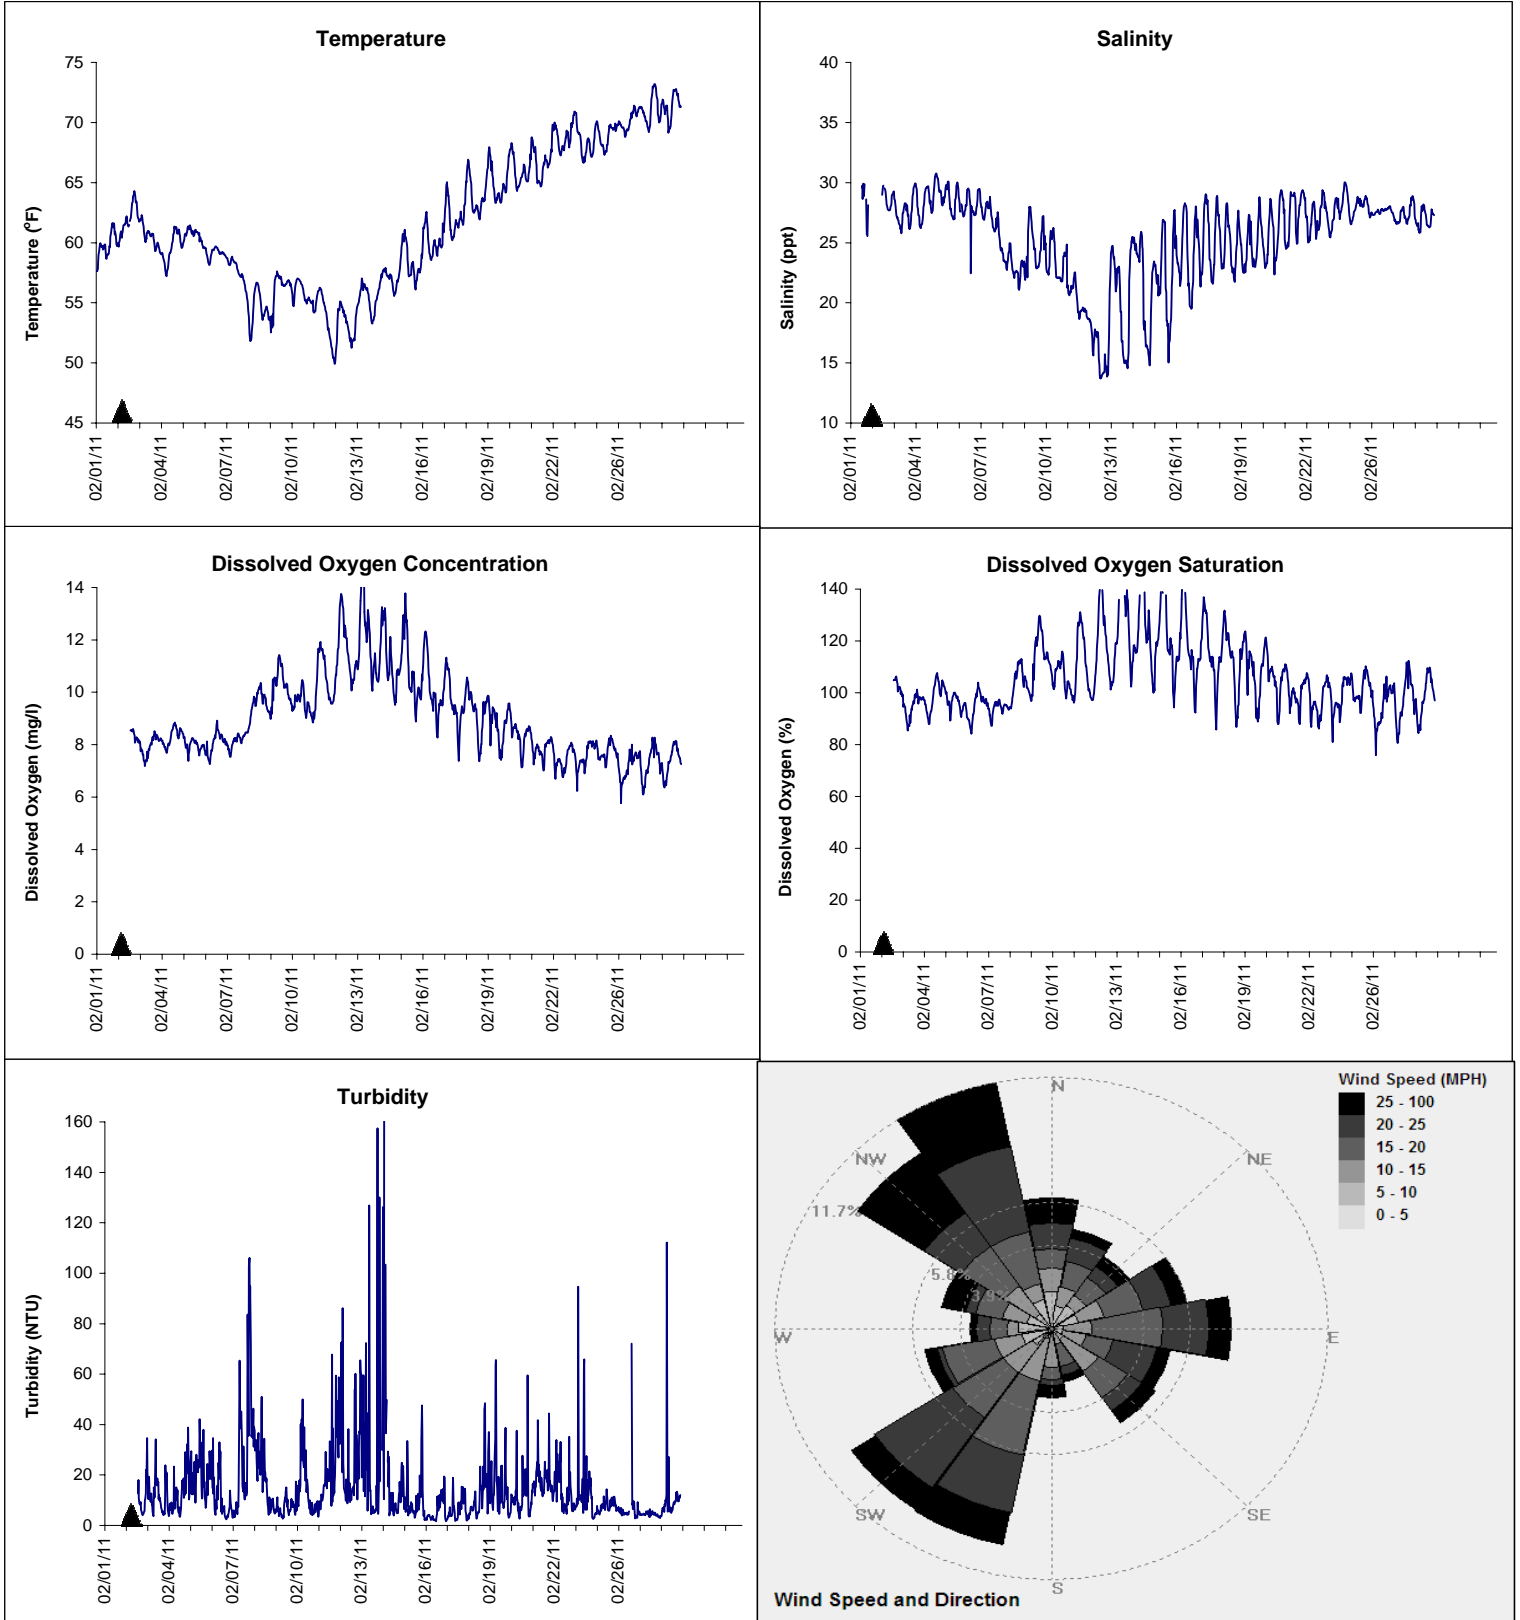

# Gulf Jackson Lease Area, Levy County

## February 2011

▲ Monitoring Equipment Exchanged (sonde deployment)

**Note:** QA/QC limited to data deletion based on sonde error codes and pre- / post-calibration notes.