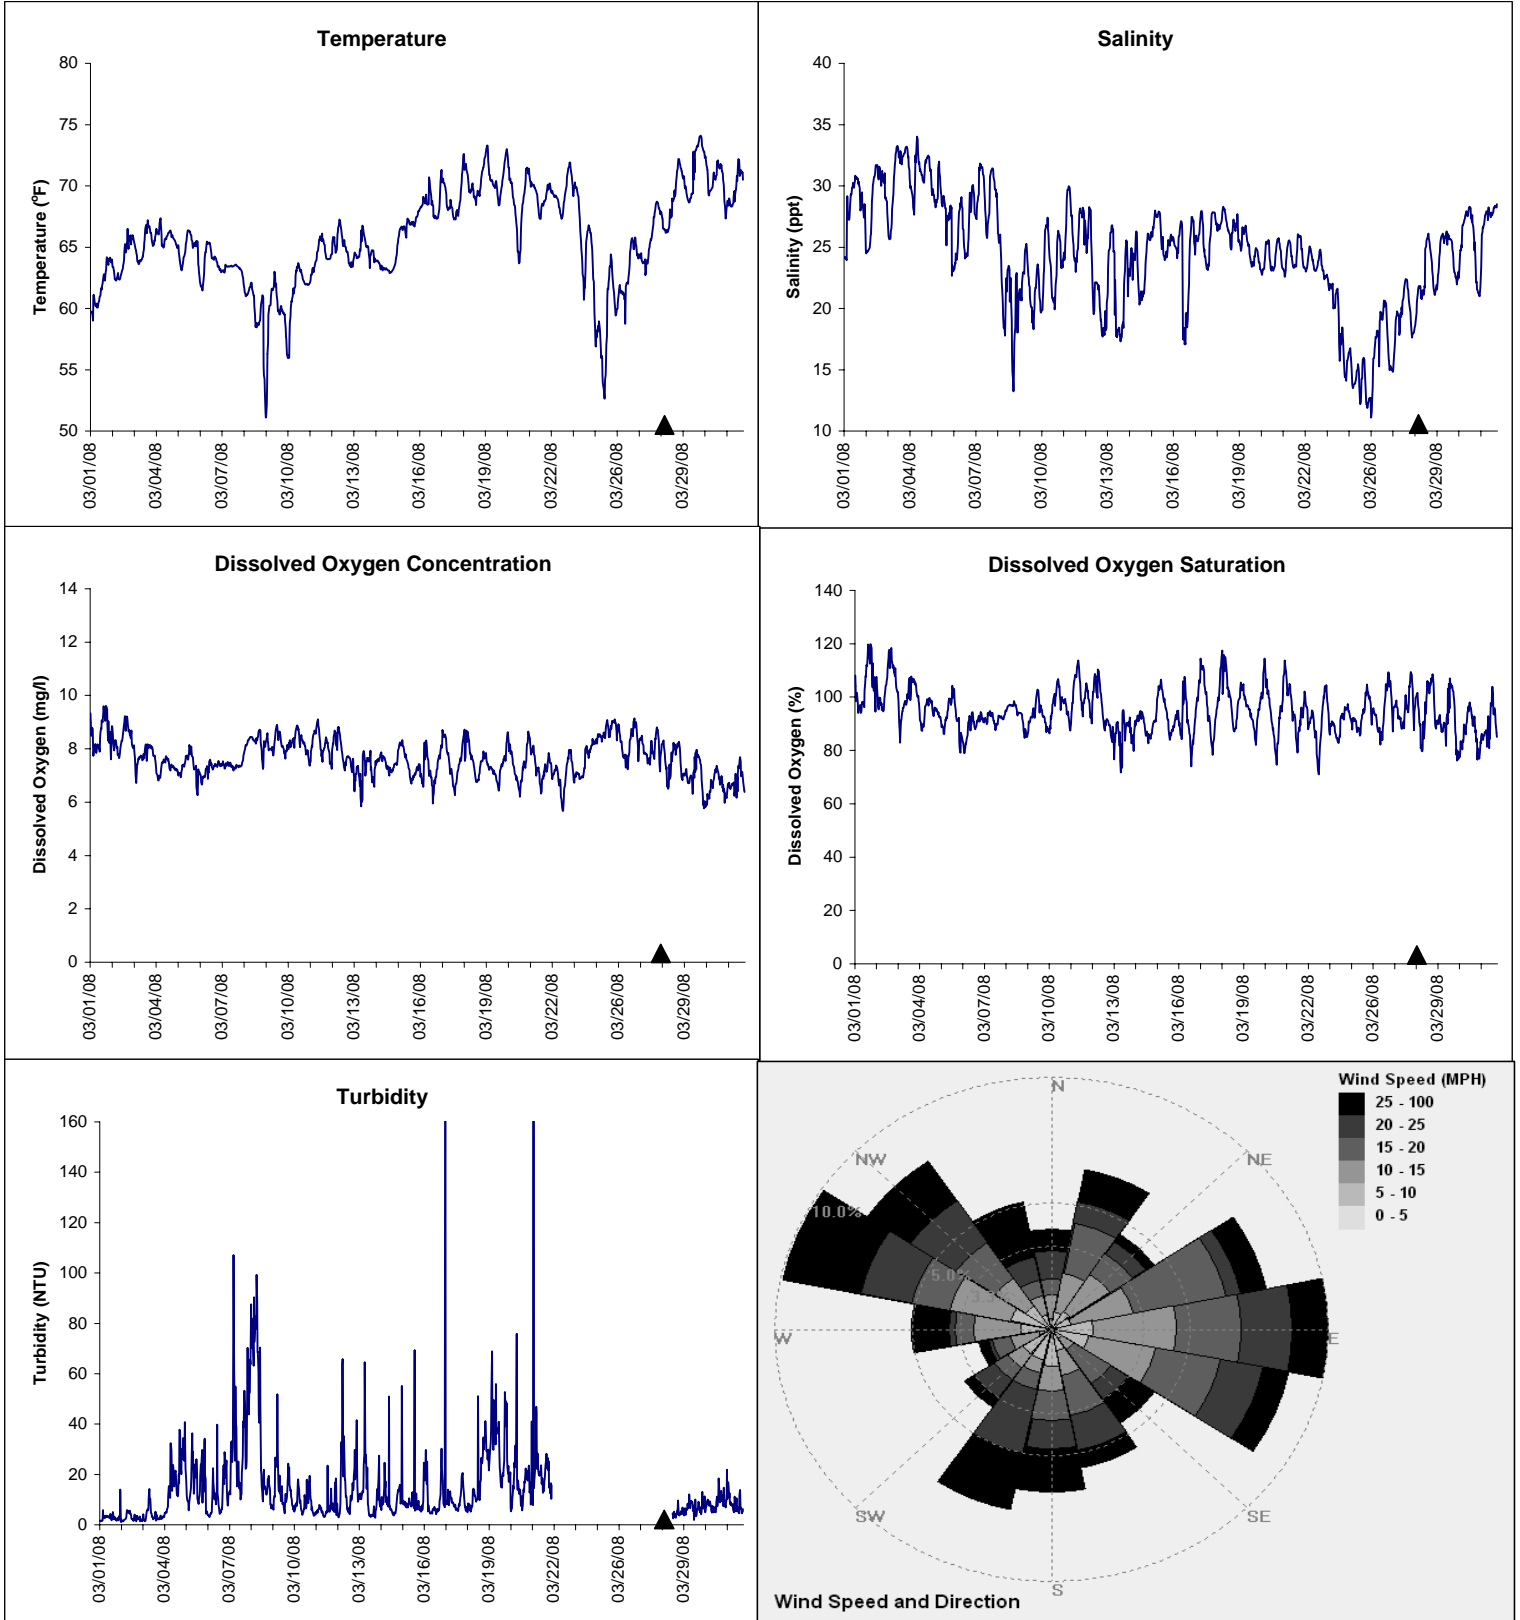

# Gulf Jackson Lease Area, Levy County

## March 2008

▲ Monitoring Equipment Exchanged (sonde deployment)

**Note:** QA/QC limited to data deletion based on sonde error codes and pre- / post-calibration notes.