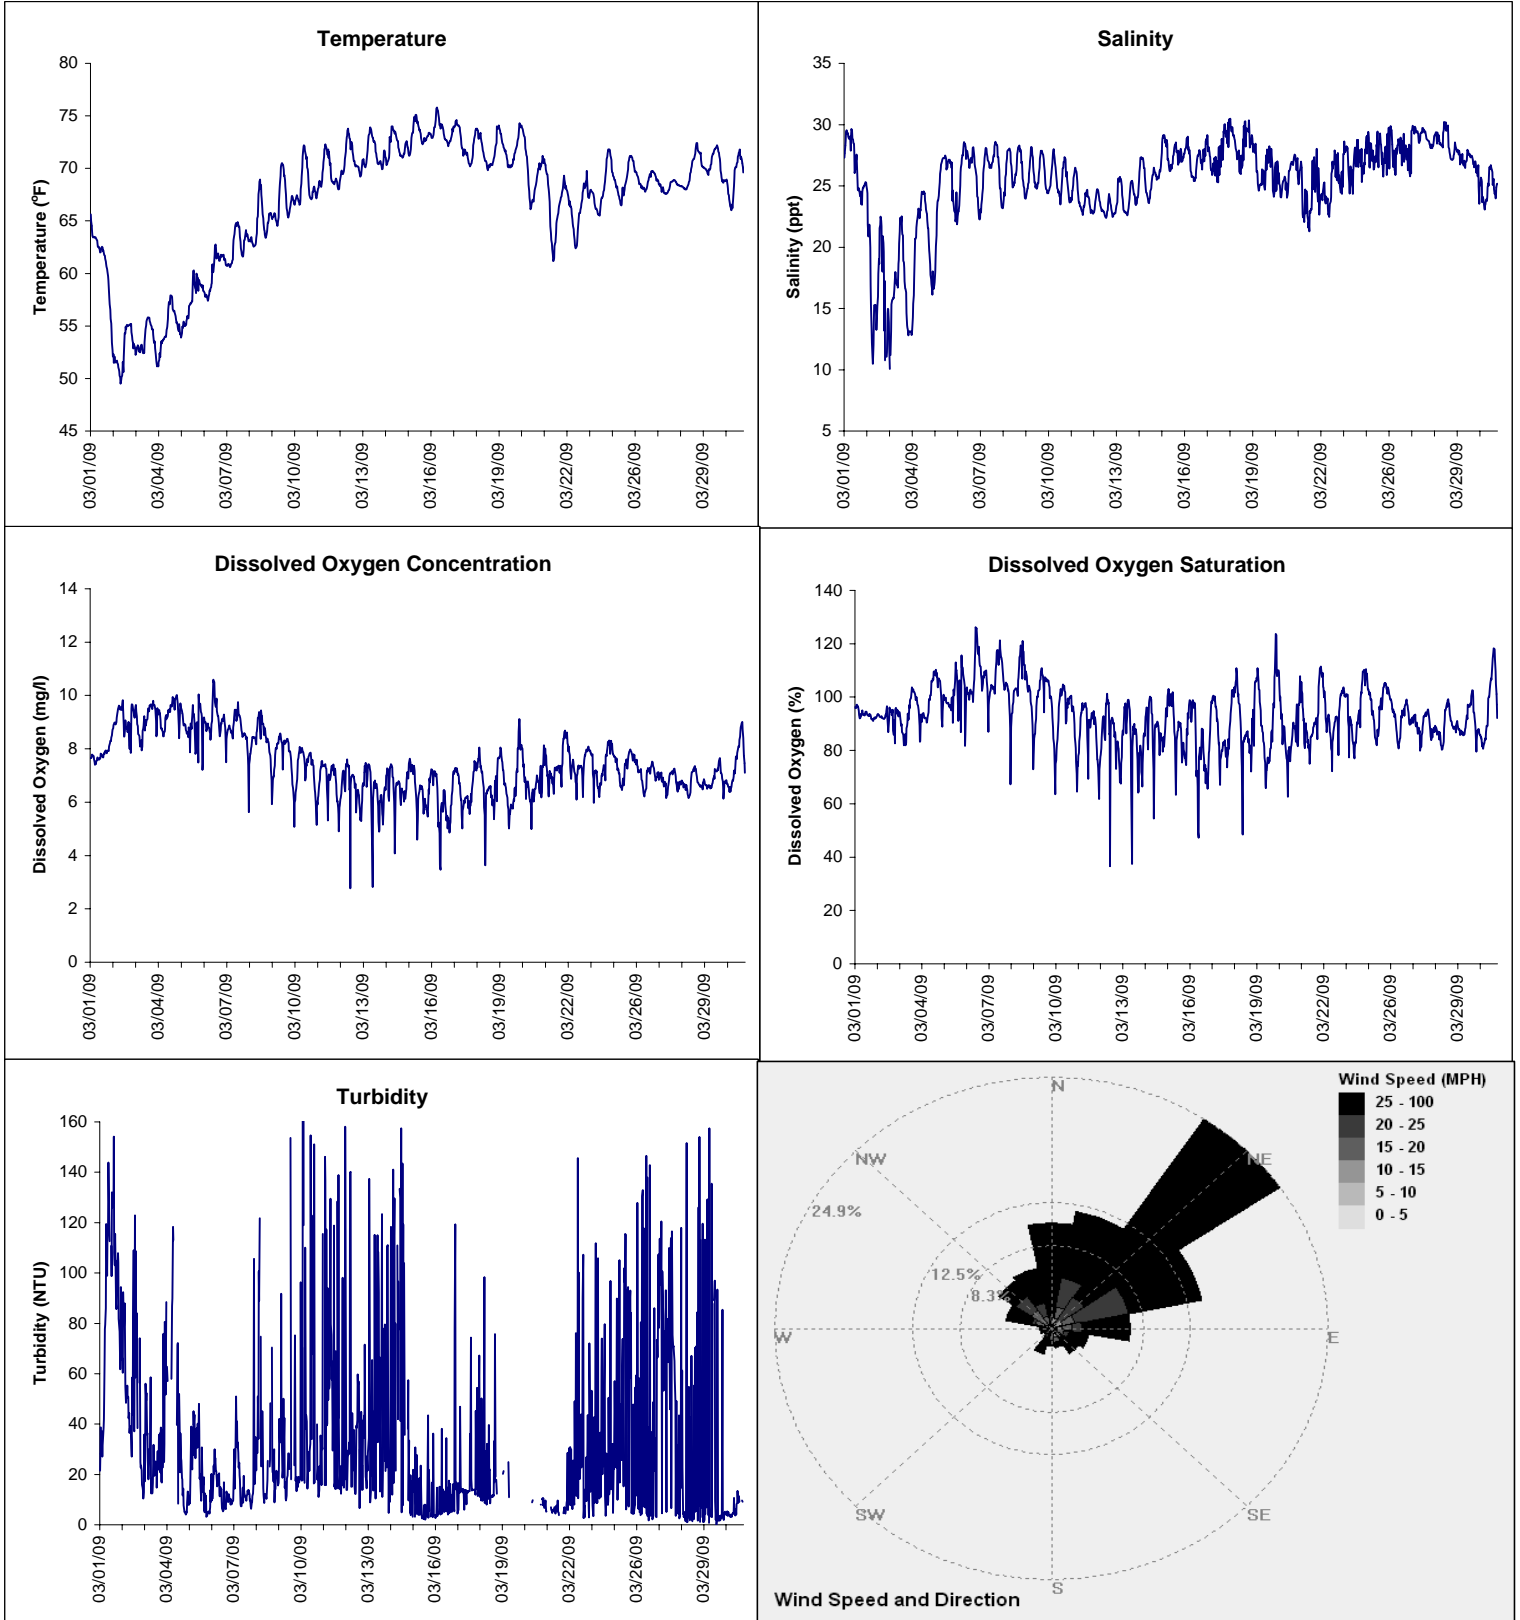

# Gulf Jackson Lease Area, Levy County

## March 2009

▲ Monitoring Equipment Exchanged (sonde deployment)

**Note:** QA/QC limited to data deletion based on sonde error codes and pre- / post-calibration notes.