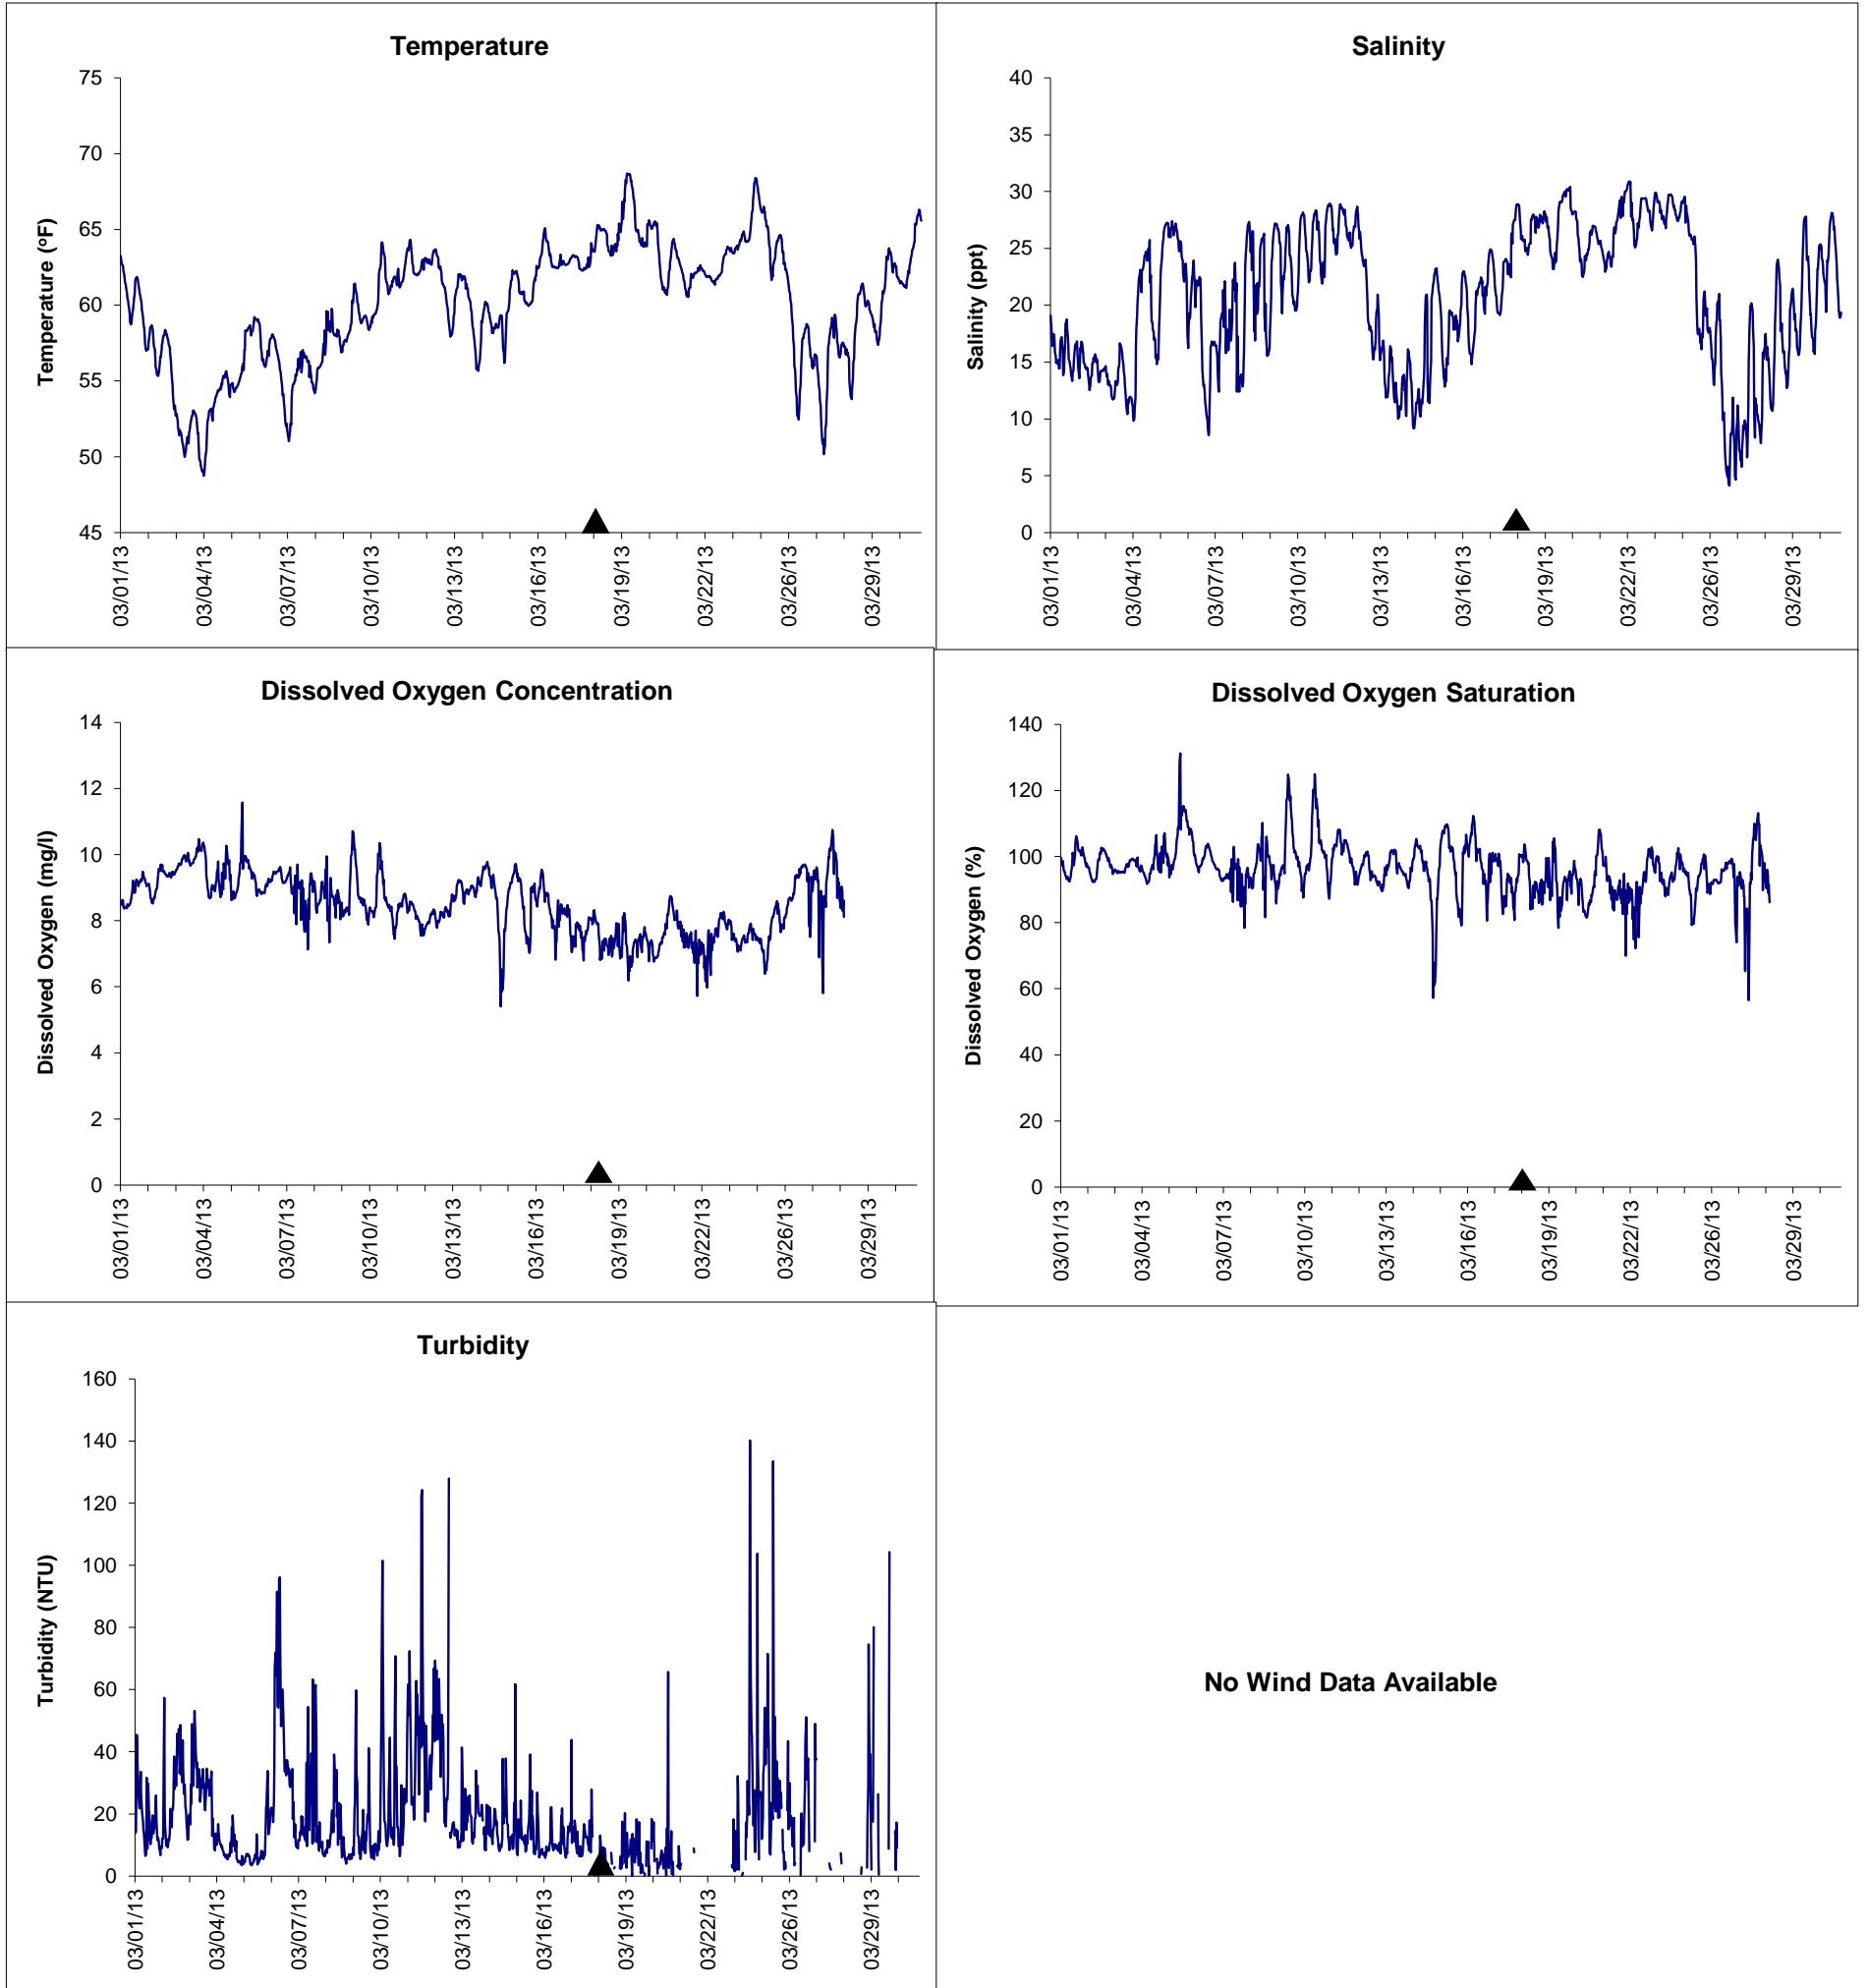

# Gulf Jackson Lease Area, Levy County

## March 2013

▲ Monitoring Equipment Exchanged (sonde deployment)

Note: QA/QC limited to data deletion based on sonde error codes and pre- / post-calibration notes.