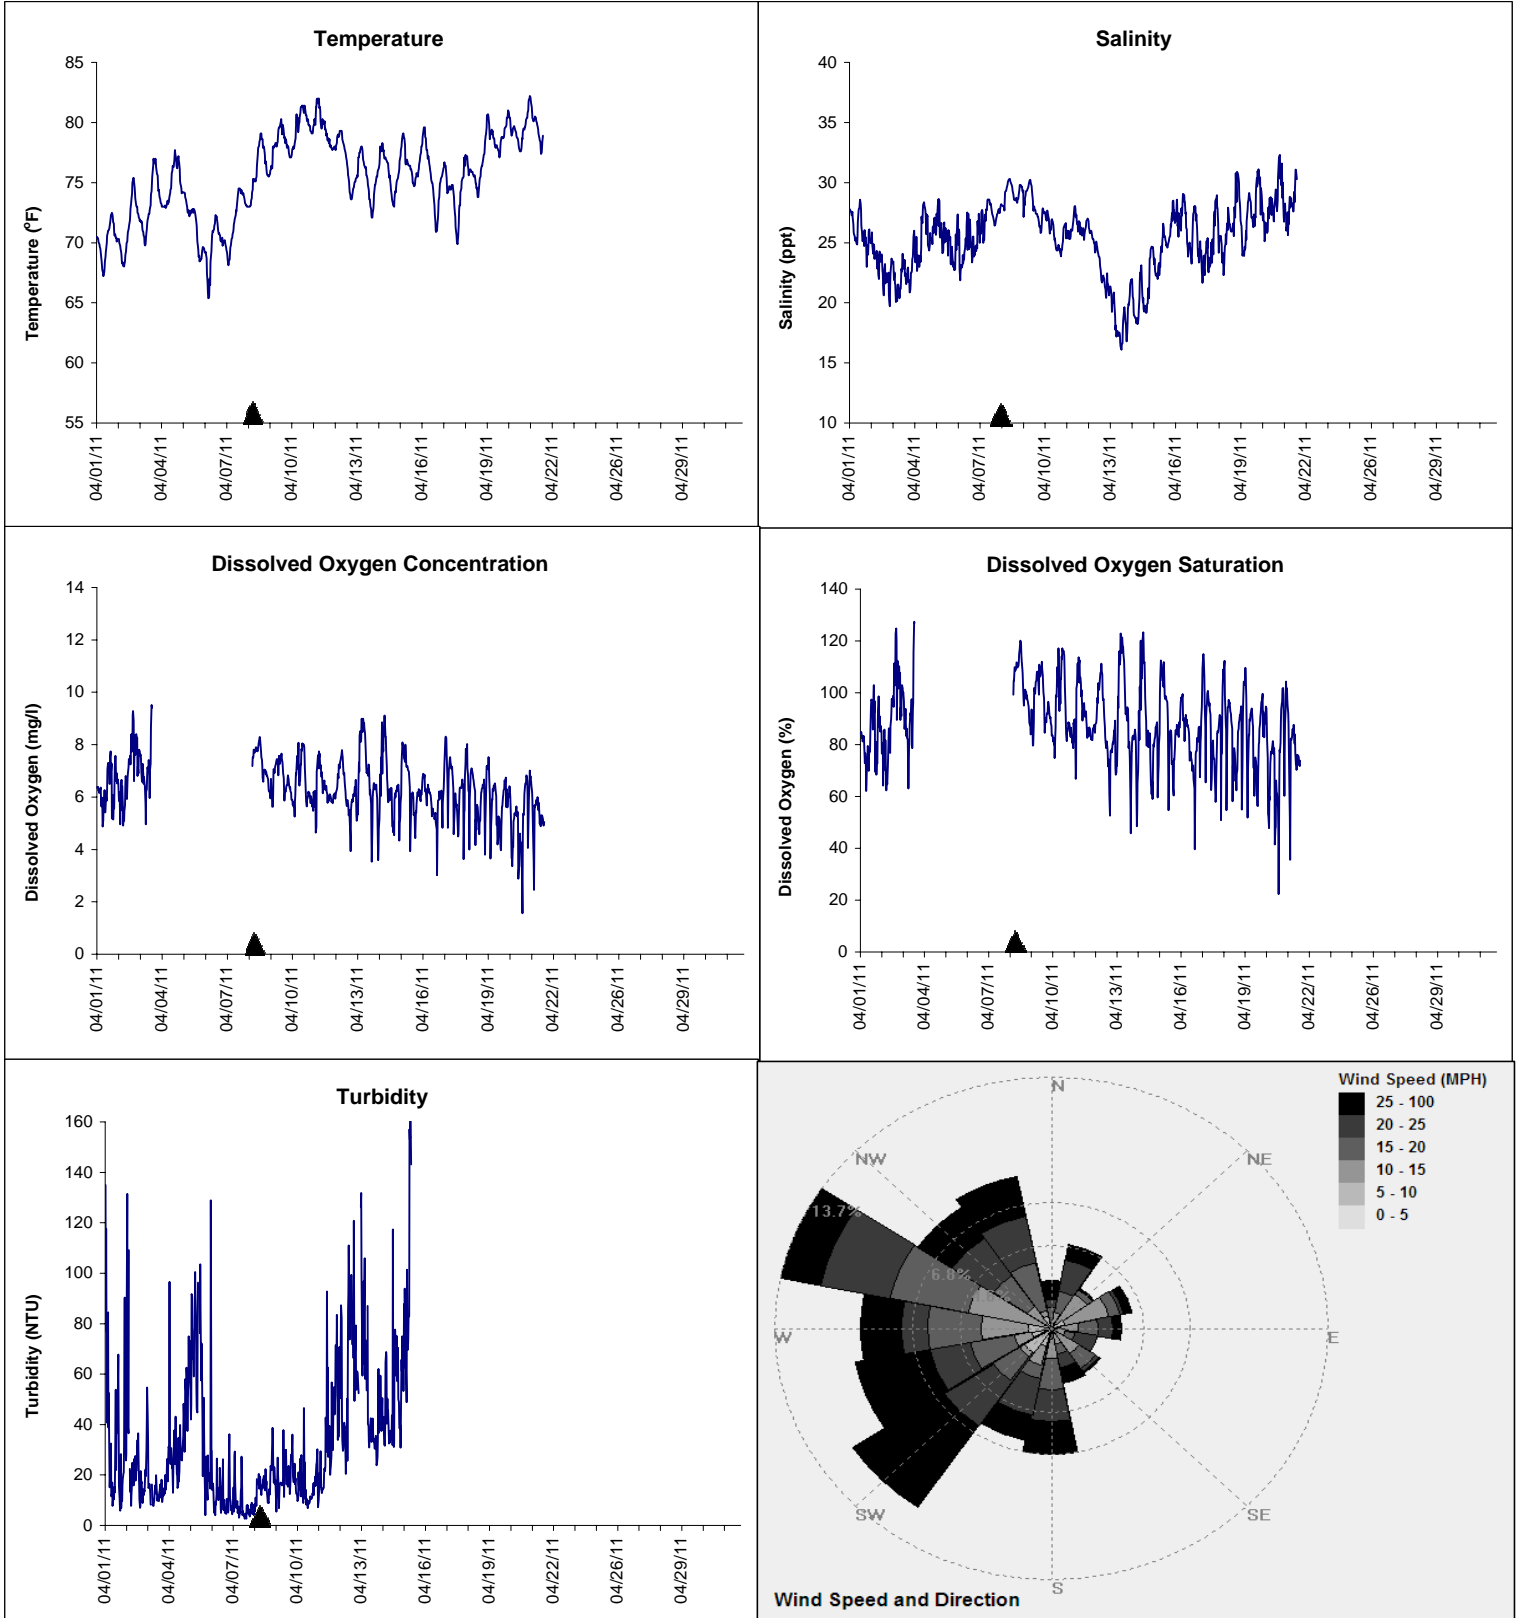

# Gulf Jackson Lease Area, Levy County April 2011

▲ Monitoring Equipment Exchanged (sonde deployment)

**Note:** QA/QC limited to data deletion based on sonde error codes and pre- / post-calibration notes.