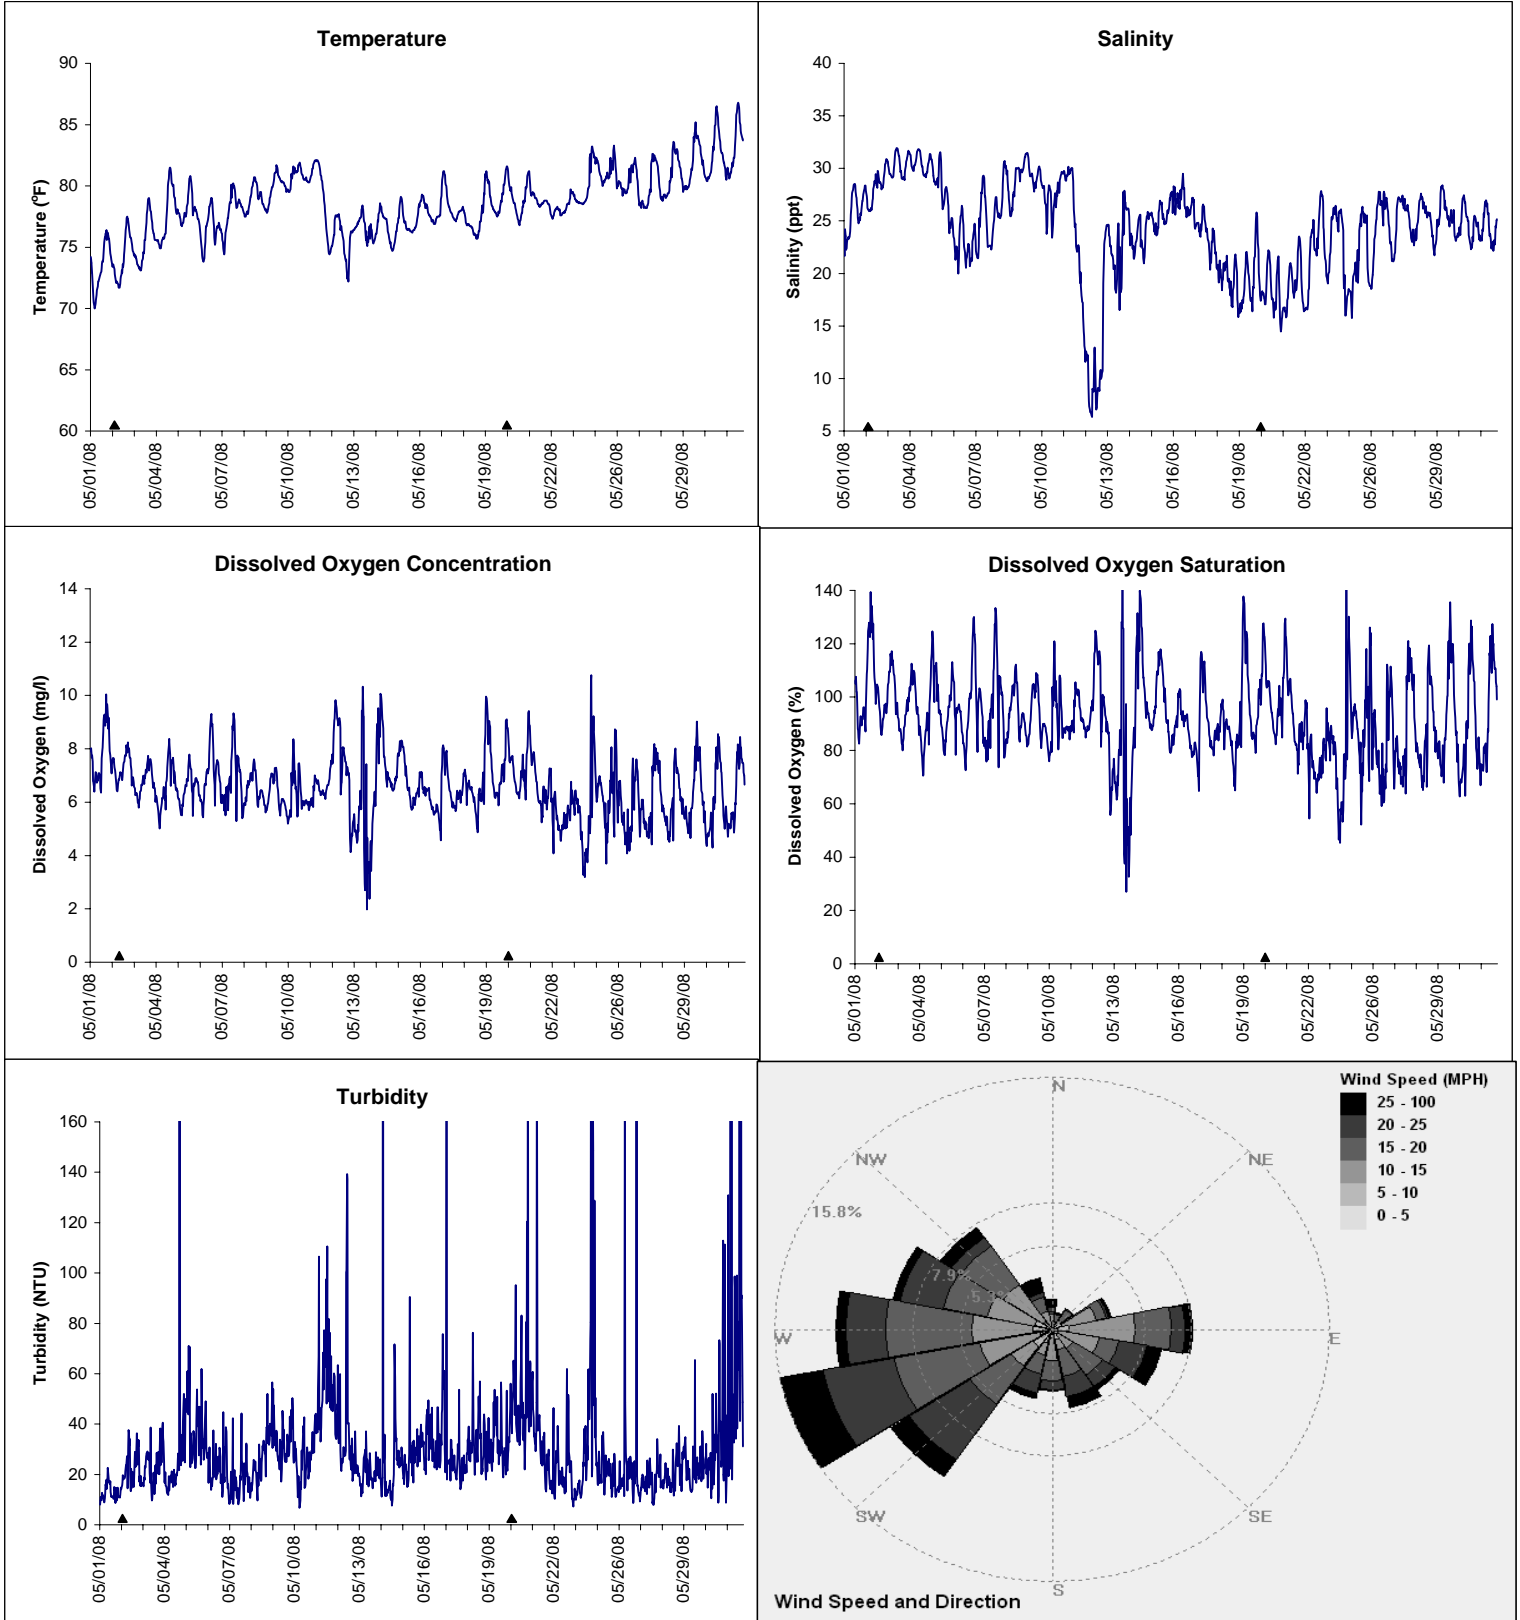

Gulf Jackson Lease Area, Levy County May 2008

▲ Monitoring Equipment Exchanged (sonde deployment)

Note: QA/QC limited to data deletion based on sonde error codes and pre- / post-calibration notes.

Gulf Jackson Lease Area, Levy County
May 2008

▲ Monitoring Equipment Exchanged (sonde deployment)

Note: QA/QC limited to data deletion based on sonde error codes and pre- / post-calibration notes.