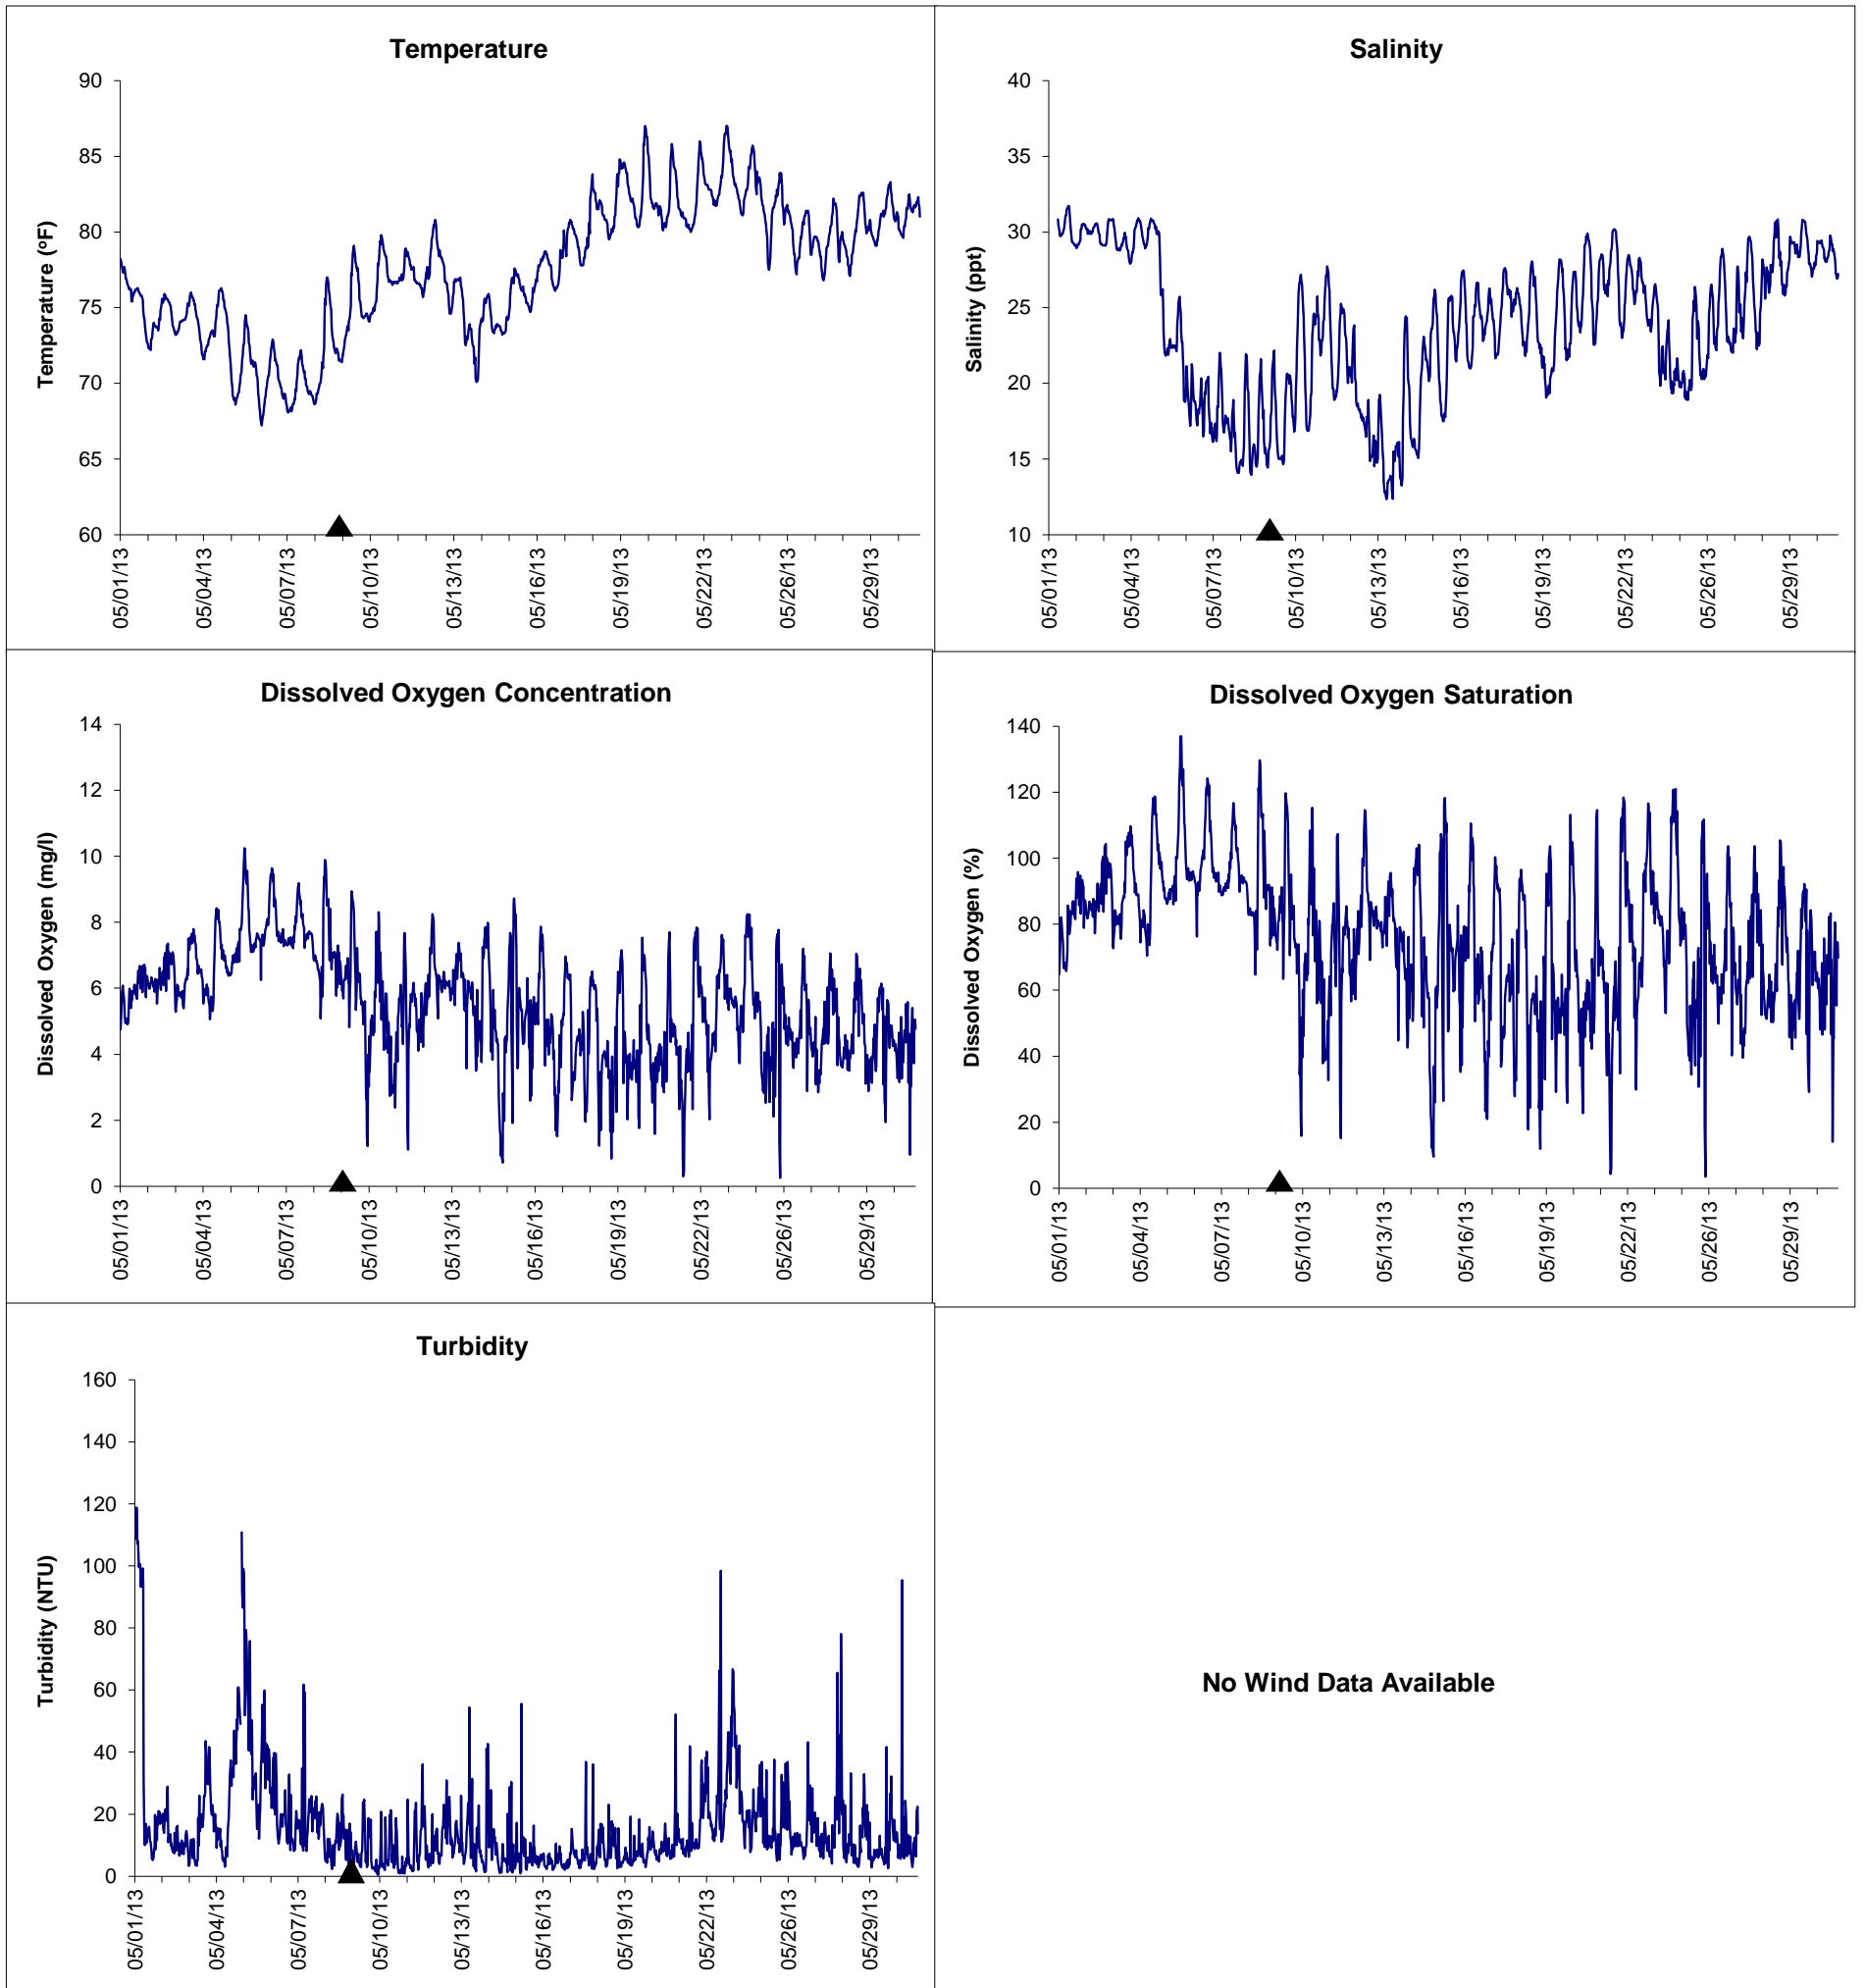

# Gulf Jackson Lease Area, Levy County

## May 2013

▲ Monitoring Equipment Exchanged (sonde deployment)

Note: QA/QC limited to data deletion based on sonde error codes and pre- / post-calibration notes.