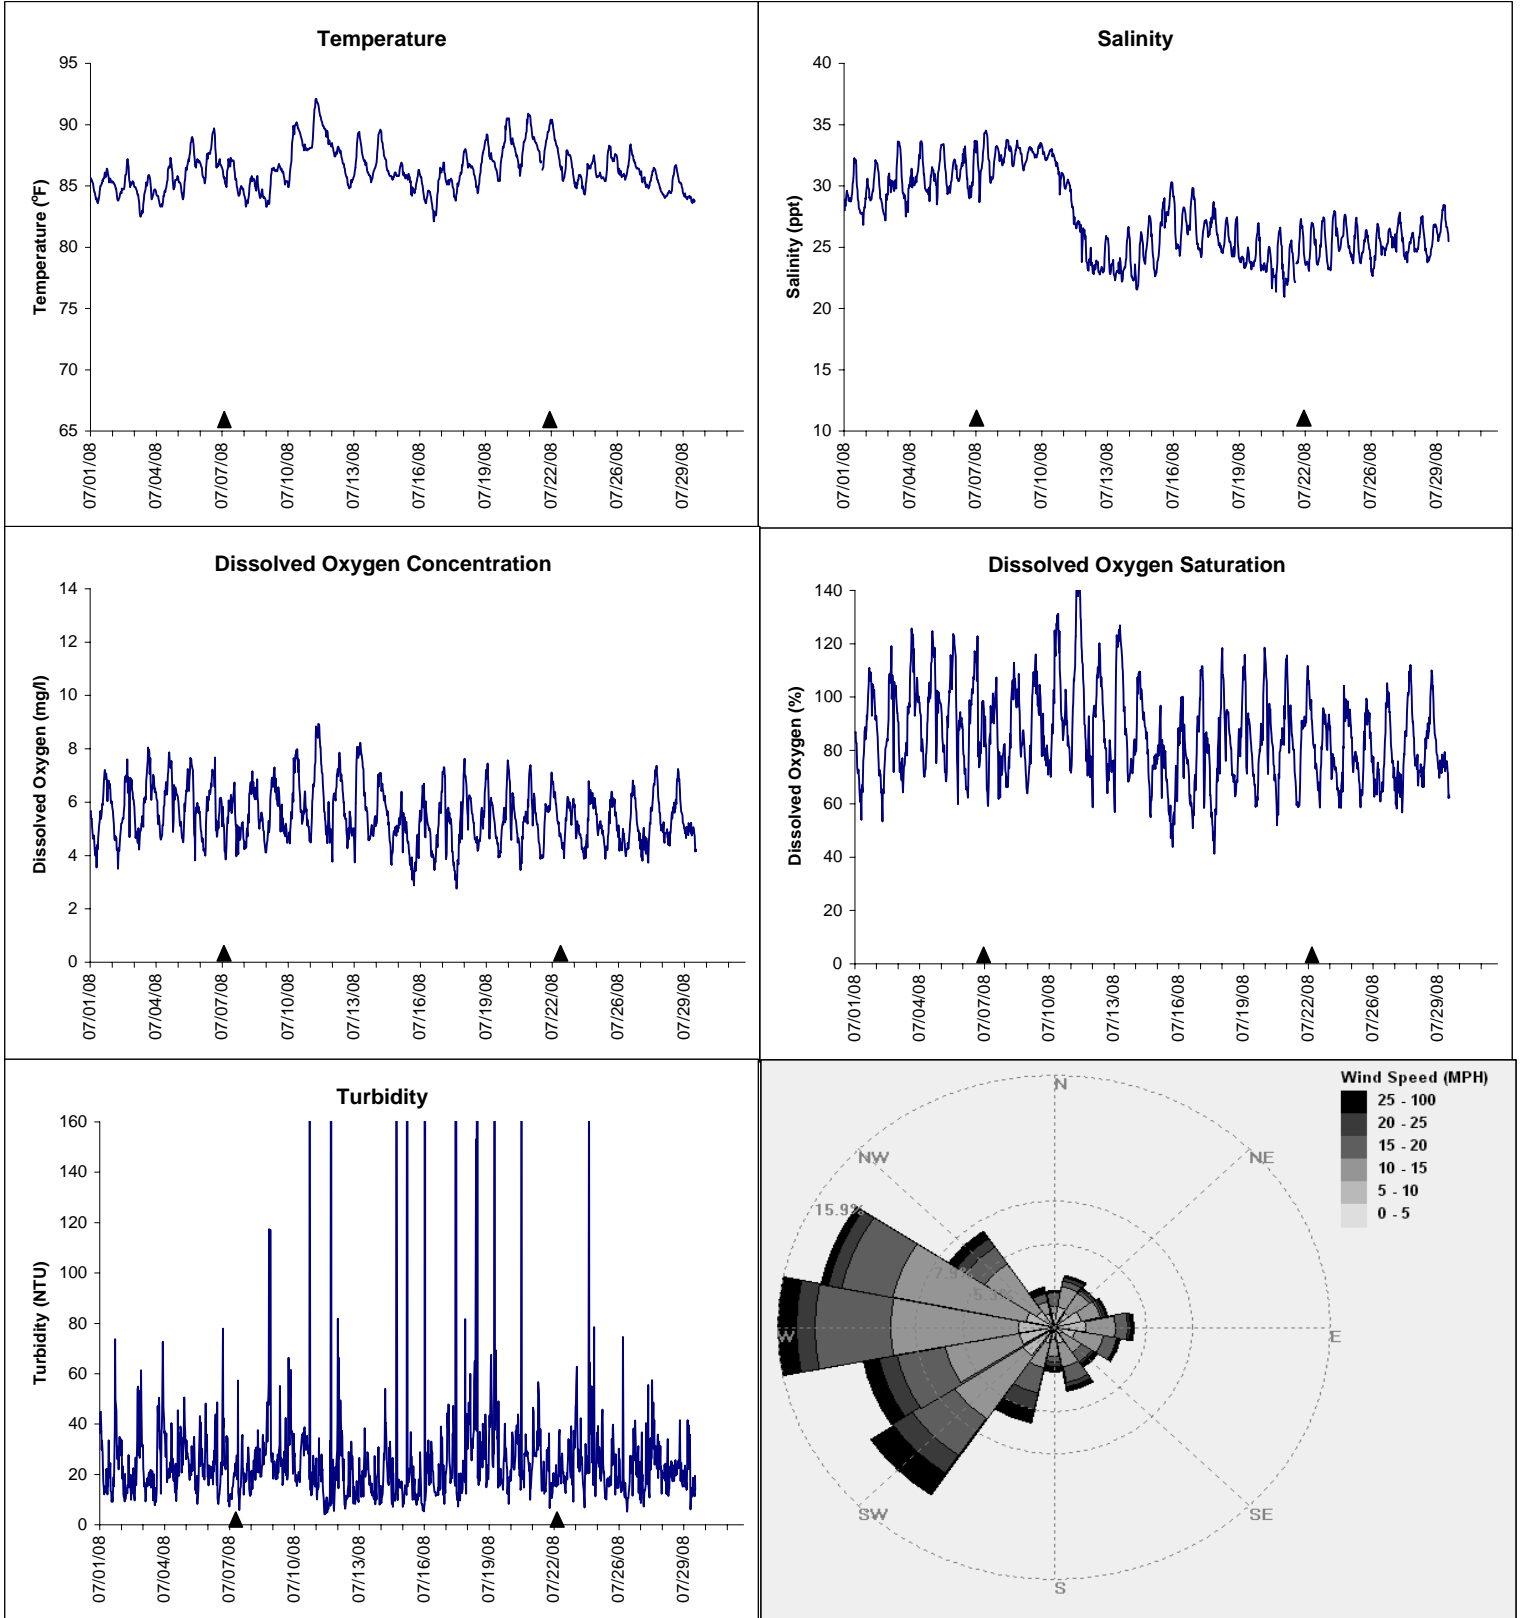

Gulf Jackson Lease Area, Levy County

July 2008

▲ Monitoring Equipment Exchanged (sonde deployment)

Note: QA/QC limited to data deletion based on sonde error codes and pre- / post-calibration notes.

Gulf Jackson Lease Area, Levy County
July 2008

▲ Monitoring Equipment Exchanged (sonde deployment)

Note: QA/QC limited to data deletion based on sonde error codes and pre- / post-calibration notes.