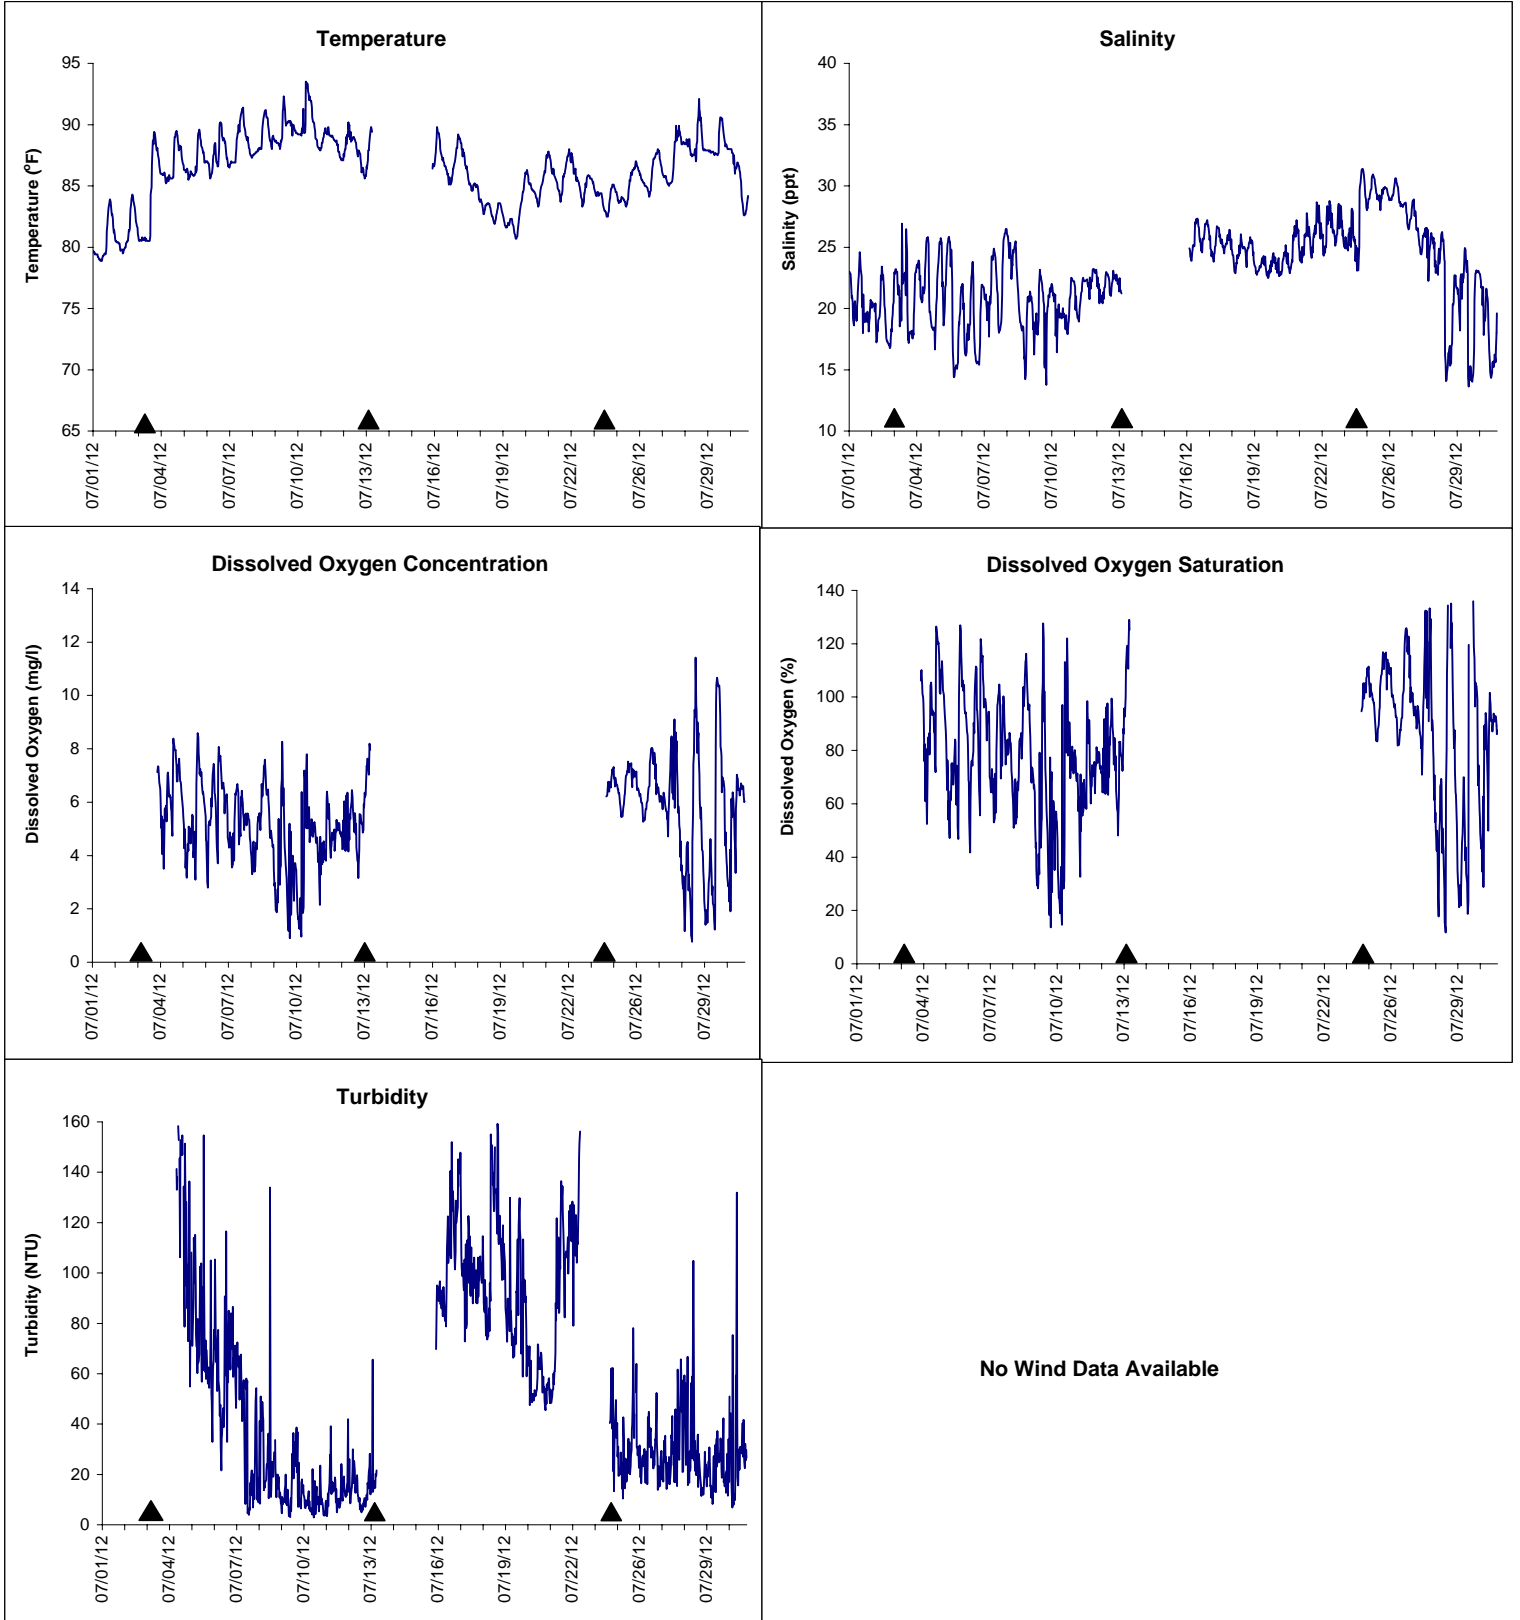

# Gulf Jackson Lease Area, Levy County

## July 2012

▲ Monitoring Equipment Exchanged (sonde deployment)

**Note:** QA/QC limited to data deletion based on sonde error codes and pre- / post-calibration notes.