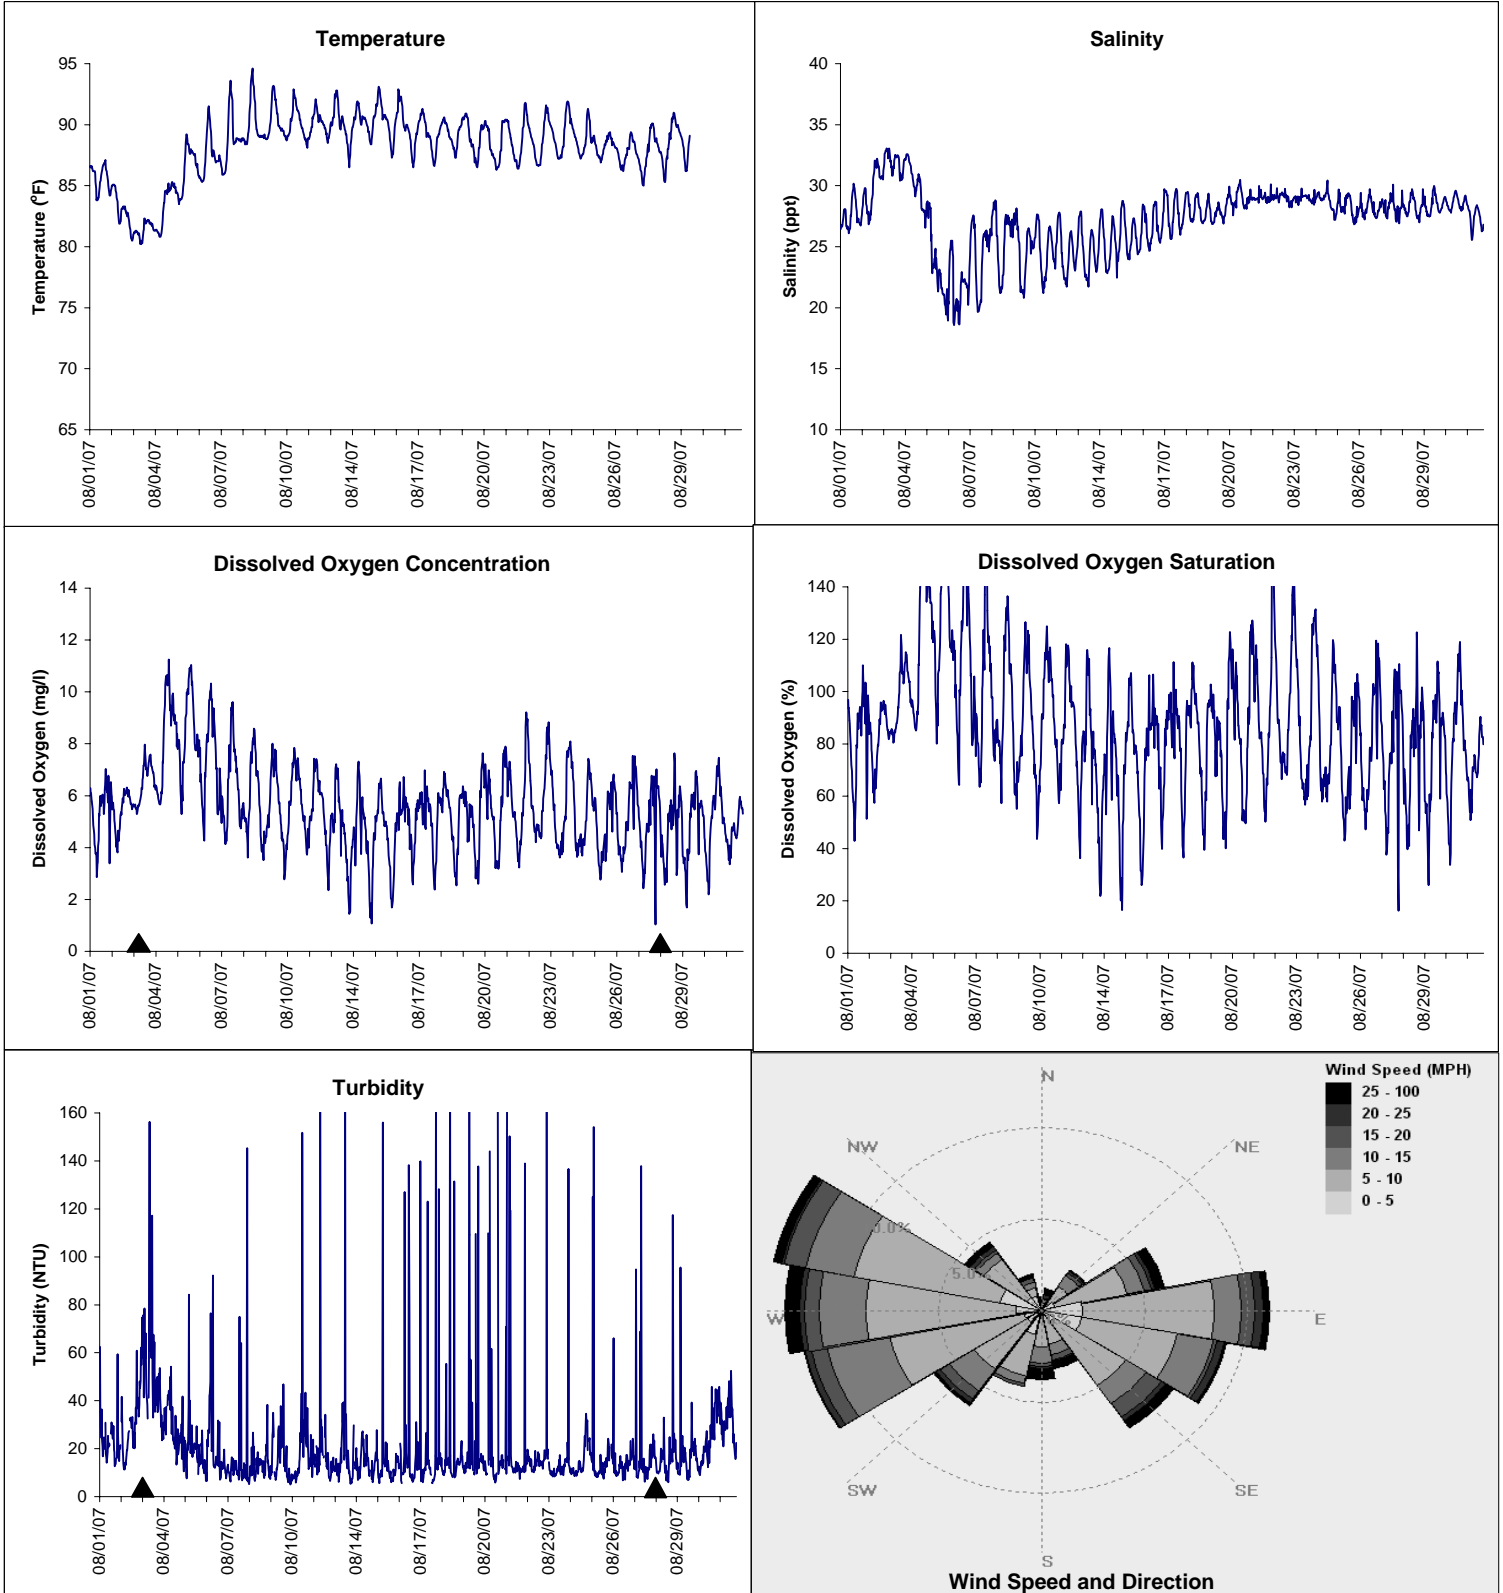

# Gulf Jackson Lease Area, Levy County August 2007

▲ Monitoring Equipment Exchanged (sonde deployment)

**Note:** QA/QC limited to data deletion based on sonde error codes and pre- / post-calibration notes