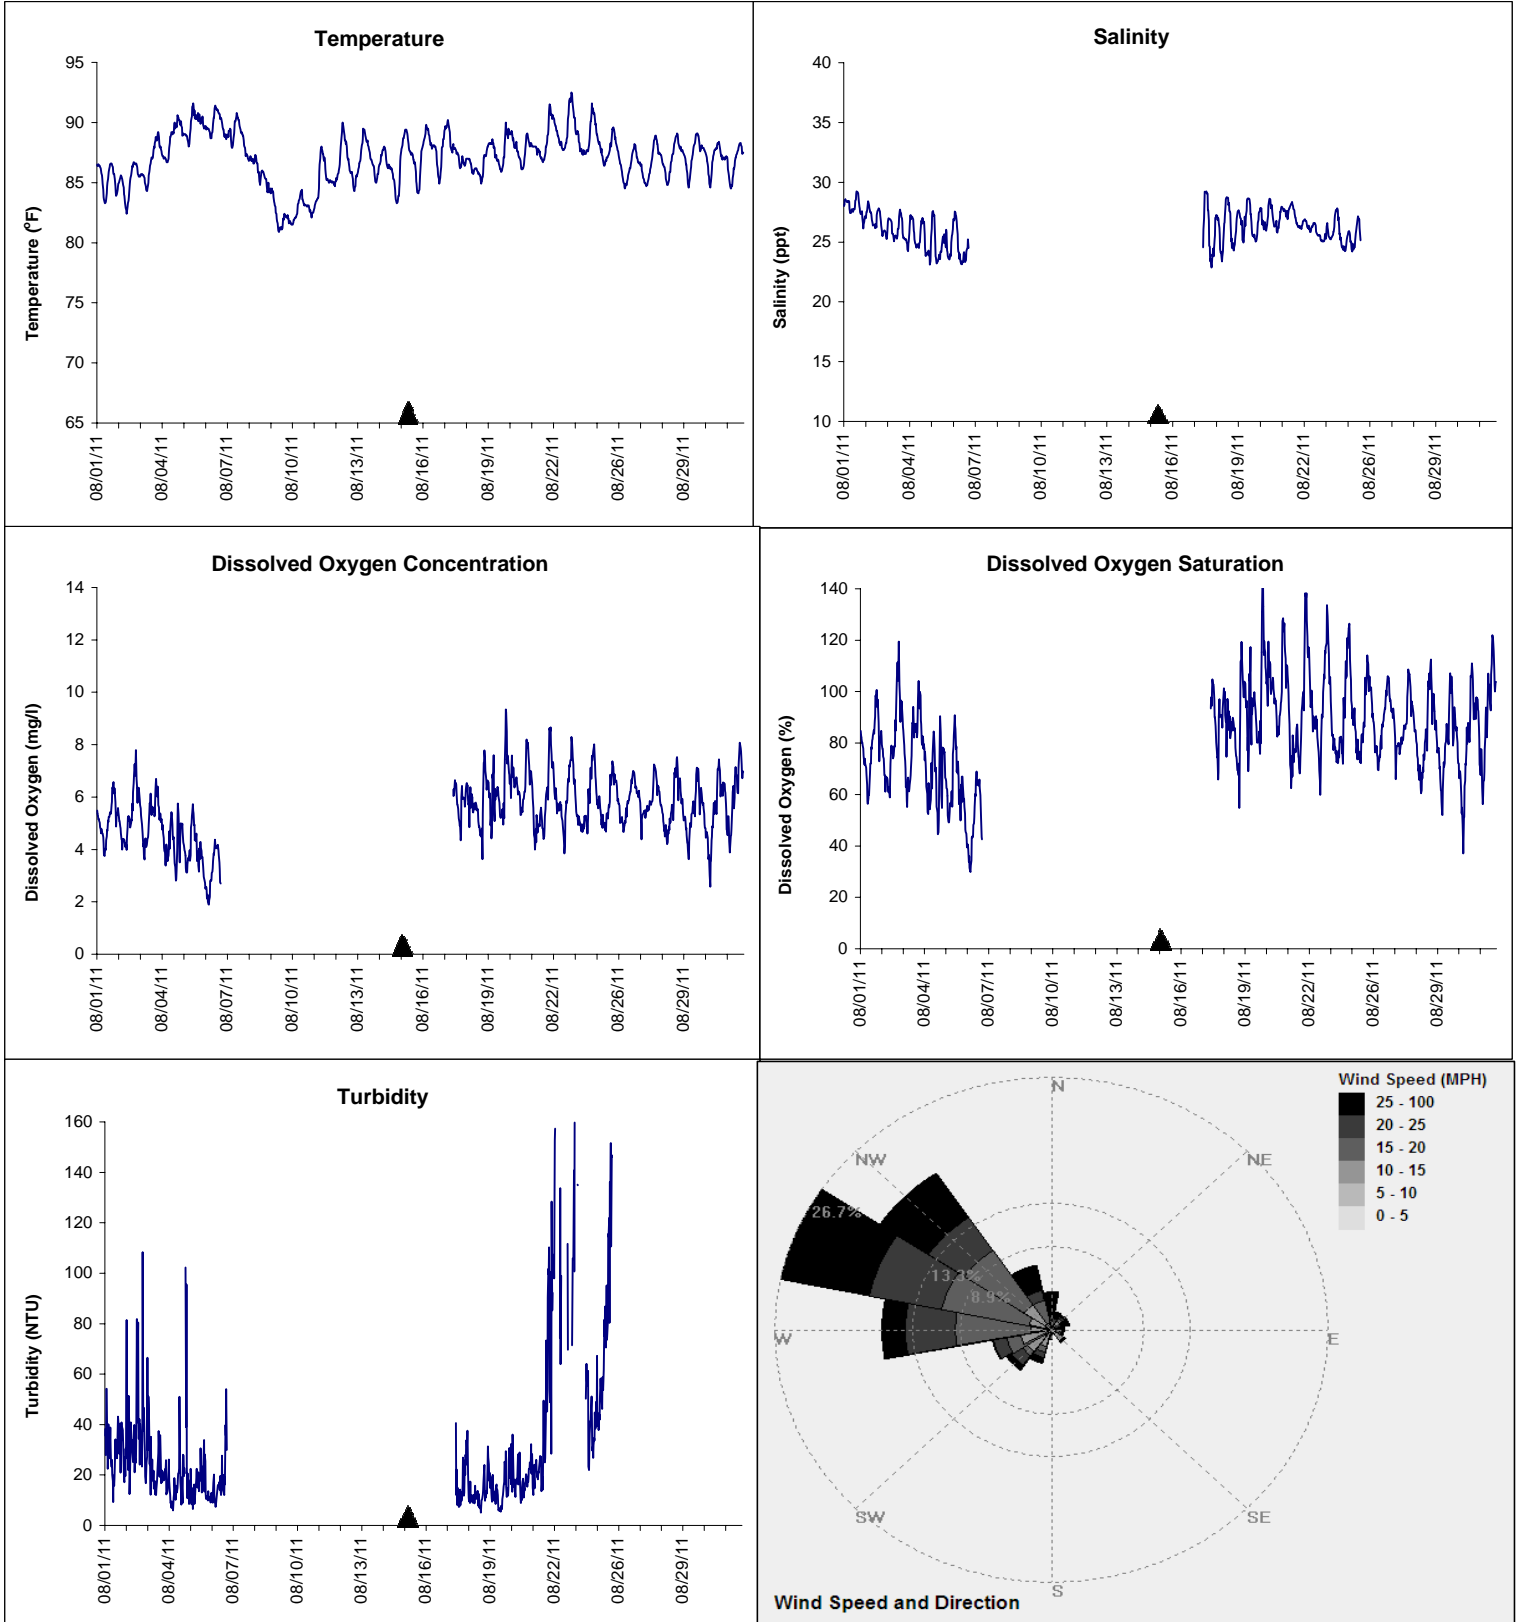

# Gulf Jackson Lease Area, Levy County

## August 2011

▲ Monitoring Equipment Exchanged (sonde deployment)

Note: QA/QC limited to data deletion based on sonde error codes and pre- / post-calibration notes.