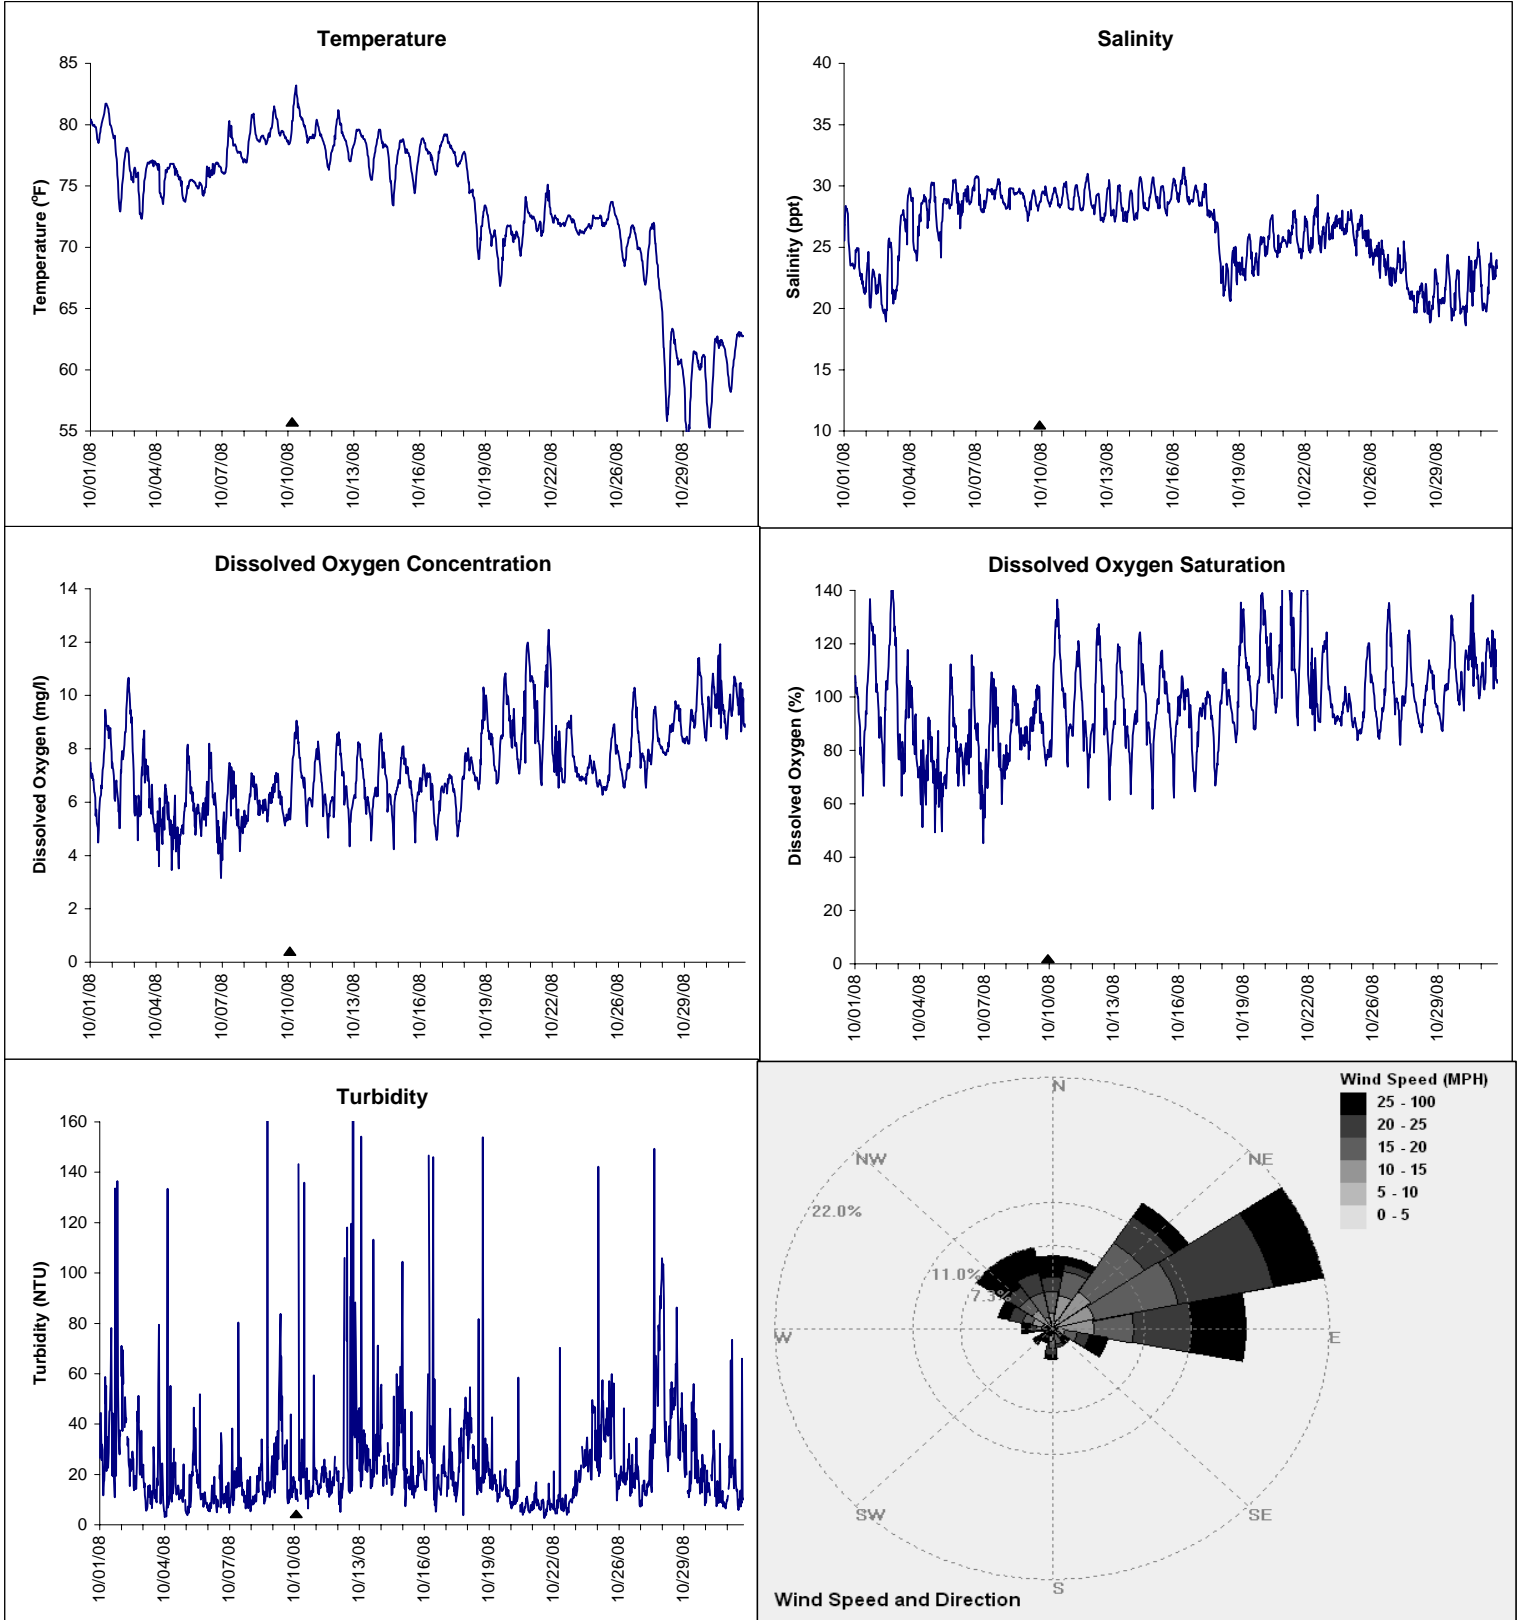

Gulf Jackson Lease Area, Levy County

October 2008

▲ Monitoring Equipment Exchanged (sonde deployment)

Note: QA/QC limited to data deletion based on sonde error codes and pre- / post-calibration notes.

Gulf Jackson Lease Area, Levy County
October 2008

▲ Monitoring Equipment Exchanged (sonde deployment)

Note: QA/QC limited to data deletion based on sonde error codes and pre- / post-calibration notes.